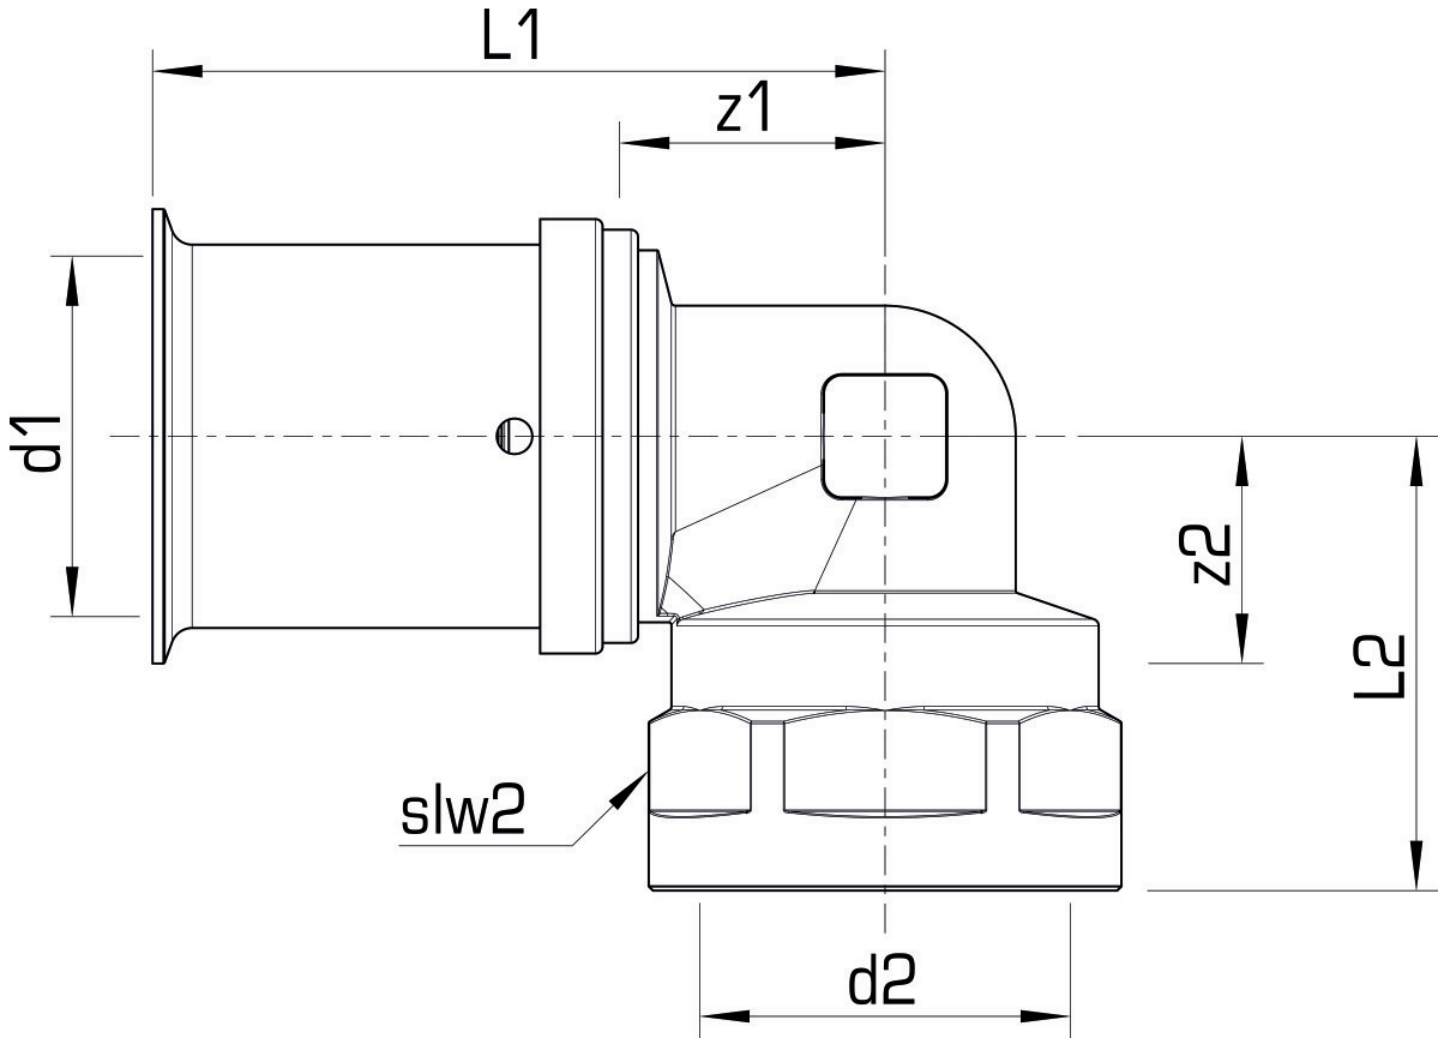

KELOX

KMU467 KELOX-ULTRAX elbow adapter 90° female 20x3/4"

71216D04

Areas of application

Press elbow adapter with female thread, made of non-porous metallised brass; including support sleeves with O-rings and stainless steel press-fit sleeves; "leak before pressed"
DO NOT screw in any threaded pipes and cast iron fittings!

Approvals:

KE KELIT GmbH

A 4020 Linz, Ignaz-Mayer-Straße 17, Austria, Europe

PHONE +43 (0) 50 779 E-MAIL office@kekelit.com

www.kekelit.com

Specifications

Article information

port 1	Pressing socket
execution	1-part
design	Knee
angle	90 °
press contour	U

Technical properties

maximum working pressure at 20 ° C	10 bar
------------------------------------	--------

Product information

VPE1	10,00 SA1
VPE2	100,00 KT1
weight	0,120 KGM
text	KELOX-ULTRAX elbow adapter 90° female
INTRNR	74122000
main material group	KELOX
material group	KELOX-ULTRAX metal fittings
code	KMU467

Art. No	label	d2 Inches	d1 mm	L1 mm	L2 mm	z1 mm	z2 mm	slw2 mm
71216D04	20x3/4"	3/4" (20)	20	61	29	35,5	31	30