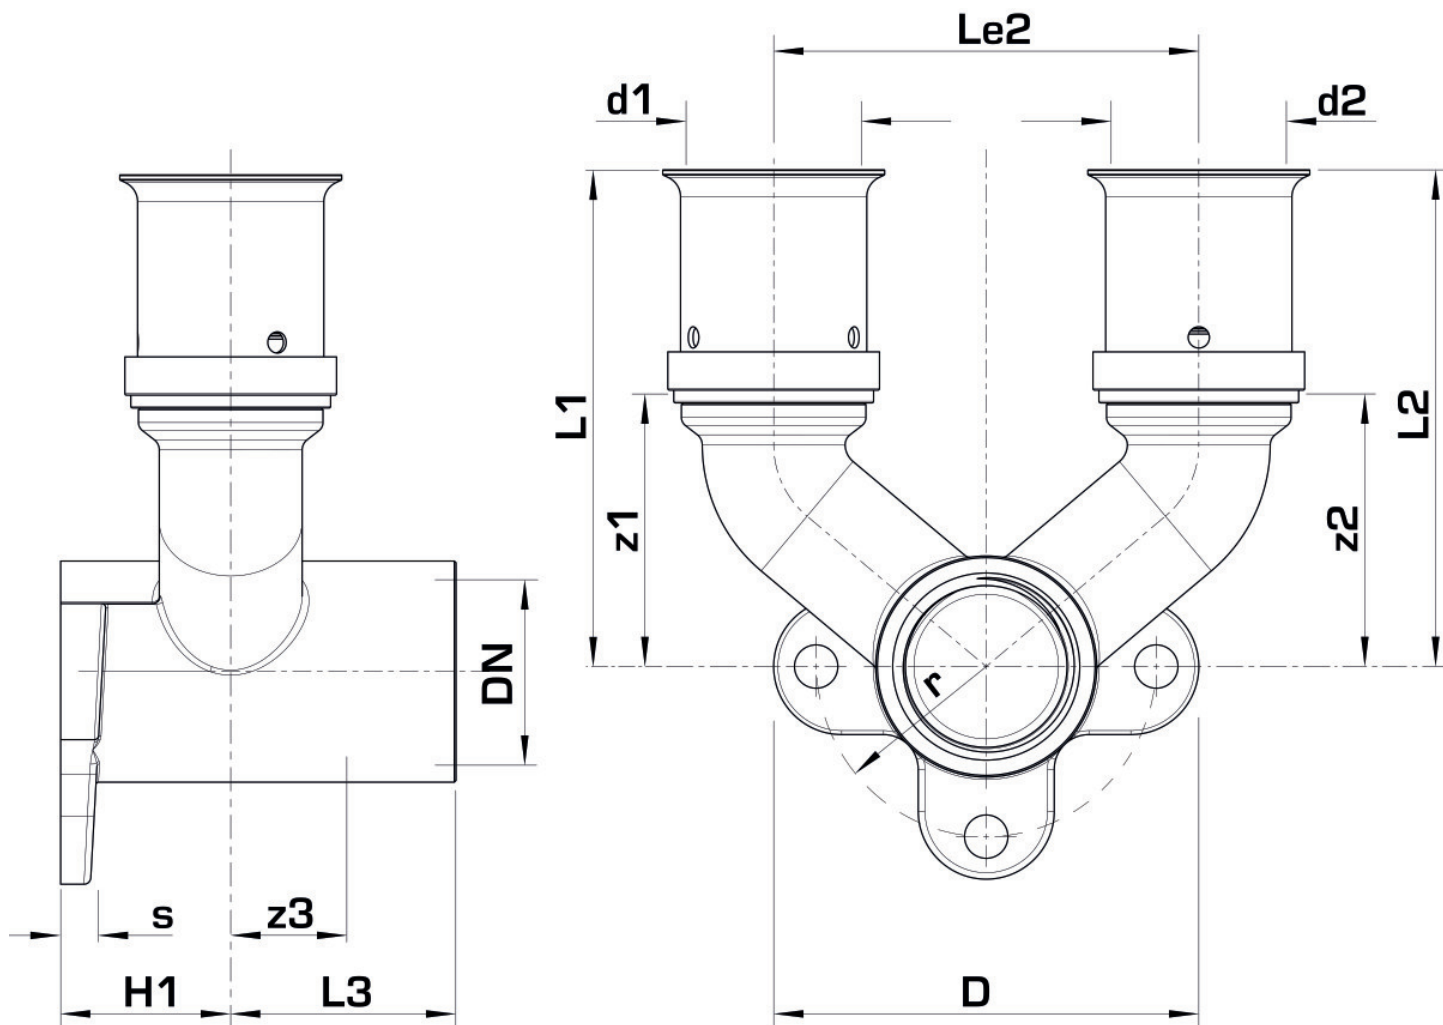

Overall height:

1/2" - 46.5mm

DO NOT screw in threaded pipes and cast iron fittings!

## Article information

port 1	Pressing socket
design	Continuously right-angled
press contour	U

## Product information

VPE1	10,00 SA1
VPE2	50,00 KT1
weight	0,246 KGM
text	KELOX-ULTRAX double U wall bracket fitting with female thread
INTRNR	74122000
main material group	KELOX
material group	KELOX-ULTRAX metal fittings
code	KMU477

Art. No	label	d1 mm	L1 mm	L2 mm	L3 mm	z1 mm	z2 mm	z3 mm
71254B2B	16x1/2"	16	57	27	26,5	35	10	25,5