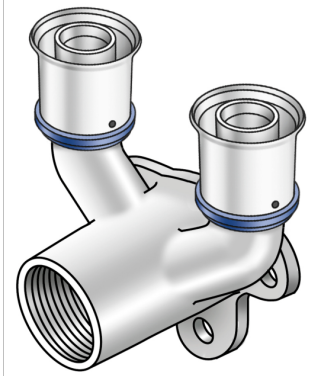

## KMU477 KELOX-ULTRAX double U wall bracket fitting with female thread 16x1/2"

71254B2B

### Areas of application

Press-fit double-U wall bracket fitting with female thread made from non-porous metallised brass, including support sleeves with O-rings and stainless steel press-fit sleeves, "leak before pressed"

Overall height:

1/2" - 46mm

DO NOT screw in threaded pipes and cast iron fittings!