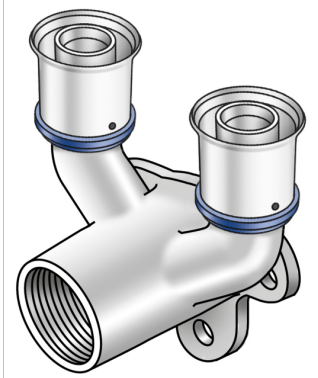

## KMU477 KELOX-ULTRAX double U wall bracket fitting with female thread 16x1/2"

71254B2B

### Areas of application

Press-fit double-U wall bracket fitting with female thread made from non-porous metallised brass, including support sleeves with O-rings and stainless steel press-fit sleeves, "leak before pressed"

Overall height:

1/2" - 46.5mm

DO NOT screw in threaded pipes and cast iron fittings!