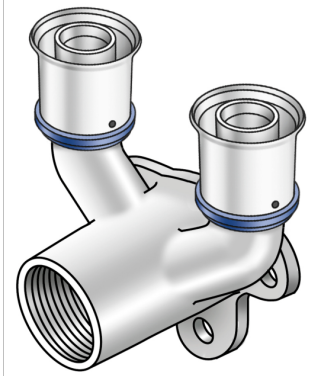

KELOX

KMU477 KELOX-ULTRAX double U wall bracket fitting with female thread 20x1/2"

71254D2D

Areas of application

Press-fit double-U wall bracket fitting with female thread made from non-porous metallised brass, including support sleeves with O-rings and stainless steel press-fit sleeves, "leak before pressed"

Overall height:

1/2" - 46.5mm

DO NOT screw in threaded pipes and cast iron fittings!

Approvals:

Specifications

Article information

port 1	Pressing socket
design	Continuously right-angled
press contour	U

Technical properties

maximum working pressure at 20 ° C	10 bar
------------------------------------	--------

Product information

VPE1	10,00 SA1
VPE2	50,00 KT1
weight	0,264 KGM
text	KELOX-ULTRAX double U wall bracket fitting with female thread
INTRNR	74122000
main material group	KELOX
material group	KELOX-ULTRAX metal fittings
code	KMU477