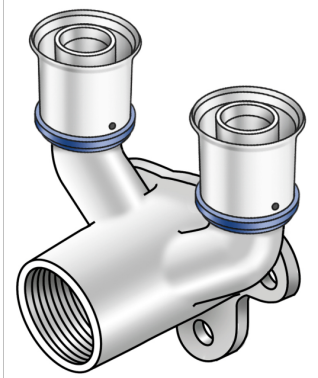

KELOX

KMU477 KELOX-ULTRAX double U wall bracket fitting with female thread 25x1/2"

71254E2E

Areas of application

Press-fit double-U wall bracket fitting with female thread made from non-porous metallised brass, including support sleeves with O-rings and stainless steel press-fit sleeves, "leak before pressed"

Overall height:

1/2" - 46mm

DO NOT screw in threaded pipes and cast iron fittings!

Approvals:

Specifications

Article information

port 1	Pressing socket
design	Continuously right-angled
press contour	U

Technical properties

maximum working pressure at 20 ° C	10 bar
------------------------------------	--------

Product information

VPE1	4,00 SA1
VPE2	32,00 KT1
weight	0,360 KGM
text	KELOX-ULTRAX double U wall bracket fitting with female thread
INTRNR	74122000
main material group	KELOX
material group	KELOX-ULTRAX metal fittings
code	KMU477

Art. No	label	d1 mm	L1 mm	L2 mm	L3 mm	z1 mm	z2 mm	z3 mm
71254E2E	25x1/2"	25	75	27	26,5	44	11	25,5