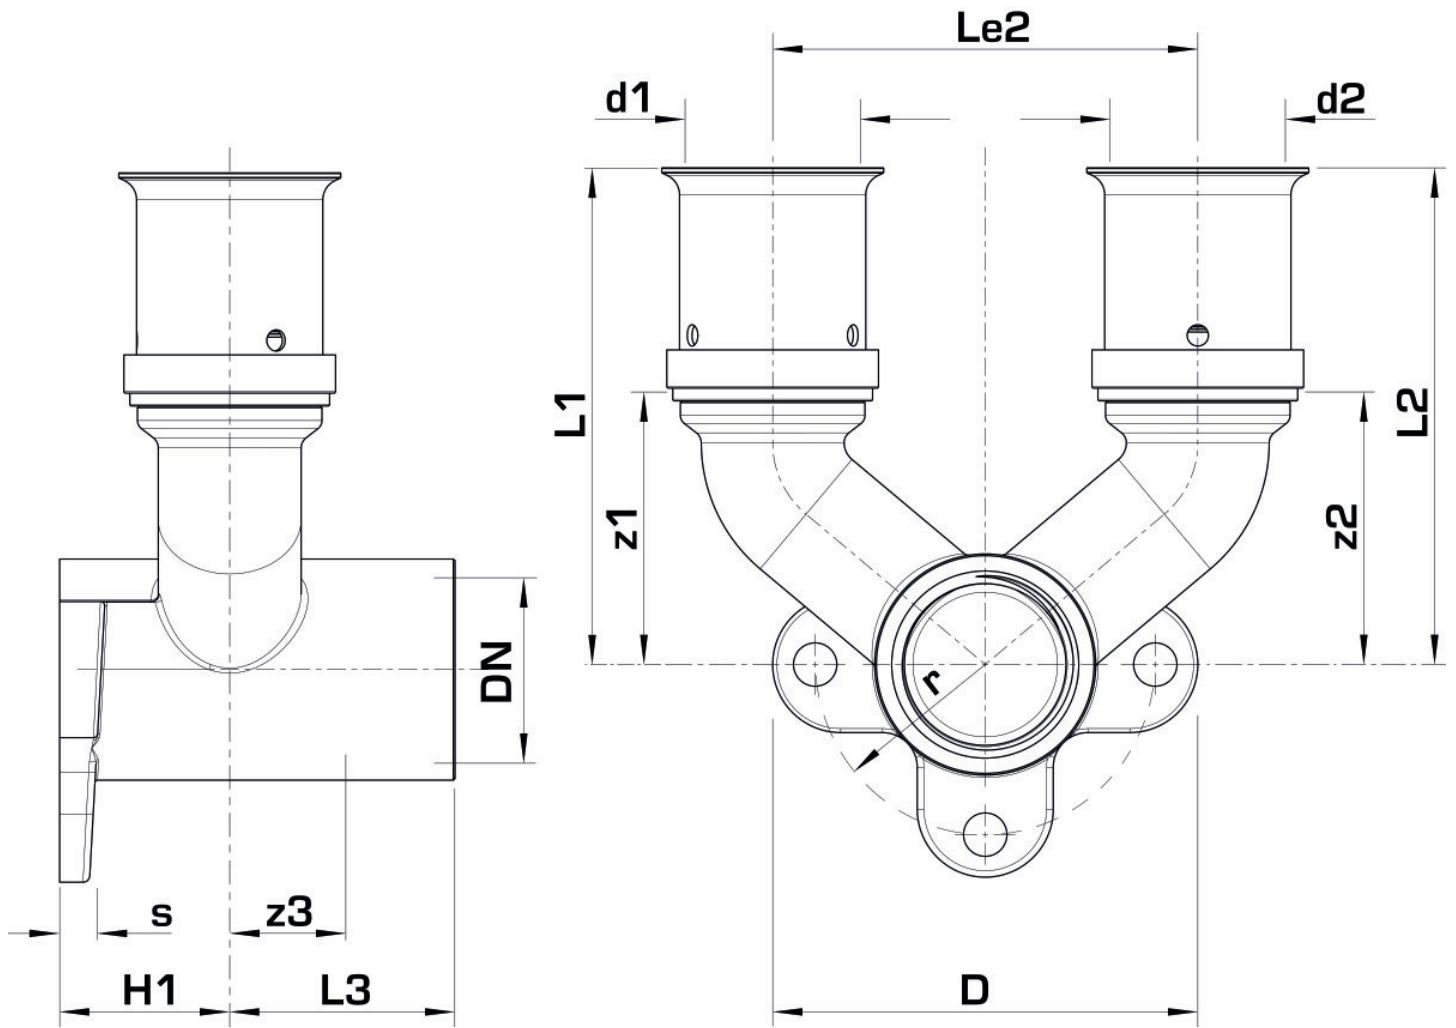

KELOX

KMU477 KELOX-ULTRAX double U wall bracket fitting with female thread 25x1/2"

71254E2E

Areas of application

Press-fit double-U wall bracket fitting with female thread made from non-porous metallised brass, including support sleeves with O-rings and stainless steel press-fit sleeves, "leak before pressed"

Overall height:

1/2" - 46.5mm

DO NOT screw in threaded pipes and cast iron fittings!

Approvals:

Specifications

Article information

port 1	Pressing socket
design	Continuously right-angled
press contour	U

Technical properties

maximum working pressure at 20 ° C	10 bar
------------------------------------	--------

Product information

VPE1	4,00 SA1
VPE2	32,00 KT1
weight	0,360 KGM
text	KELOX-ULTRAX double U wall bracket fitting with female thread
INTRNR	74122000
main material group	KELOX
material group	KELOX-ULTRAX metal fittings
code	KMU477

Art. No	label	d1 mm	L1 mm	L2 mm	L3 mm	z1 mm	z2 mm	z3 mm
71254E2E	25x1/2"	25	75	27	26,5	44	11	25,5