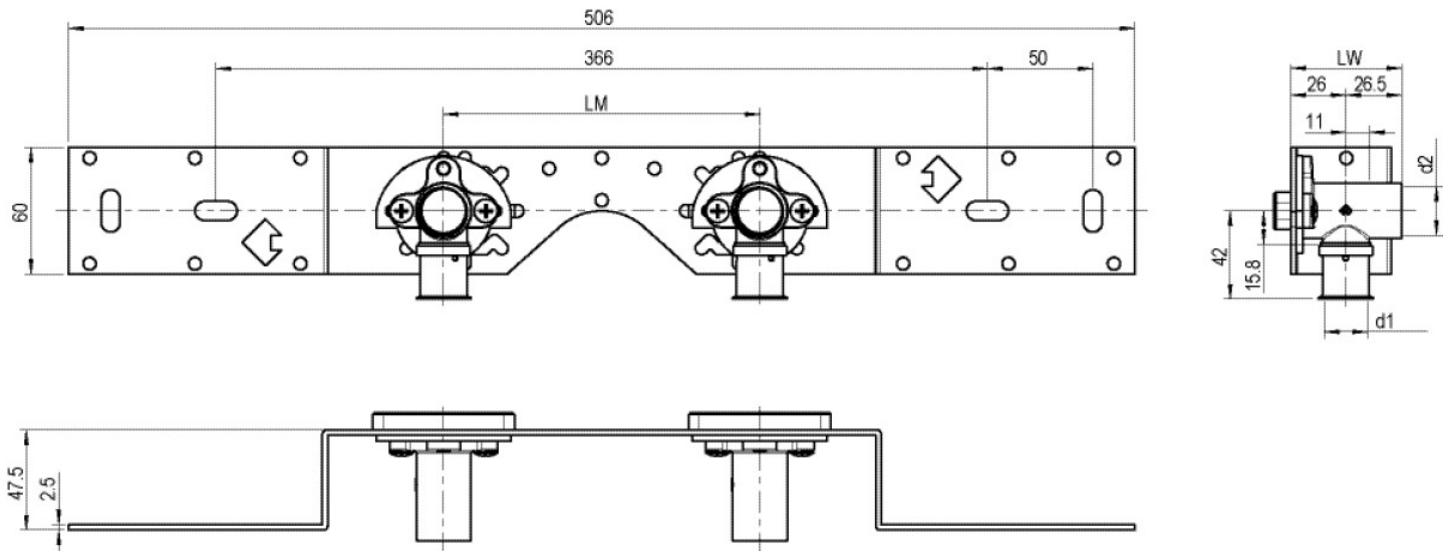

### Areas of application

With KMU480 wall bracket fitting elbow 90°, sound-insulated, stopper, metal mount, plugs and fastening elements

DO NOT screw in any threaded pipes and cast iron fittings!

## Product information

VPE1	1,00 KT1
VPE2	15,00 KT2
weight	0,919 KGM
text	KELOX-ULTRAX connection set
INTRNR	74122000
main material group	KELOX
material group	KELOX-ULTRAX metal fittings
code	KMU485

Art. No