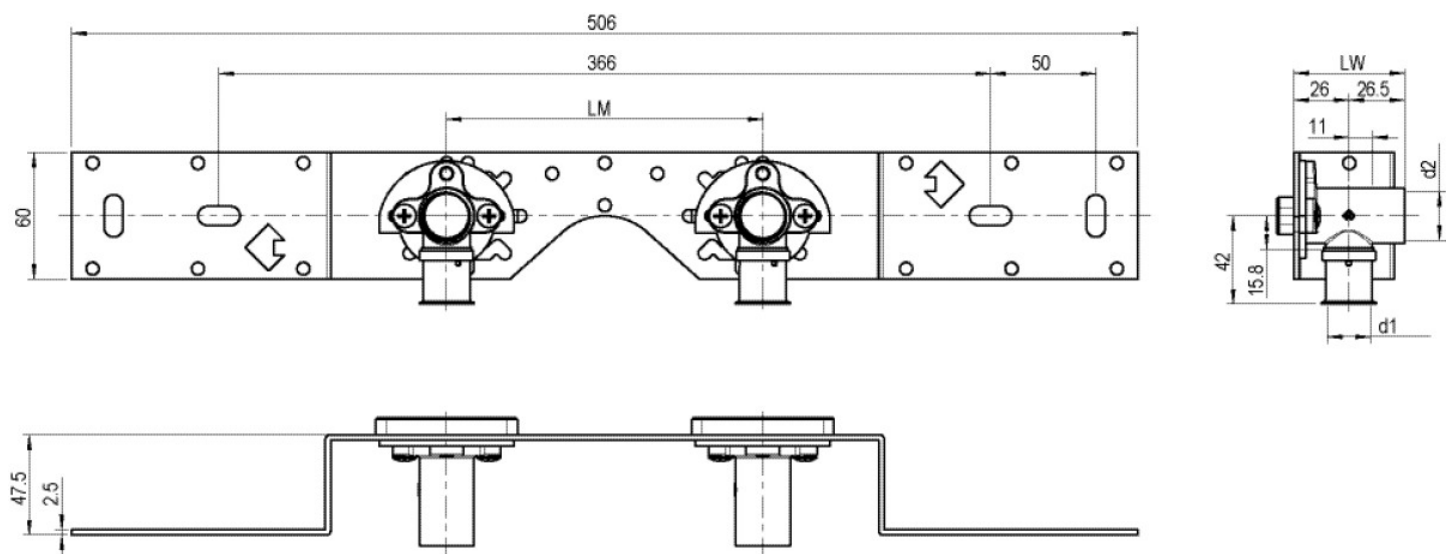

KELOX

KMU485 KELOX-ULTRAX connection set 16x1/2" 15cm

71266B02

Areas of application

With KMU480 wall bracket fitting elbow 90°, sound-insulated, stopper, metal mount, plugs and fastening elements

DO NOT screw in any threaded pipes and cast iron fittings!

Product information

VPE1	1,00 KT1
VPE2	15,00 KT2
weight	0,919 KGM
text	KELOX-ULTRAX connection set
INTRNR	74122000
main material group	KELOX
material group	KELOX-ULTRAX metal fittings
code	KMU485

Art. No