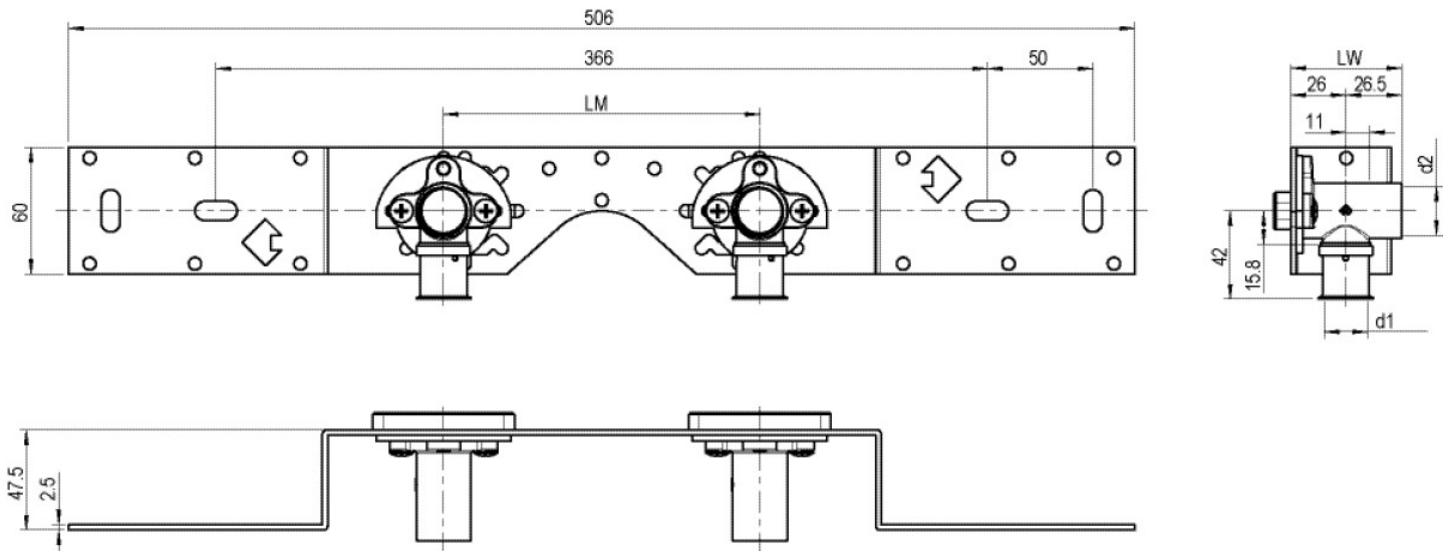

KELOX

KMU485 KELOX-ULTRAX connection set 16x1/2" 8-10cm

71262B02

Areas of application

With KMU480 wall bracket fitting elbow 90°, sound-insulated, stopper, metal mount, plugs and fastening elements

DO NOT screw in any threaded pipes and cast iron fittings!

Approvals:

KE KELIT GmbH

A 4020 Linz, Ignaz-Mayer-Straße 17, Austria, Europe

PHONE +43 (0) 50 779 E-MAIL office@kekelit.com

www.kekelit.com

Specifications

Product information

VPE1	1,00 KT1
VPE2	15,00 KT2
weight	0,893 KGM
text	KELOX-ULTRAX connection set
INTRNR	74122000
main material group	KELOX
material group	KELOX-ULTRAX metal fittings
code	KMU485