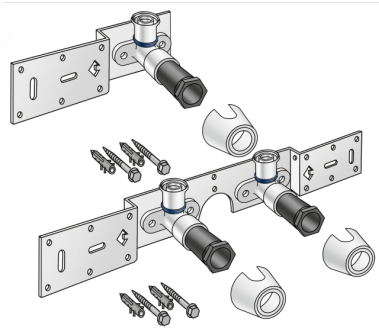

## KMU485 KELOX-ULTRAX connection set 16x1/2" 8-10cm

71262B02

### Areas of application

With KMU480 wall bracket fitting elbow 90°, sound-insulated, stopper, metal mount, plugs and fastening elements

DO NOT screw in any threaded pipes and cast iron fittings!

## Product information

VPE1	1,00 KT1
VPE2	15,00 KT2
weight	0,893 KGM
text	KELOX-ULTRAX connection set
INTRNR	74122000
main material group	KELOX
material group	KELOX-ULTRAX metal fittings
code	KMU485

Art. No