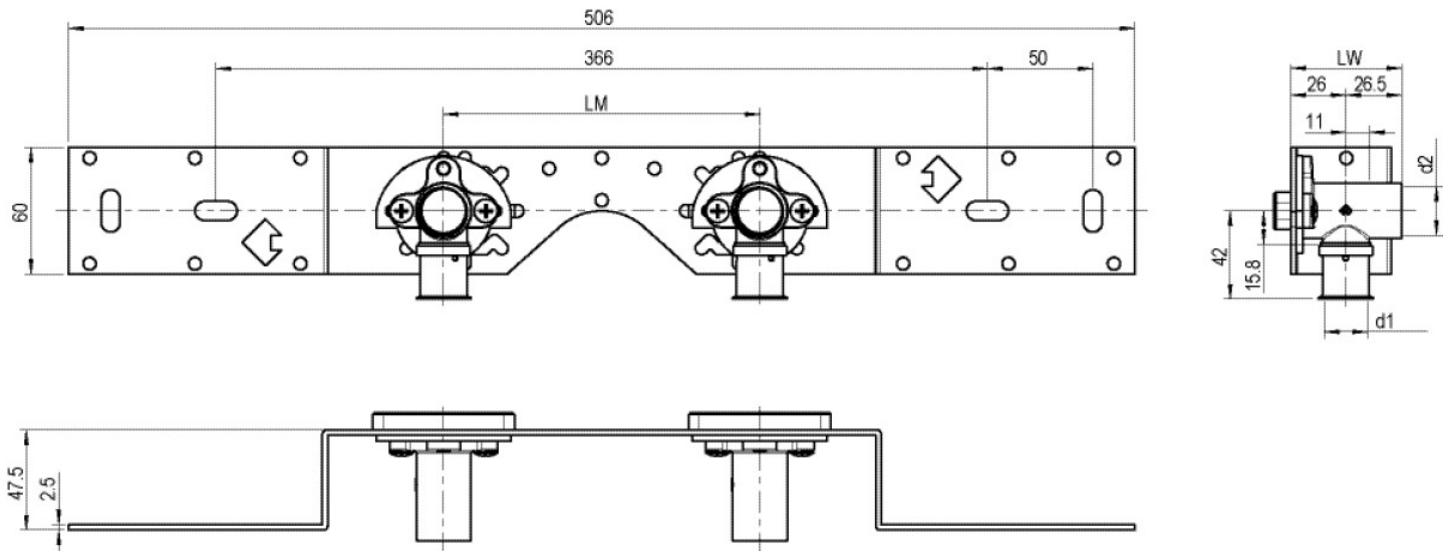

### Areas of application

With KMU480 wall bracket fitting elbow 90°, sound-insulated, stopper, metal mount, plugs and fastening elements

DO NOT screw in any threaded pipes and cast iron fittings!

## Product information

VPE1	1,00 KT1
VPE2	15,00 KT2
weight	0,466 KGM
text	KELOX-ULTRAX connection set
INTRNR	74122000
main material group	KELOX
material group	KELOX-ULTRAX metal fittings
code	KMU485

Art. No