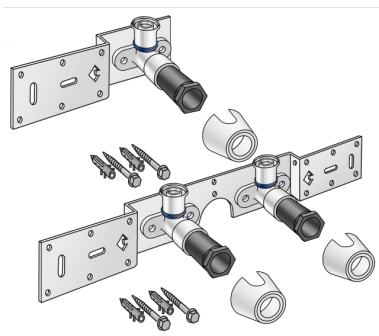

## KMU485 KELOX-ULTRAX connection set 16x1/2" single connection

71261B02

### Areas of application

With KMU480 wall bracket fitting elbow 90°, sound-insulated, stopper, metal mount, plugs and fastening elements

DO NOT screw in any threaded pipes and cast iron fittings!

## Product information

VPE1	1,00 KT1
VPE2	15,00 KT2
weight	0,466 KGM
text	KELOX-ULTRAX connection set
INTRNR	74122000
main material group	KELOX
material group	KELOX-ULTRAX metal fittings
code	KMU485

Art. No