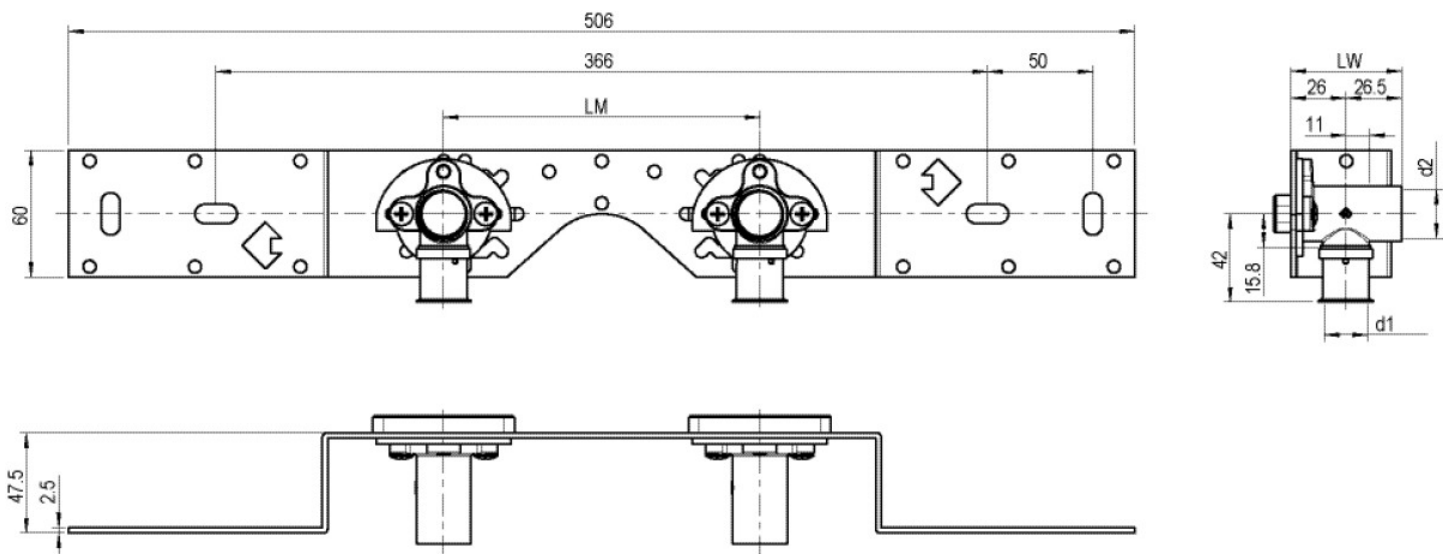

KELOX

KMU485 KELOX-ULTRAX connection set 16x1/2" single connection

71261B02

Areas of application

With KMU480 wall bracket fitting elbow 90°, sound-insulated, stopper, metal mount, plugs and fastening elements

Product information

VPE1	1,00 KT1
VPE2	15,00 KT2
weight	0,466 KGM
text	KELOX-ULTRAX connection set
INTRNR	74122000
main material group	KELOX
material group	KELOX-ULTRAX metal fittings
code	KMU485

Art. No