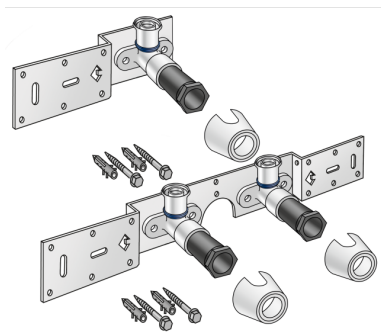

KELOX

KMU485 KELOX-ULTRAX connection set 20x1/2" 15cm

71266D02

Areas of application

With KMU480 wall bracket fitting elbow 90°, sound-insulated, stopper, metal mount, plugs and fastening elements

DO NOT screw in any threaded pipes and cast iron fittings!

Approvals:

KE KELIT GmbH

A 4020 Linz, Ignaz-Mayer-Straße 17, Austria, Europe

PHONE +43 (0) 50 779 E-MAIL office@kekelit.com

www.kekelit.com