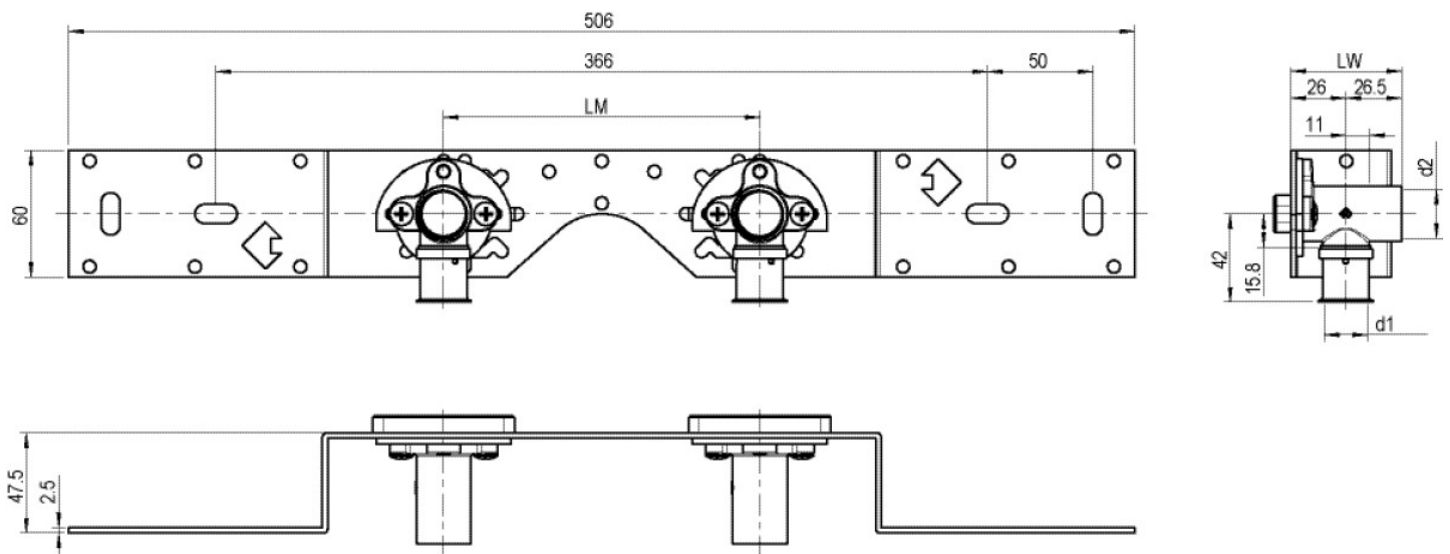

### Areas of application

With KMU480 wall bracket fitting elbow 90°, sound-insulated, stopper, metal mount, plugs and fastening elements

DO NOT screw in any threaded pipes and cast iron fittings!

## Product information

VPE1	1,00 KT1
VPE2	15,00 KT2
weight	0,939 KGM
text	KELOX-ULTRAX connection set
INTRNR	74122000
main material group	KELOX
material group	KELOX-ULTRAX metal fittings
code	KMU485

Art. No