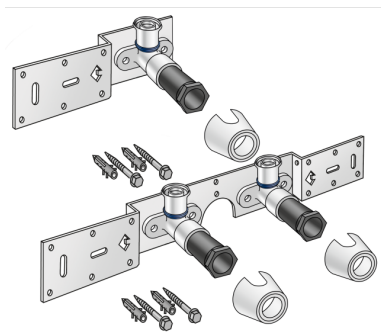

## KMU485 KELOX-ULTRAX connection set 20x1/2" 15cm

71266D02

### Areas of application

With KMU480 wall bracket fitting elbow 90°, sound-insulated, stopper, metal mount, plugs and fastening elements

DO NOT screw in any threaded pipes and cast iron fittings!

## Product information

VPE1	1,00 KT1
VPE2	15,00 KT2
weight	0,939 KGM
text	KELOX-ULTRAX connection set
INTRNR	74122000
main material group	KELOX
material group	KELOX-ULTRAX metal fittings
code	KMU485

Art. No