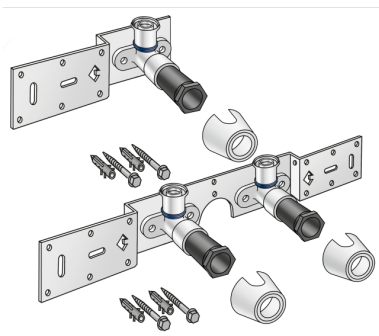

KELOX

KMU485 KELOX-ULTRAX connection set 20x1/2" 8-10cm

71262D02

Areas of application

With KMU480 wall bracket fitting elbow 90°, sound-insulated, stopper, metal mount, plugs and fastening elements

DO NOT screw in any threaded pipes and cast iron fittings!

Approvals:

KE KELIT GmbH

A 4020 Linz, Ignaz-Mayer-Straße 17, Austria, Europe

PHONE +43 (0) 50 779 E-MAIL office@kekelit.com

www.kekelit.com

Specifications

Product information

VPE1	1,00 KT1
VPE2	15,00 KT2
weight	0,913 KGM
text	KELOX-ULTRAX connection set
INTRNR	74122000
main material group	KELOX
material group	KELOX-ULTRAX metal fittings
code	KMU485