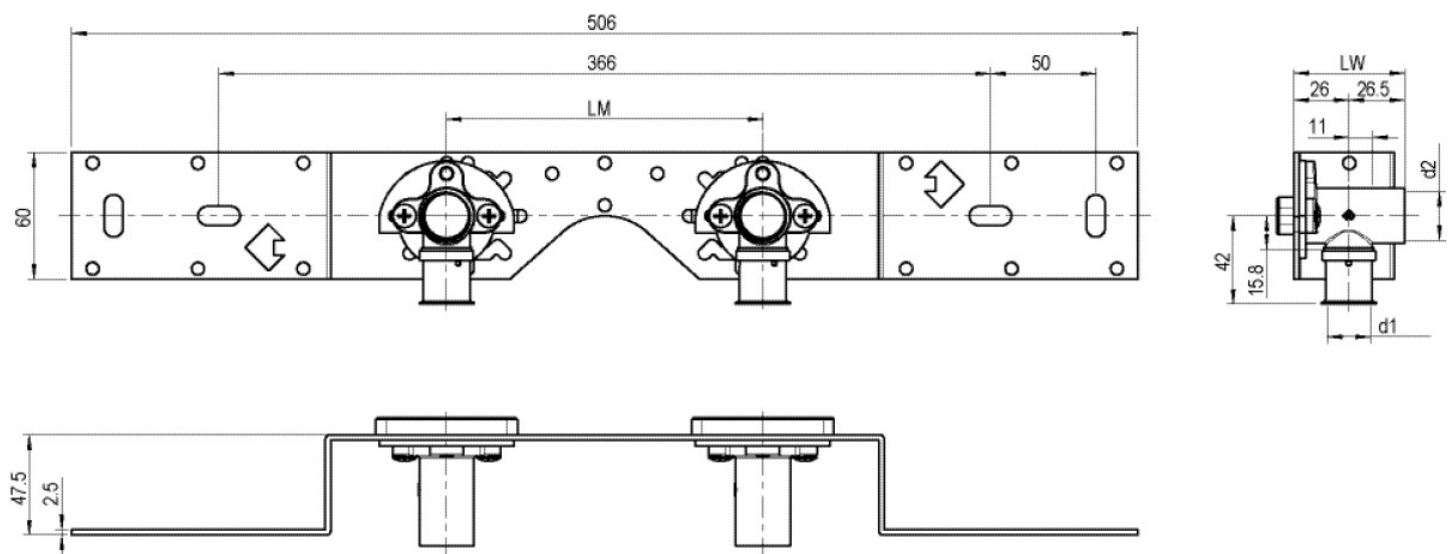

KELOX

KMU485 KELOX-ULTRAX connection set 20x1/2" 8-10cm

71262D02

Areas of application

With KMU480 wall bracket fitting elbow 90°, sound-insulated, stopper, metal mount, plugs and fastening elements

DO NOT screw in any threaded pipes and cast iron fittings!

Approvals:

KE KELIT GmbH

A 4020 Linz, Ignaz-Mayer-Straße 17, Austria, Europe

PHONE +43 (0) 50 779 E-MAIL office@kekelit.com

www.kekelit.com

Specifications

Product information

VPE1	1,00 KT1
VPE2	15,00 KT2
weight	0,913 KGM
text	KELOX-ULTRAX connection set
INTRNR	74122000
main material group	KELOX
material group	KELOX-ULTRAX metal fittings
code	KMU485