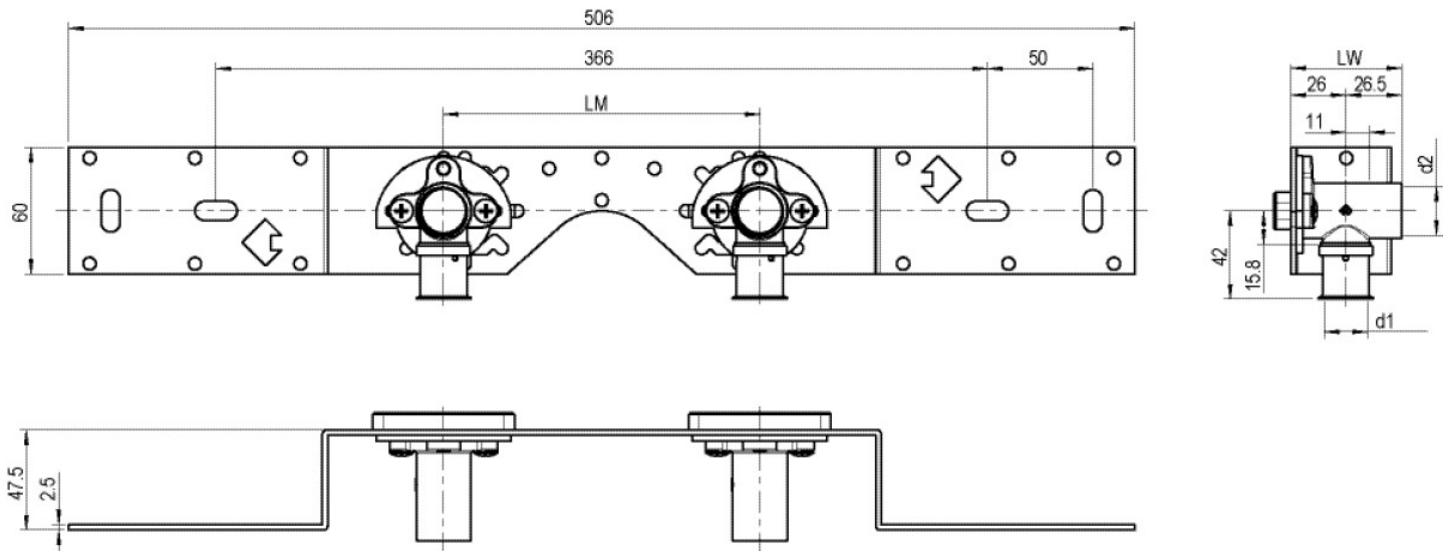

KELOX

KMU485 KELOX-ULTRAX connection set 20x1/2" single conn.

71261D02

Areas of application

With KMU480 wall bracket fitting elbow 90°, sound-insulated, stopper, metal mount, plugs and fastening elements

DO NOT screw in any threaded pipes and cast iron fittings!

Approvals:

KE KELIT GmbH

A 4020 Linz, Ignaz-Mayer-Straße 17, Austria, Europe

PHONE +43 (0) 50 779 E-MAIL office@kekelit.com

www.kekelit.com

Specifications

Product information

VPE1	1,00 KT1
VPE2	15,00 KT2
weight	0,476 KGM
text	KELOX-ULTRAX connection set
INTRNR	74122000
main material group	KELOX
material group	KELOX-ULTRAX metal fittings
code	KMU485