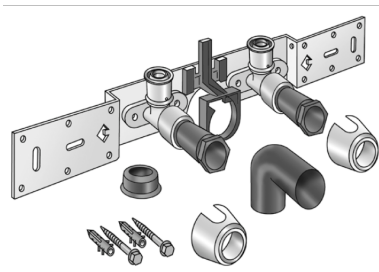

KELOX

KMU485SB KELOX-ULTRAX connection set with elbow 16x1/2" 8-10cm

71264B02

Areas of application

With KMU480 wall bracket fitting elbow 90°, sound-insulated; stopper, metal mount, plugs and fastening elements, incl. elbow for connecting to trap d50mm and galvanised nipple d30
DO NOT screw in any threaded pipes and cast iron fittings!

Approvals:

KE KELIT GmbH

A 4020 Linz, Ignaz-Mayer-Straße 17, Austria, Europe

PHONE +43 (0) 50 779 E-MAIL office@kekelit.com

www.kekelit.com

Specifications

Product information	
VPE1	1,00 KT1
VPE2	15,00 KT2
weight	1,034 KGM
text	KELOX-ULTRAX connection set with elbow
INTRNR	74122000
main material group	KELOX
material group	KELOX-ULTRAX metal fittings
code	KMU485SB