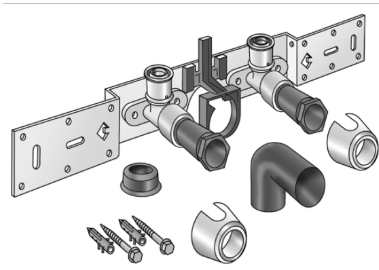

KELOX

KMU485SB KELOX-ULTRAX connection set with elbow 16x1/2" 15cm

71268B02

Areas of application

With KMU480 wall bracket fitting elbow 90°, sound-insulated; stopper, metal mount, plugs and fastening elements, incl. elbow for connecting to trap d50mm and galvanised nipple d30
DO NOT screw in any threaded pipes and cast iron fittings!

Approvals:

KE KELIT GmbH

A 4020 Linz, Ignaz-Mayer-Straße 17, Austria, Europe

PHONE +43 (0) 50 779 E-MAIL office@kekelit.com

www.kekelit.com

Specifications

Product information	
VPE1	1,00 KT1
VPE2	15,00 KT2
weight	1,059 KGM
text	KELOX-ULTRAX connection set with elbow
INTRNR	74122000
main material group	KELOX
material group	KELOX-ULTRAX metal fittings
code	KMU485SB

Art. No	label
71268B02	16x1/2" 15cm