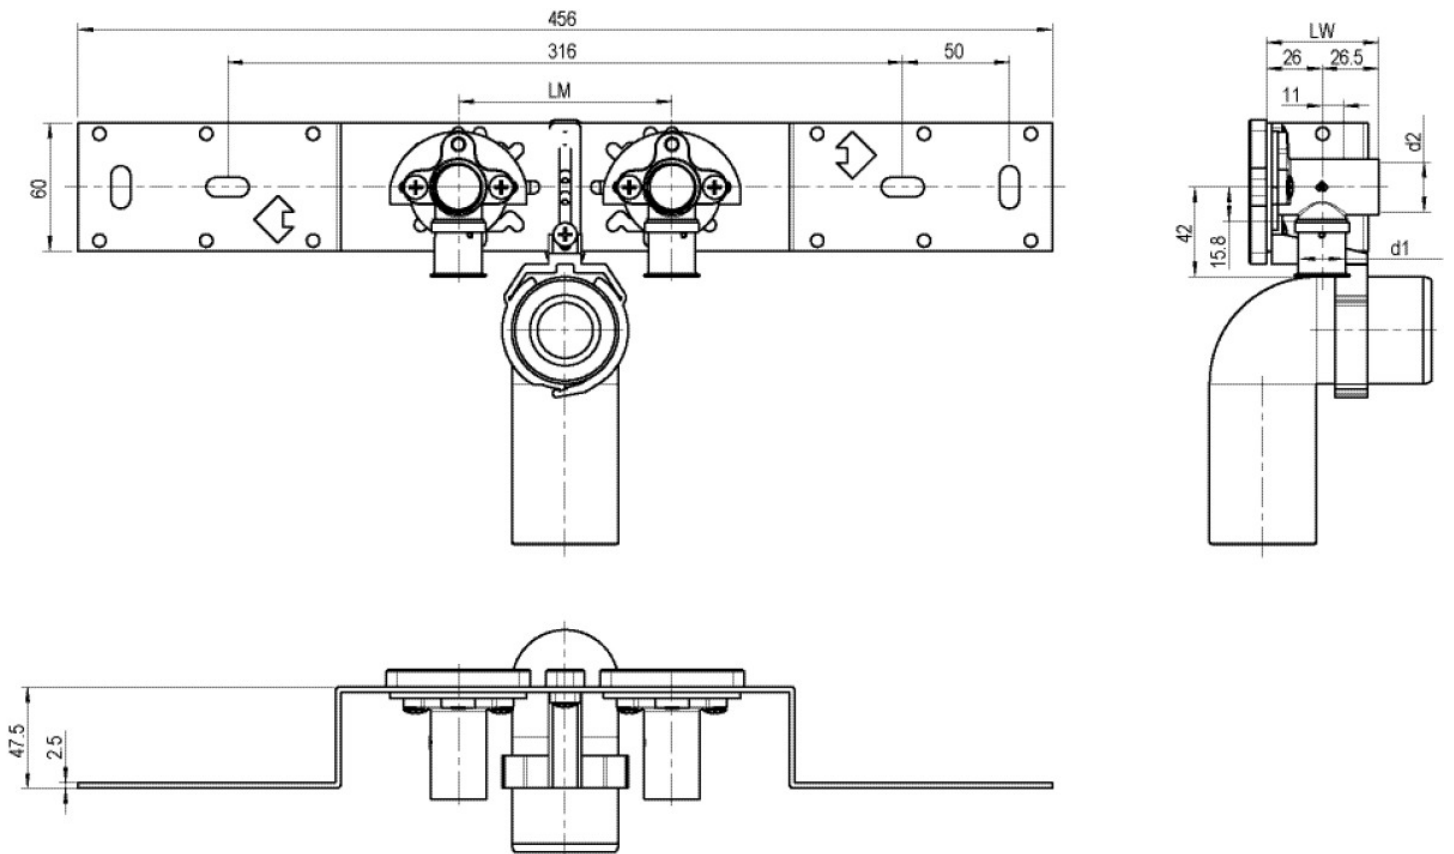

KELOX

KMU485SB KELOX-ULTRAX connection set with elbow 16x1/2" 15cm

71268B02

Areas of application

With KMU480 wall bracket fitting elbow 90°, sound-insulated; stopper, metal mount, plugs and fastening elements, incl. elbow for connecting to trap d50mm and galvanised nipple d30
DO NOT screw in any threaded pipes and cast iron fittings!

Approvals:

KE KELIT GmbH

A 4020 Linz, Ignaz-Mayer-Straße 17, Austria, Europe

PHONE +43 (0) 50 779 E-MAIL office@kekelit.com

www.kekelit.com

Specifications

Product information	
VPE1	1,00 KT1
VPE2	15,00 KT2
weight	1,059 KGM
text	KELOX-ULTRAX connection set with elbow
INTRNR	74122000
main material group	KELOX
material group	KELOX-ULTRAX metal fittings
code	KMU485SB

Art. No	label
71268B02	16x1/2" 15cm