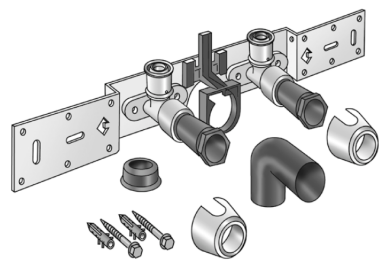

KELOX

KMU485SB KELOX-ULTRAX connection set with elbow 20x1/2" 15cm

71268D02

Areas of application

With KMU480 wall bracket fitting elbow 90°, sound-insulated; stopper, metal mount, plugs and fastening elements, incl. elbow for connecting to trap d50mm and galvanised nipple d30
DO NOT screw in any threaded pipes and cast iron fittings!

Approvals:

KE KELIT GmbH

A 4020 Linz, Ignaz-Mayer-Straße 17, Austria, Europe

PHONE +43 (0) 50 779 E-MAIL office@kekelit.com

www.kekelit.com

Specifications

Product information	
VPE1	1,00 KT1
VPE2	15,00 KT2
weight	1,080 KGM
text	KELOX-ULTRAX connection set with elbow
INTRNR	74122000
main material group	KELOX
material group	KELOX-ULTRAX metal fittings
code	KMU485SB

Art. No	label
71268D02	20x1/2" 15cm