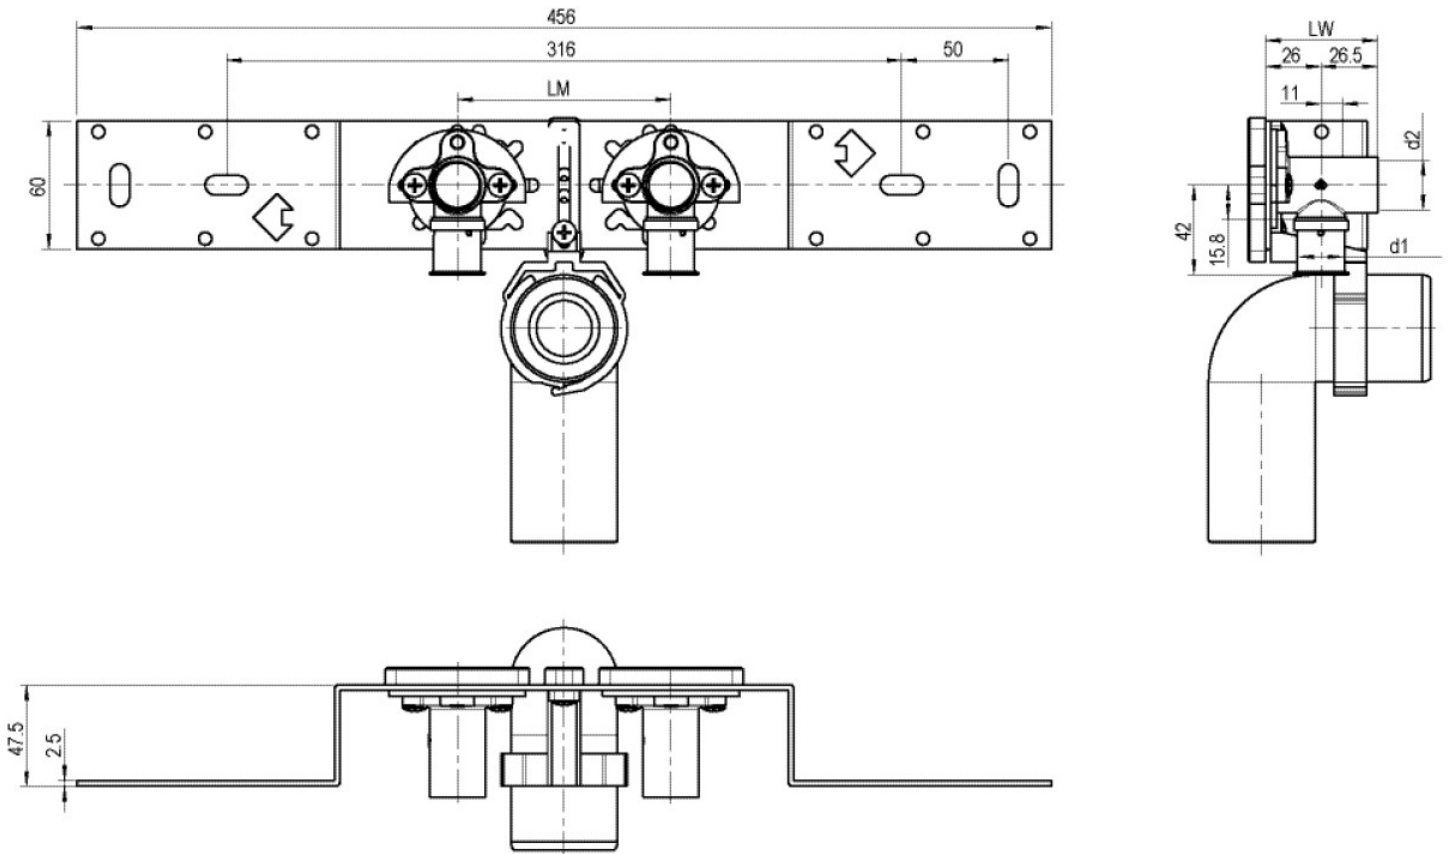

KELOX

KMU485SB KELOX-ULTRAX connection set with elbow 20x1/2" 15cm

71268D02

Areas of application

With KMU480 wall bracket fitting elbow 90°, sound-insulated; stopper, metal mount, plugs and fastening elements, incl. elbow for connecting to trap d50mm and galvanised nipple d30
DO NOT screw in any threaded pipes and cast iron fittings!

Approvals:

KE KELIT GmbH

A 4020 Linz, Ignaz-Mayer-Straße 17, Austria, Europe

PHONE +43 (0) 50 779 E-MAIL office@kekelit.com

www.kekelit.com

Specifications

Product information	
VPE1	1,00 KT1
VPE2	15,00 KT2
weight	1,080 KGM
text	KELOX-ULTRAX connection set with elbow
INTRNR	74122000
main material group	KELOX
material group	KELOX-ULTRAX metal fittings
code	KMU485SB

Art. No	label
71268D02	20x1/2" 15cm