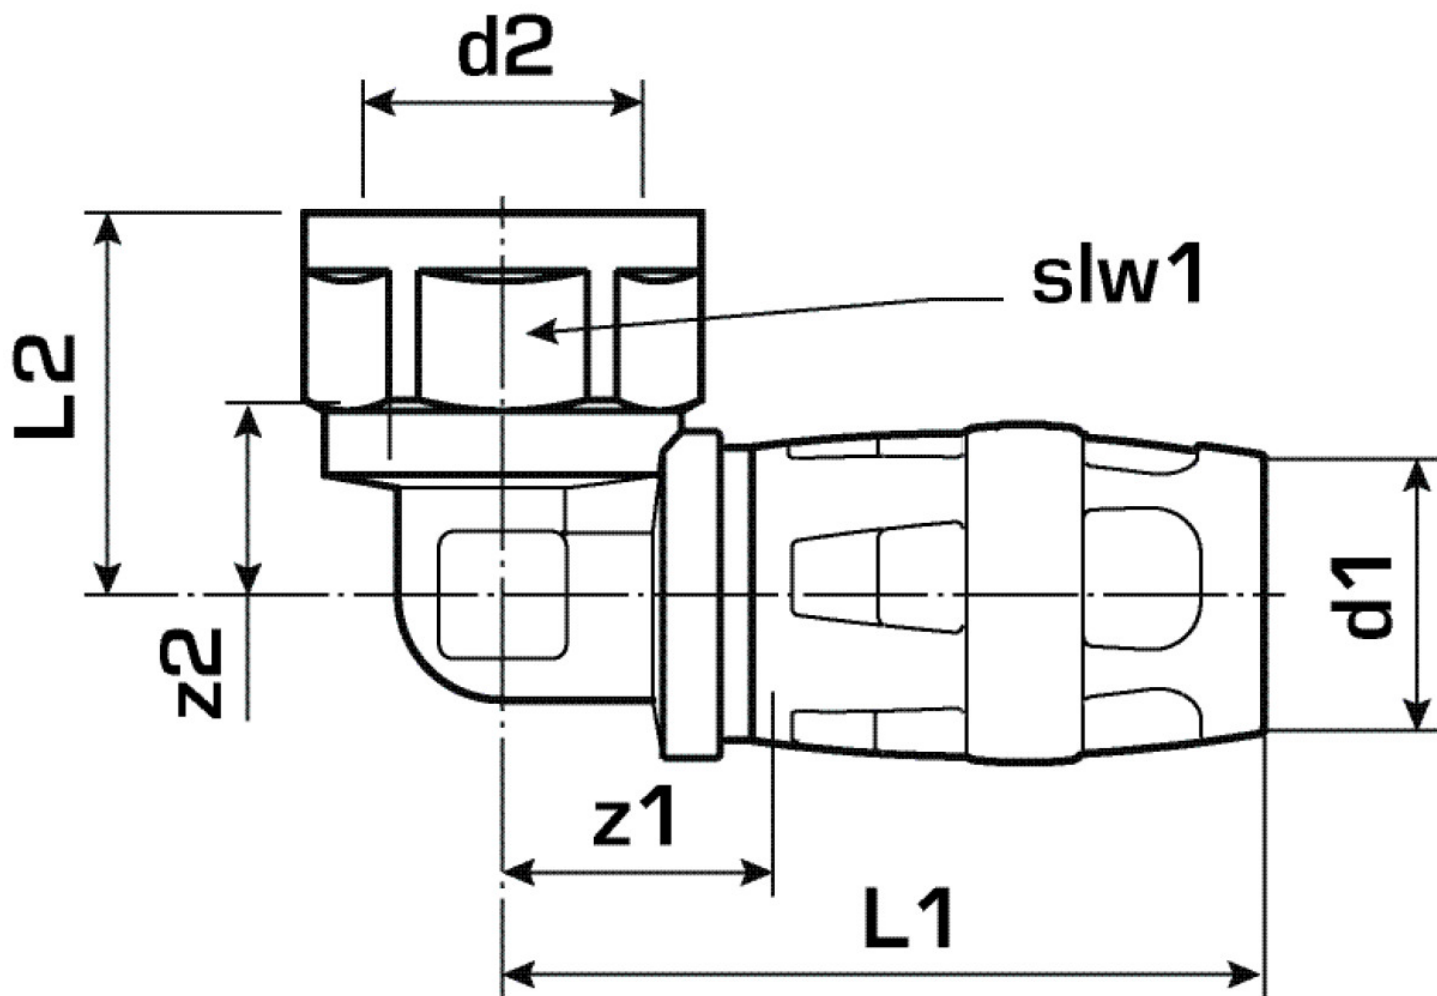

KELOX

KMP467 KELOX-PROTEC elbow adapter 90° female 25x3/4"

73216E04

Areas of application

Plug-in adapter elbow with female thread, made of dezincification-resistant brass (DZR); incl. push-on sleeve made of transparent polyamide, O-rings, withdrawal barriers and protector ring as insertion locking device

DO NOT screw in any threaded pipes and cast iron fittings!

Approvals:

Specifications

Article information

port 1	Plug-in
port 2	Female thread cylindrical BSPT-Rp (ISO 7-1)
design	Knee
angle	90 °

Technical properties

maximum working pressure at 20 ° C	10 bar
------------------------------------	--------

Product information

VPE1	10,00 SA1
VPE2	90,00 KT1
weight	0,187 KGM
text	KELOX-PROTEC elbow adapter 90° female
INTRNR	74122000
main material group	KELOX
material group	KELOX-PROtec pushfittings
code	KMP467

Art. No	label	d1 mm	L1 mm	L2 mm	z1 mm	z2 mm	slw1 mm
73216E04	25x3/4"	25	61	34,5	22	18	30