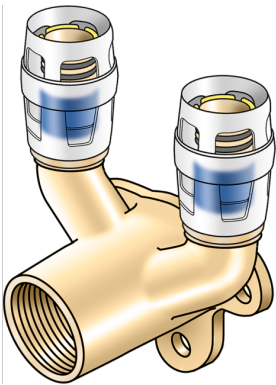

KELOX

KMP477 KELOX-PROTEC double U wall bracket fitting female 25x1/2"

73254E2E

Areas of application

Double U wall bracket fitting with female thread, made of dezincification-resistant brass (DZR), incl. push-on sleeve made of transparent polyamide, O-rings, withdrawal barriers and a protector ring as an insertion locking device

Overall height:

1/2" - 46 mm

DO NOT screw in threaded pipes and cast iron fittings!

Approvals:

Specifications

Article information

port 1	Plug-in
design	Continuously right-angled

Technical properties

maximum working pressure at 20 ° C	10 bar
---	--------

Product information

VPE1	4,00 SA1
VPE2	32,00 KT1
weight	0,375 KGM
text	KELOX-PROTEC double U wall bracket fitting female
INTRNR	74122000
main material group	KELOX
material group	KELOX-PROtec pushfittings
code	KMP477