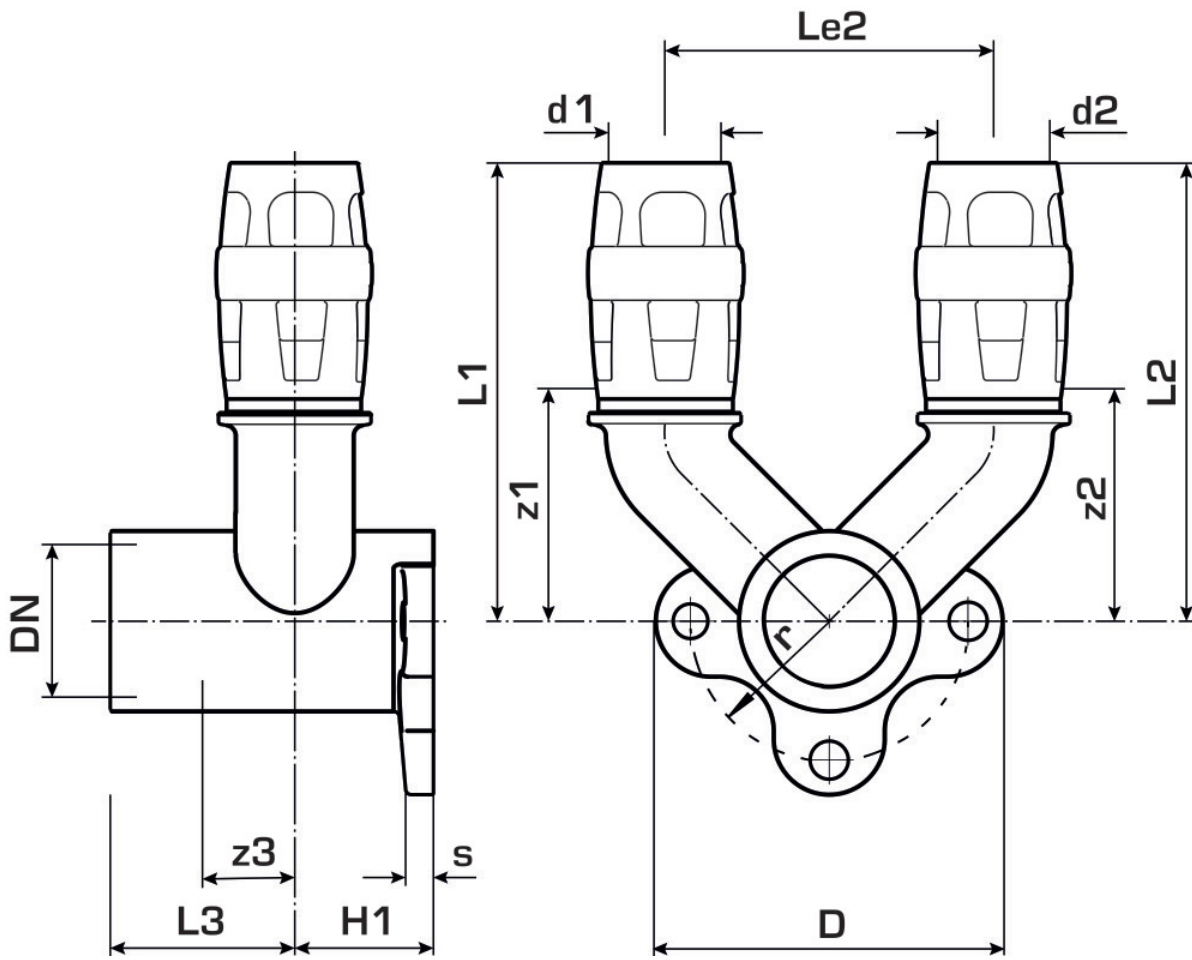

KELOX

KMP477 KELOX-PROTEC double U wall bracket fitting female 25x1/2"

73254E2E

Areas of application

Double U wall bracket fitting with female thread, made of dezincification-resistant brass (DZR), incl. push-on sleeve made of transparent polyamide, O-rings, withdrawal barriers and a protector ring as an insertion locking device

Overall height:

1/2" - 46 mm

DO NOT screw in threaded pipes and cast iron fittings!

Approvals:

Specifications

Article information

port 1	Plug-in
design	Continuously right-angled

Technical properties

maximum working pressure at 20 ° C	10 bar
---	--------

Product information

VPE1	4,00 SA1
VPE2	32,00 KT1
weight	0,375 KGM
text	KELOX-PROTEC double U wall bracket fitting female
INTRNR	74122000
main material group	KELOX
material group	KELOX-PROtec pushfittings
code	KMP477

Art. No	label	d1 mm	L1 mm	L2 mm	L3 mm	z1 mm	z2 mm	z3 mm
73254E2E	25x1/2"	25	86	27	27	44	11	30