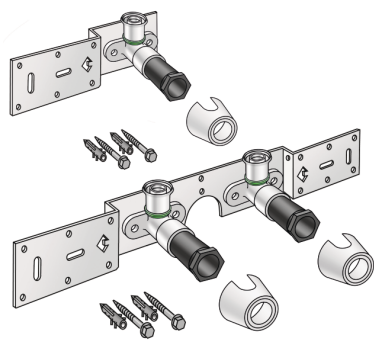

## SMX485 STEELOX connection set 16x1/2" single connection

57261B02

### Areas of application

With SMX480 wall bracket fitting elbow 90°, sound-insulated, stopper, metal mount, plugs and fastening elements

DO NOT screw in any threaded pipes and cast iron fittings!