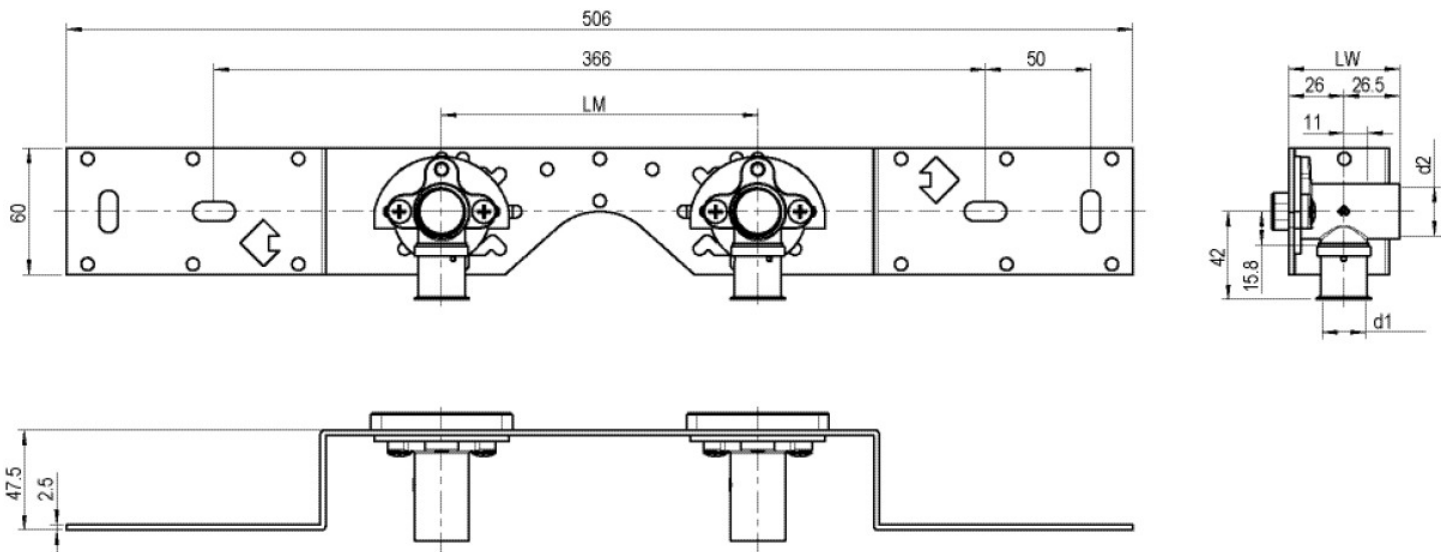

### Areas of application

With SMX480 wall bracket fitting elbow 90°, sound-insulated, stopper, metal mount, plugs and fastening elements

DO NOT screw in any threaded pipes and cast iron fittings!

## Product information

VPE1	1,00 KT1
VPE2	15,00 KT2
weight	0,482 KGM
text	?STEELOX connection set
INTRNR	74122000
code	SMX485

Art. No	label	d1 mm
57261B02	16x1/2" single connection	16

**KE KELIT GmbH**

A 4020 Linz, Ignaz-Mayer-Straße 17, Austria, Europe