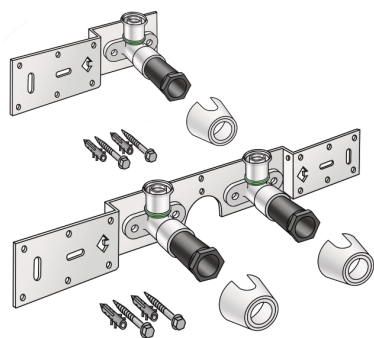

STEELOX

SMX485 STEELOX connection set 16x1/2" single connection

57261B02

Areas of application

With SMX480 wall bracket fitting elbow 90°, sound-insulated, stopper, metal mount, plugs and fastening elements

DO NOT screw in any threaded pipes and cast iron fittings!

Approvals:

KE KELIT GmbH

A 4020 Linz, Ignaz-Mayer-Straße 17, Austria, Europe

PHONE +43 (0) 50 779 E-MAIL office@kekelit.com

www.kekelit.com

Specifications

Article information

port 1	Pressing socket
execution	Single

Product information

VPE1	1,00 KT1
VPE2	15,00 KT2
weight	0,482 KGM
text	?STEELOX connection set
INTRNR	74122000
code	SMX485

Art. No	label	d1 mm
57261B02	16x1/2" single connection	16