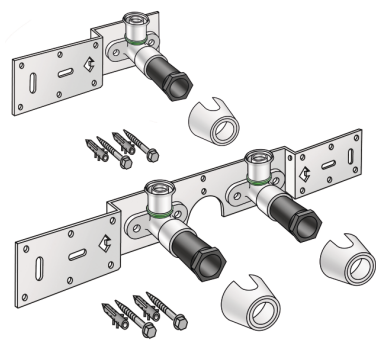

STEELOX

SMX485 STEELOX connection set 16x1/2"
15cm

57266B02

Areas of application

With SMX480 wall bracket fitting elbow 90°, sound-insulated, stopper, metal mount, plugs and fastening elements

DO NOT screw in any threaded pipes and cast iron fittings!

Approvals:

KE KELIT GmbH

A 4020 Linz, Ignaz-Mayer-Straße 17, Austria, Europe

PHONE +43 (0) 50 779 E-MAIL office@kekelit.com

www.kekelit.com

Specifications

Article information

port 1	Pressing socket
execution	Double bridge

Product information

VPE1	1,00 KT1
VPE2	15,00 KT2
weight	0,951 KGM
text	?STEELOX connection set
INTRNR	74122000
code	SMX485

Art. No	label	d1 mm
57266B02	16x1/2" 15cm	16

KE KELIT GmbH

A 4020 Linz, Ignaz-Mayer-Straße 17, Austria, Europe