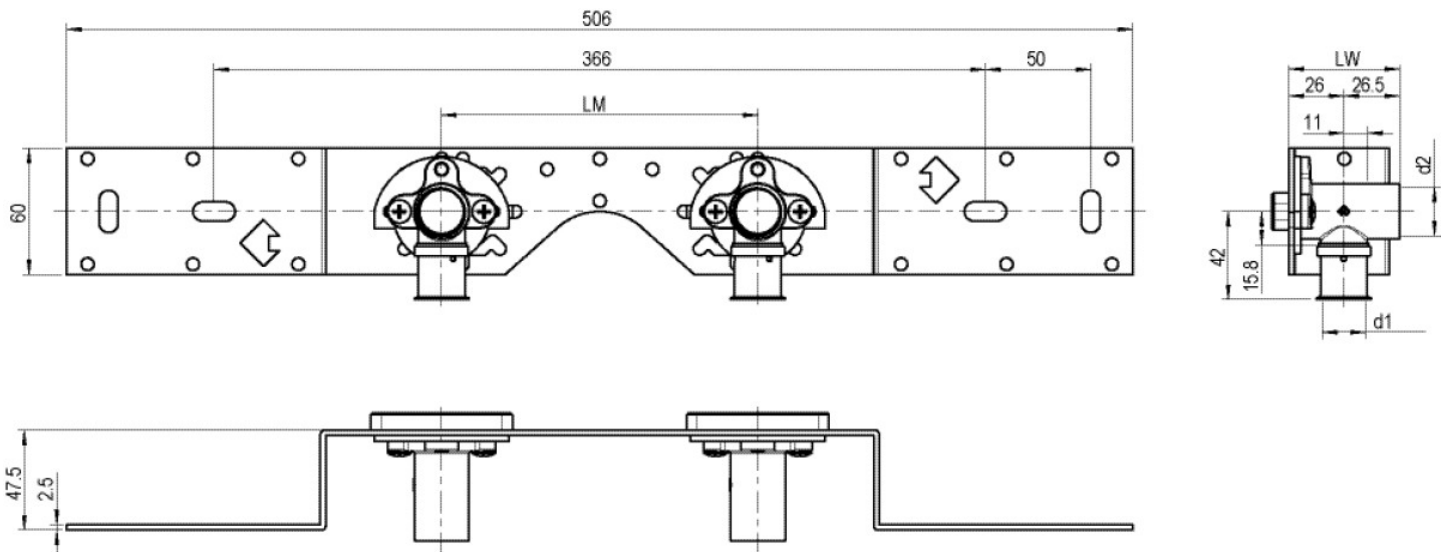

## Areas of application

With SMX480 wall bracket fitting elbow 90°, sound-insulated, stopper, metal mount, plugs and fastening elements

DO NOT screw in any threaded pipes and cast iron fittings!

## Product information

VPE1	1,00 KT1
VPE2	15,00 KT2
weight	0,493 KGM
text	?STEELOX connection set
INTRNR	74122000
code	SMX485

Art. No	label	d1 mm
57261D02	20x1/2" single conn.	20

**KE KELIT GmbH**

A 4020 Linz, Ignaz-Mayer-Straße 17, Austria, Europe