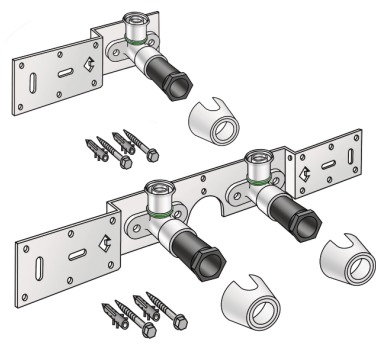

STEELOX

SMX485 STEELOX connection set 20x1/2"
single conn.

57261D02

Areas of application

With SMX480 wall bracket fitting elbow 90°, sound-insulated, stopper, metal mount, plugs and fastening elements

DO NOT screw in any threaded pipes and cast iron fittings!

Product information

VPE1	1,00 KT1
VPE2	15,00 KT2
weight	0,493 KGM
text	?STEELOX connection set
INTRNR	74122000
code	SMX485

Art. No	label	d1 mm
57261D02	20x1/2" single conn.	20

KE KELIT GmbH

A 4020 Linz, Ignaz-Mayer-Straße 17, Austria, Europe