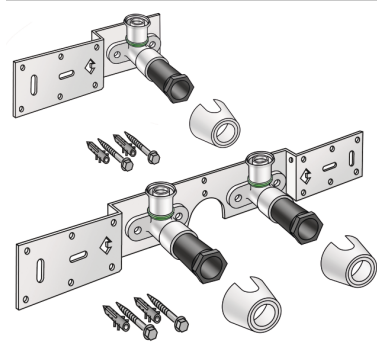

## SMX485 STEELOX connection set 20x1/2" 8-10cm

57262D02

### Areas of application

With SMX480 wall bracket fitting elbow 90°, sound-insulated, stopper, metal mount, plugs and fastening elements

DO NOT screw in any threaded pipes and cast iron fittings!