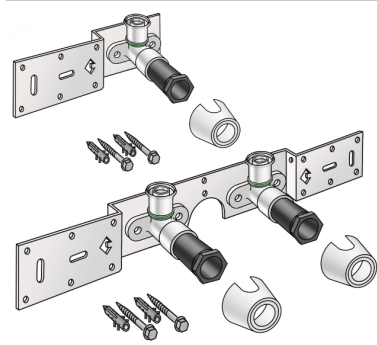

STEELOX

SMX485 STEELOX connection set 20x1/2" 15cm

57266D02

Areas of application

With SMX480 wall bracket fitting elbow 90°, sound-insulated, stopper, metal mount, plugs and fastening elements

DO NOT screw in any threaded pipes and cast iron fittings!

Approvals:

KE KELIT GmbH

A 4020 Linz, Ignaz-Mayer-Straße 17, Austria, Europe

PHONE +43 (0) 50 779 E-MAIL office@kekelit.com

www.kekelit.com

Specifications

Article information

port 1	Pressing socket
execution	Double bridge

Product information

VPE1	1,00 KT1
VPE2	15,00 KT2
weight	0,973 KGM
text	?STEELOX connection set
INTRNR	74122000
code	SMX485

Art. No	label	d1 mm
57266D02	20x1/2" 15cm	20

KE KELIT GmbH

A 4020 Linz, Ignaz-Mayer-Straße 17, Austria, Europe