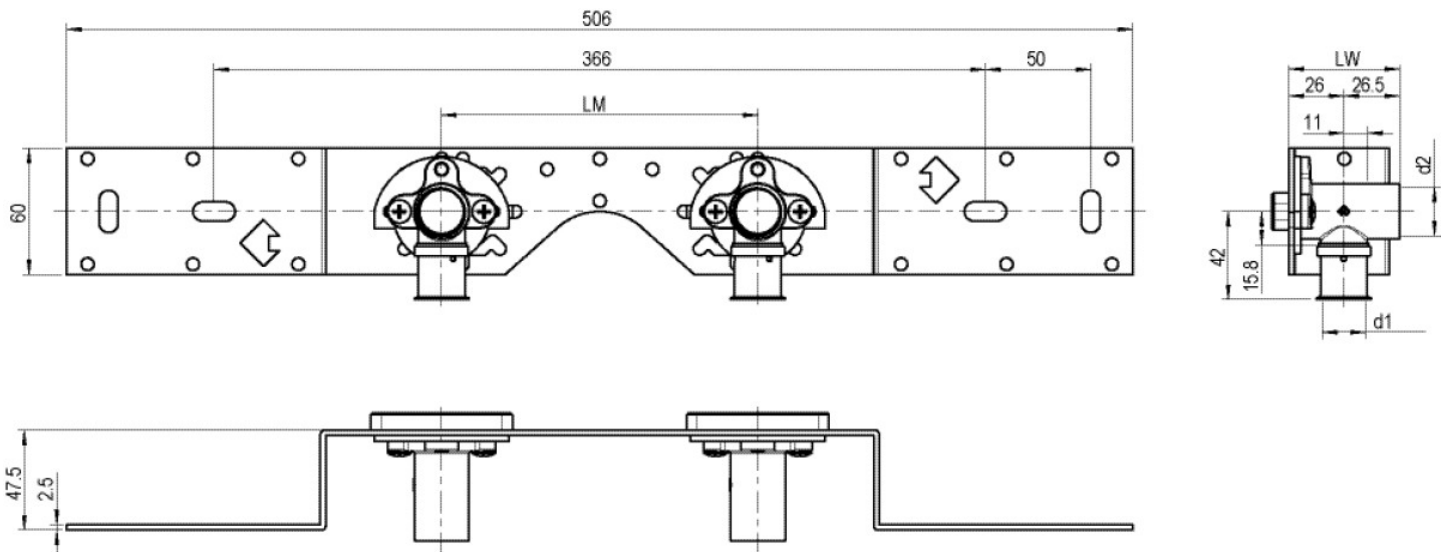

STEELOX

SMX485Z STEELOX zeta connection set 16x1/2" single connection

57291B02

Areas of application

With SMX480Z zeta value-optimised press-fit wall bracket fitting with female thread 90°, sound-insulated; stopper, metal mount, plugs and fastening elements
DO NOT screw in any threaded pipes and cast iron fittings!

Approvals:

KE KELIT GmbH

A 4020 Linz, Ignaz-Mayer-Straße 17, Austria, Europe

PHONE +43 (0) 50 779 E-MAIL office@kekelit.com

www.kekelit.com

Specifications

Article information

| | |
|-----------|---------------------------------------|
| port 1 | Gas female thread, cylindrical (BSPP) |
| execution | Single |

Product information

| | |
|--------|-----------------------------|
| VPE1 | 1,00 KT1 |
| VPE2 | 15,00 KT2 |
| weight | 0,466 KGM |
| text | STEELOX zeta connection set |
| INTRNR | 74122000 |
| code | SMX485Z |

| Art. No | label | d1 mm |
|----------|---------------------------|-------|
| 57291B02 | 16x1/2" single connection | 16 |

KE KELIT GmbH

A 4020 Linz, Ignaz-Mayer-Straße 17, Austria, Europe

PHONE +43 (0) 50 779 **E-MAIL** office@kekelit.com