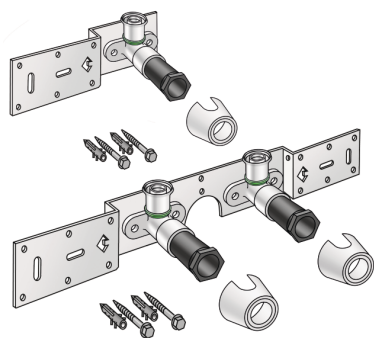

STEELOX

SMX485Z STEELOX zeta connection set 16x1/2" single connection

57291B02

Areas of application

With SMX480Z zeta value-optimised press-fit wall bracket fitting with female thread 90°, sound-insulated; stopper, metal mount, plugs and fastening elements
DO NOT screw in any threaded pipes and cast iron fittings!

Approvals:

KE KELIT GmbH

A 4020 Linz, Ignaz-Mayer-Straße 17, Austria, Europe

PHONE +43 (0) 50 779 E-MAIL office@kekelit.com

www.kekelit.com

Specifications

Article information

| | |
|-----------|---------------------------------------|
| port 1 | Gas female thread, cylindrical (BSPP) |
| execution | Single |

Product information

| | |
|--------|-----------------------------|
| VPE1 | 1,00 KT1 |
| VPE2 | 15,00 KT2 |
| weight | 0,466 KGM |
| text | STEELOX zeta connection set |
| INTRNR | 74122000 |
| code | SMX485Z |

| Art. No | label | d1 mm |
|----------|---------------------------|-------|
| 57291B02 | 16x1/2" single connection | 16 |

KE KELIT GmbH

A 4020 Linz, Ignaz-Mayer-Straße 17, Austria, Europe

PHONE +43 (0) 50 779 **E-MAIL** office@kekelit.com