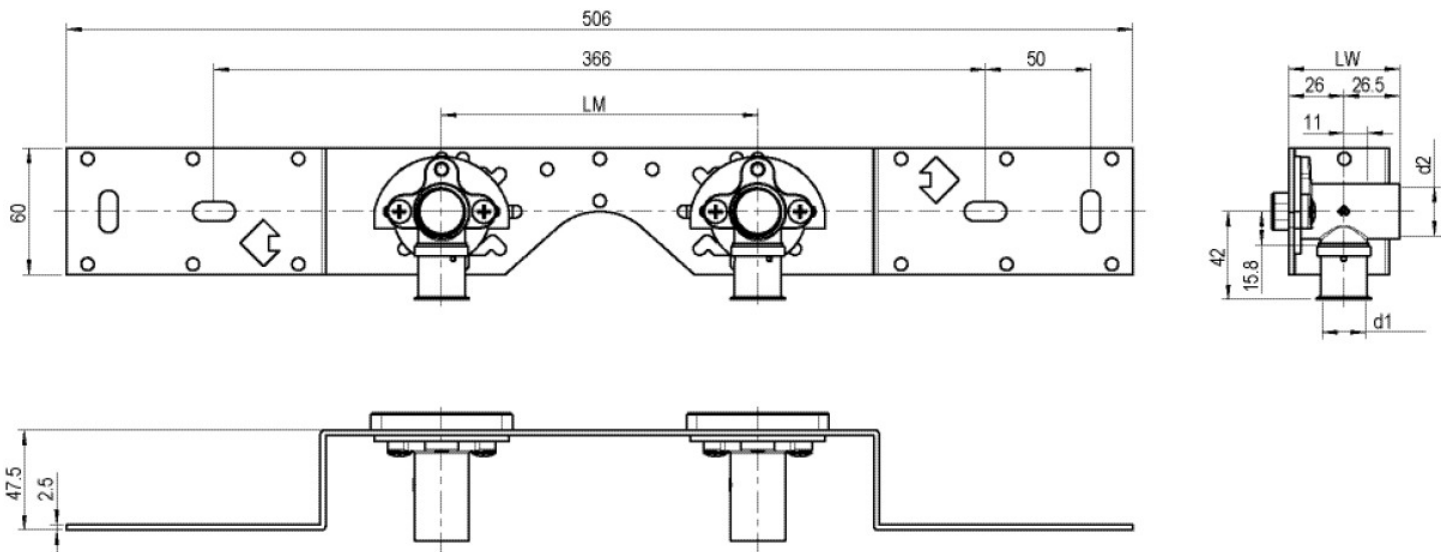

### Areas of application

With SMX480Z zeta value-optimised press-fit wall bracket fitting with female thread 90°, sound-insulated; stopper, metal mount, plugs and fastening elements  
DO NOT screw in any threaded pipes and cast iron fittings!

## Product information

VPE1	1,00 KT1
VPE2	15,00 KT2
weight	0,893 KGM
text	STEELOX zeta connection set
INTRNR	74122000
code	SMX485Z

Art. No	label	d1 mm
57292B02	16x1/2" 8-10cm	16

**KE KELIT GmbH**

A 4020 Linz, Ignaz-Mayer-Straße 17, Austria, Europe