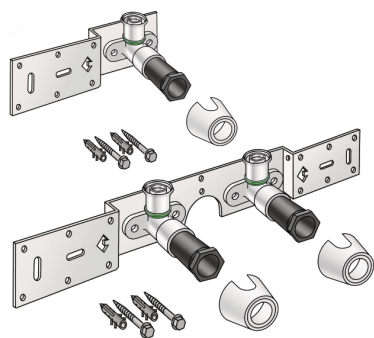

## SMX485Z STEELOX zeta connection set 16x1/2" 8-10cm

57292B02

### Areas of application

With SMX480Z zeta value-optimised press-fit wall bracket fitting with female thread 90°, sound-insulated; stopper, metal mount, plugs and fastening elements  
DO NOT screw in any threaded pipes and cast iron fittings!

## Article information

port 1	Gas female thread, cylindrical (BSPP)
execution	Double bridge