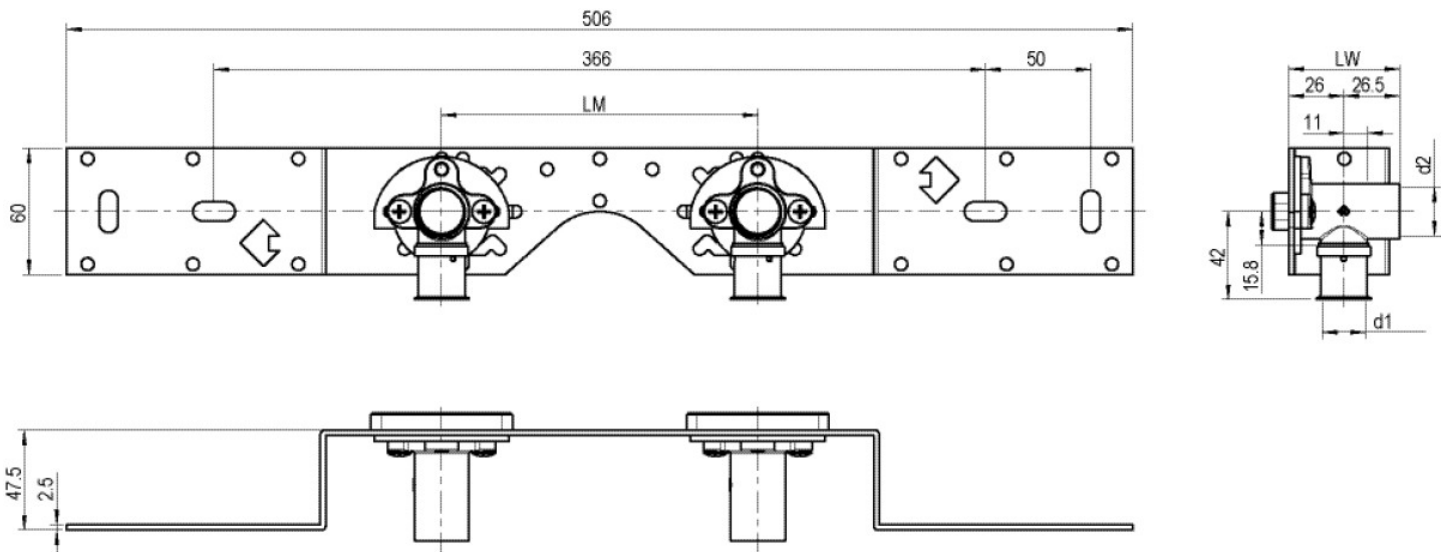

### Areas of application

With SMX480Z zeta value-optimised press-fit wall bracket fitting with female thread 90°, sound-insulated; stopper, metal mount, plugs and fastening elements  
DO NOT screw in any threaded pipes and cast iron fittings!

## Product information

VPE1	1,00 KT1
VPE2	15,00 KT2
weight	0,893 KGM
text	STEELOX zeta connection set
INTRNR	74122000
code	SMX485Z

Art. No	label	d1 mm
57292B02	16x1/2" 8-10cm	16

**KE KELIT GmbH**

A 4020 Linz, Ignaz-Mayer-Straße 17, Austria, Europe