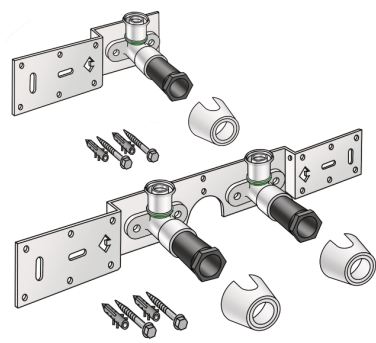

## SMX485Z STEELOX zeta connection set 16x1/2" 8-10cm

57292B02

### Areas of application

With SMX480Z zeta value-optimised press-fit wall bracket fitting with female thread 90°, sound-insulated; stopper, metal mount, plugs and fastening elements  
DO NOT screw in any threaded pipes and cast iron fittings!

## Article information

port 1	Gas female thread, cylindrical (BSPP)
execution	Double bridge