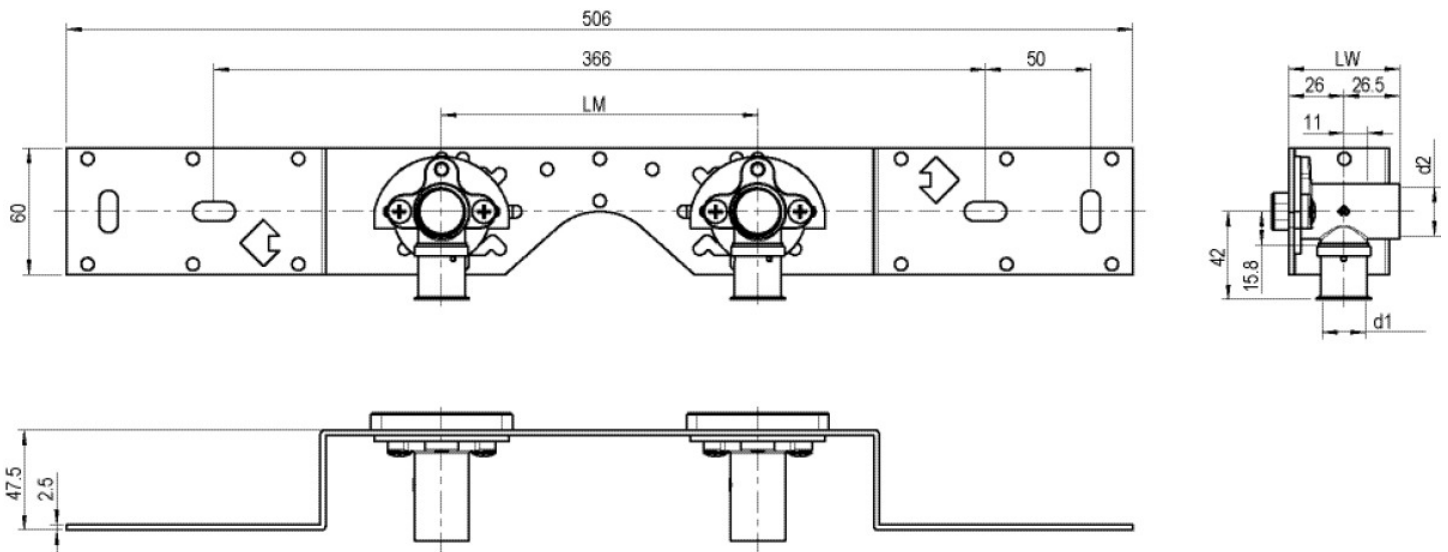

### Areas of application

With SMX480Z zeta value-optimised press-fit wall bracket fitting with female thread 90°, sound-insulated; stopper, metal mount, plugs and fastening elements  
DO NOT screw in any threaded pipes and cast iron fittings!

## Product information

VPE1	1,00 KT1
VPE2	15,00 KT2
weight	0,919 KGM
text	STEELOX zeta connection set
INTRNR	74122000
code	SMX485Z

Art. No	label	d1 mm
57296B02	16x1/2" 15cm	16

**KE KELIT GmbH**

A 4020 Linz, Ignaz-Mayer-Straße 17, Austria, Europe