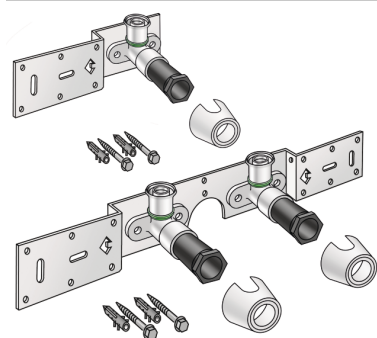

STEELOX

SMX485Z STEELOX zeta connection set 16x1/2" 15cm

57296B02

Areas of application

With SMX480Z zeta value-optimised press-fit wall bracket fitting with female thread 90°, sound-insulated; stopper, metal mount, plugs and fastening elements
DO NOT screw in any threaded pipes and cast iron fittings!

Approvals:

KE KELIT GmbH

A 4020 Linz, Ignaz-Mayer-Straße 17, Austria, Europe

PHONE +43 (0) 50 779 E-MAIL office@kekelit.com

www.kekelit.com

Specifications

Article information

port 1	Gas female thread, cylindrical (BSPP)
execution	Double bridge

Product information

VPE1	1,00 KT1
VPE2	15,00 KT2
weight	0,919 KGM
text	STEELOX zeta connection set
INTRNR	74122000
code	SMX485Z

Art. No	label	d1 mm
57296B02	16x1/2" 15cm	16

KE KELIT GmbH

A 4020 Linz, Ignaz-Mayer-Straße 17, Austria, Europe