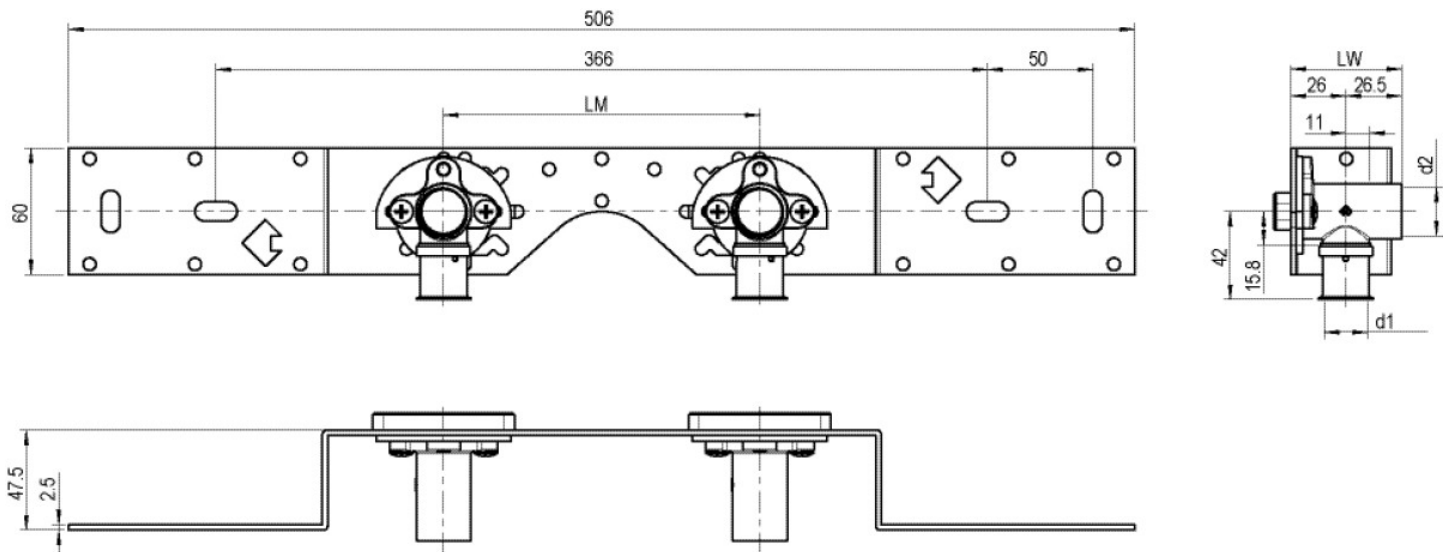

STEELOX

SMX485Z STEELOX zeta connection set 16x1/2" 15cm

57296B02

Areas of application

With SMX480Z zeta value-optimised press-fit wall bracket fitting with female thread 90°, sound-insulated; stopper, metal mount, plugs and fastening elements
DO NOT screw in any threaded pipes and cast iron fittings!

Approvals:

KE KELIT GmbH

A 4020 Linz, Ignaz-Mayer-Straße 17, Austria, Europe

PHONE +43 (0) 50 779 E-MAIL office@kekelit.com

www.kekelit.com

Specifications

Article information

port 1	Gas female thread, cylindrical (BSPP)
execution	Double bridge

Product information

VPE1	1,00 KT1
VPE2	15,00 KT2
weight	0,919 KGM
text	STEELOX zeta connection set
INTRNR	74122000
code	SMX485Z

Art. No	label	d1 mm
57296B02	16x1/2" 15cm	16

KE KELIT GmbH

A 4020 Linz, Ignaz-Mayer-Straße 17, Austria, Europe