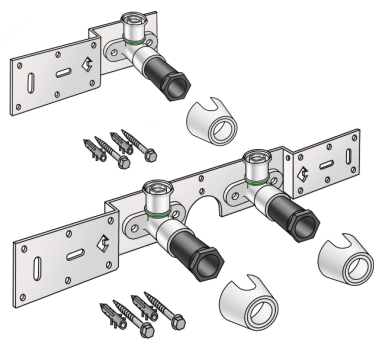

## SMX485Z STEELOX zeta connection set 16x1/2" 15cm

57296B02

### Areas of application

With SMX480Z zeta value-optimised press-fit wall bracket fitting with female thread 90°, sound-insulated; stopper, metal mount, plugs and fastening elements  
DO NOT screw in any threaded pipes and cast iron fittings!

## Article information

port 1	Gas female thread, cylindrical (BSPP)
execution	Double bridge