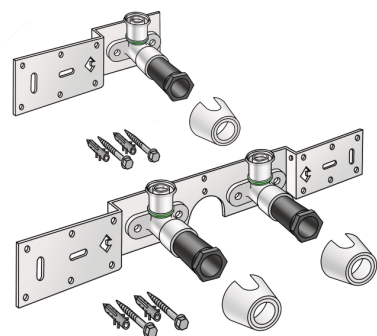

STEELOX

SMX485Z STEELOX zeta connection set 20x1/2"
single conn.

57291D02

Areas of application

With SMX480Z zeta value-optimised press-fit wall bracket fitting with female thread 90°, sound-insulated; stopper, metal mount, plugs and fastening elements
DO NOT screw in any threaded pipes and cast iron fittings!

Approvals:

KE KELIT GmbH

A 4020 Linz, Ignaz-Mayer-Straße 17, Austria, Europe

PHONE +43 (0) 50 779 E-MAIL office@kekelit.com

www.kekelit.com

Specifications

Article information

port 1	Gas female thread, cylindrical (BSPP)
execution	Single

Product information

VPE1	1,00 KT1
VPE2	15,00 KT2
weight	0,476 KGM
text	STEELOX zeta connection set
INTRNR	74122000
code	SMX485Z

Art. No	label	d1 mm
57291D02	20x1/2" single conn.	20

KE KELIT GmbH

A 4020 Linz, Ignaz-Mayer-Straße 17, Austria, Europe