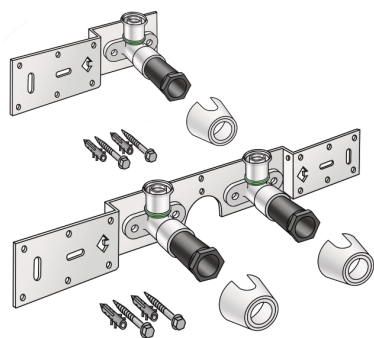

# STEELOX

SMX485Z STEELOX zeta connection set 20x1/2"  
single conn.

57291D02

## Areas of application

With SMX480Z zeta value-optimised press-fit wall bracket fitting with female thread 90°, sound-insulated; stopper, metal mount, plugs and fastening elements  
DO NOT screw in any threaded pipes and cast iron fittings!

## Article information

port 1	Gas female thread, cylindrical (BSPP)
execution	Single

## Product information

VPE1	1,00 KT1
VPE2	15,00 KT2
weight	0,476 KGM
text	STEELOX zeta connection set
INTRNR	74122000
code	SMX485Z

Art. No	label	d1 mm
57291D02	20x1/2" single conn.	20

**KE KELIT GmbH**

A 4020 Linz, Ignaz-Mayer-Straße 17, Austria, Europe