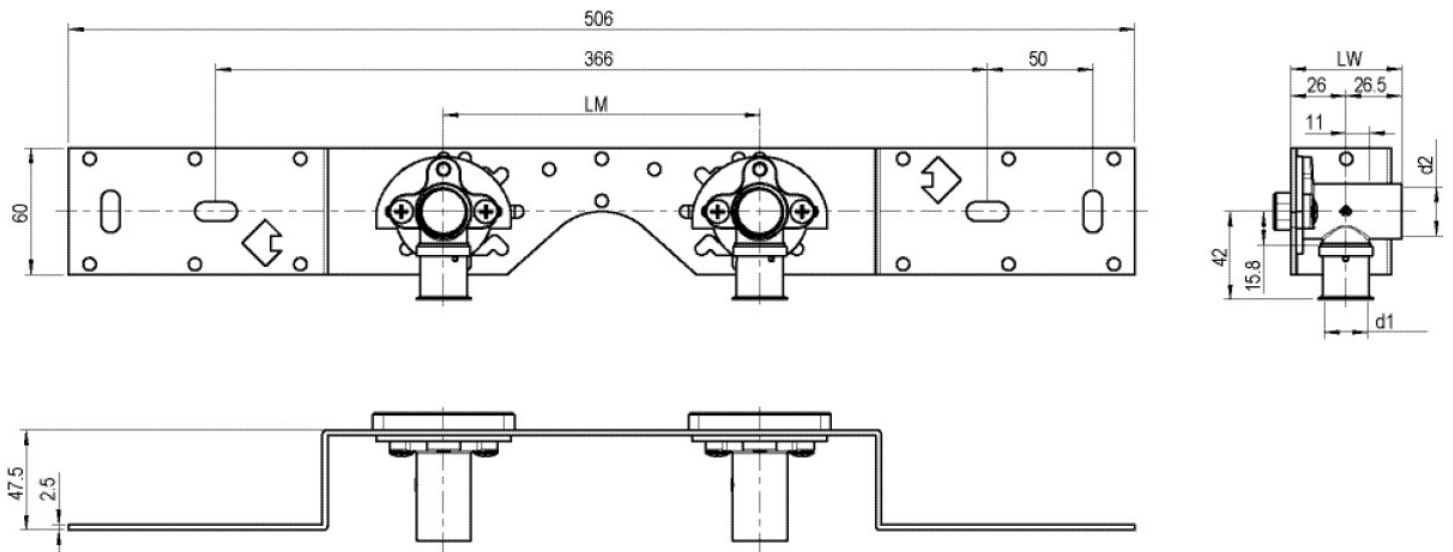

## Areas of application

With SMX480Z zeta value-optimised press-fit wall bracket fitting with female thread 90°, sound-insulated; stopper, metal mount, plugs and fastening elements  
DO NOT screw in any threaded pipes and cast iron fittings!

## Article information

port 1	Gas female thread, cylindrical (BSPP)
execution	Single

## Product information

VPE1	1,00 KT1
VPE2	15,00 KT2
weight	0,476 KGM
text	STEELOX zeta connection set
INTRNR	74122000
code	SMX485Z

Art. No	label	d1 mm
57291D02	20x1/2" single conn.	20

**KE KELIT GmbH**

A 4020 Linz, Ignaz-Mayer-Straße 17, Austria, Europe