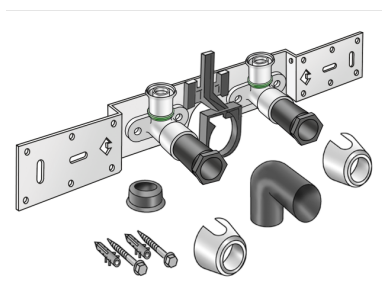

STEELOX

SMX485SB STEELOX connection set with siphon elbow 16x1/2" 8-10cm

57264B02

Areas of application

With SMX480 wall bracket fitting elbow 90°, sound-insulated; stopper, metal mount, plugs and fastening elements, incl. elbow for connecting to trap d50mm and galvanised nipple d30
DO NOT screw in any threaded pipes and cast iron fittings!

execution Double bridge

Product information

VPE1 1,00 KT1

VPE2 15,00 KT2

weight 1,066 KGM

text ?STEELOX connection set with siphon elbow

INTRNR 74122000

code SMX485SB