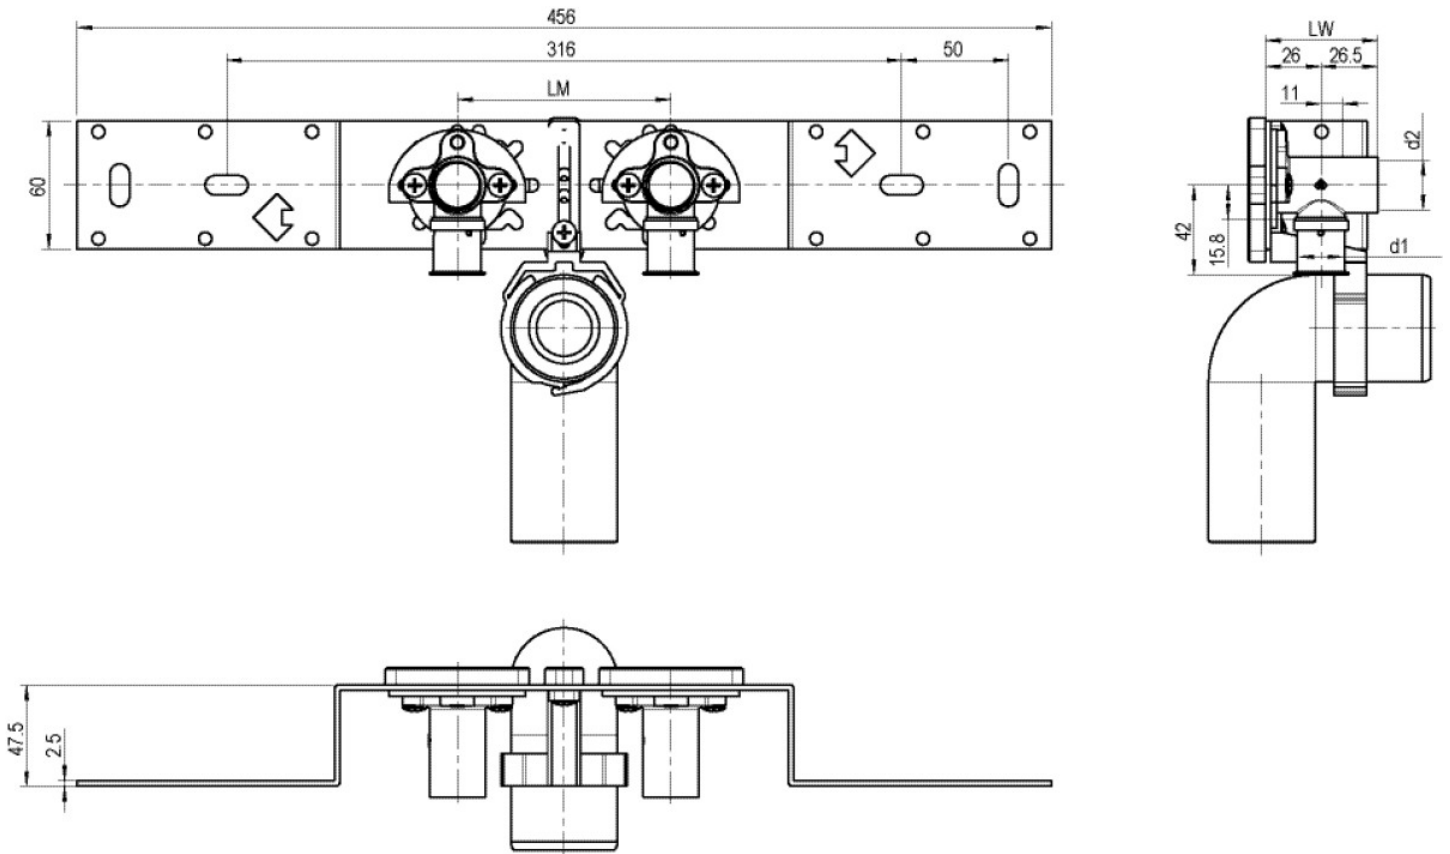

STEELOX

SMX485SB STEELOX connection set with siphon elbow 16x1/2" 8-10cm

57264B02

Areas of application

With SMX480 wall bracket fitting elbow 90°, sound-insulated; stopper, metal mount, plugs and fastening elements, incl. elbow for connecting to trap d50mm and galvanised nipple d30
DO NOT screw in any threaded pipes and cast iron fittings!

execution Double bridge

Product information

VPE1 1,00 KT1

VPE2 15,00 KT2

weight 1,066 KGM

text ?STEELOX connection set with siphon elbow

INTRNR 74122000

code SMX485SB

Art. No	label	d1 mm
57264B02	16x1/2" 8-10cm	16