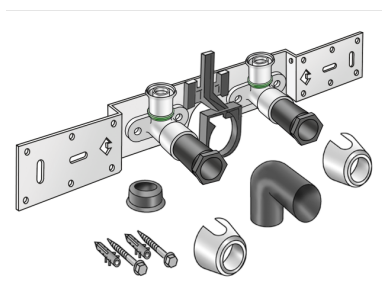

STEELOX

SMX485SB ?STEELOX connection set with siphon elbow 16x1/2" 15cm

57268B02

Areas of application

With SMX480 wall bracket fitting elbow 90°, sound-insulated; stopper, metal mount, plugs and fastening elements, incl. elbow for connecting to trap d50mm and galvanised nipple d30
DO NOT screw in any threaded pipes and cast iron fittings!

execution Double bridge

Product information

VPE1 1,00 KT1

VPE2 15,00 KT2

weight 1,092 KGM

text ?STEELOX connection set with siphon elbow

INTRNR 74122000

code SMX485SB

Art. No	label	d1 mm
57268B02	16x1/2" 15cm	16