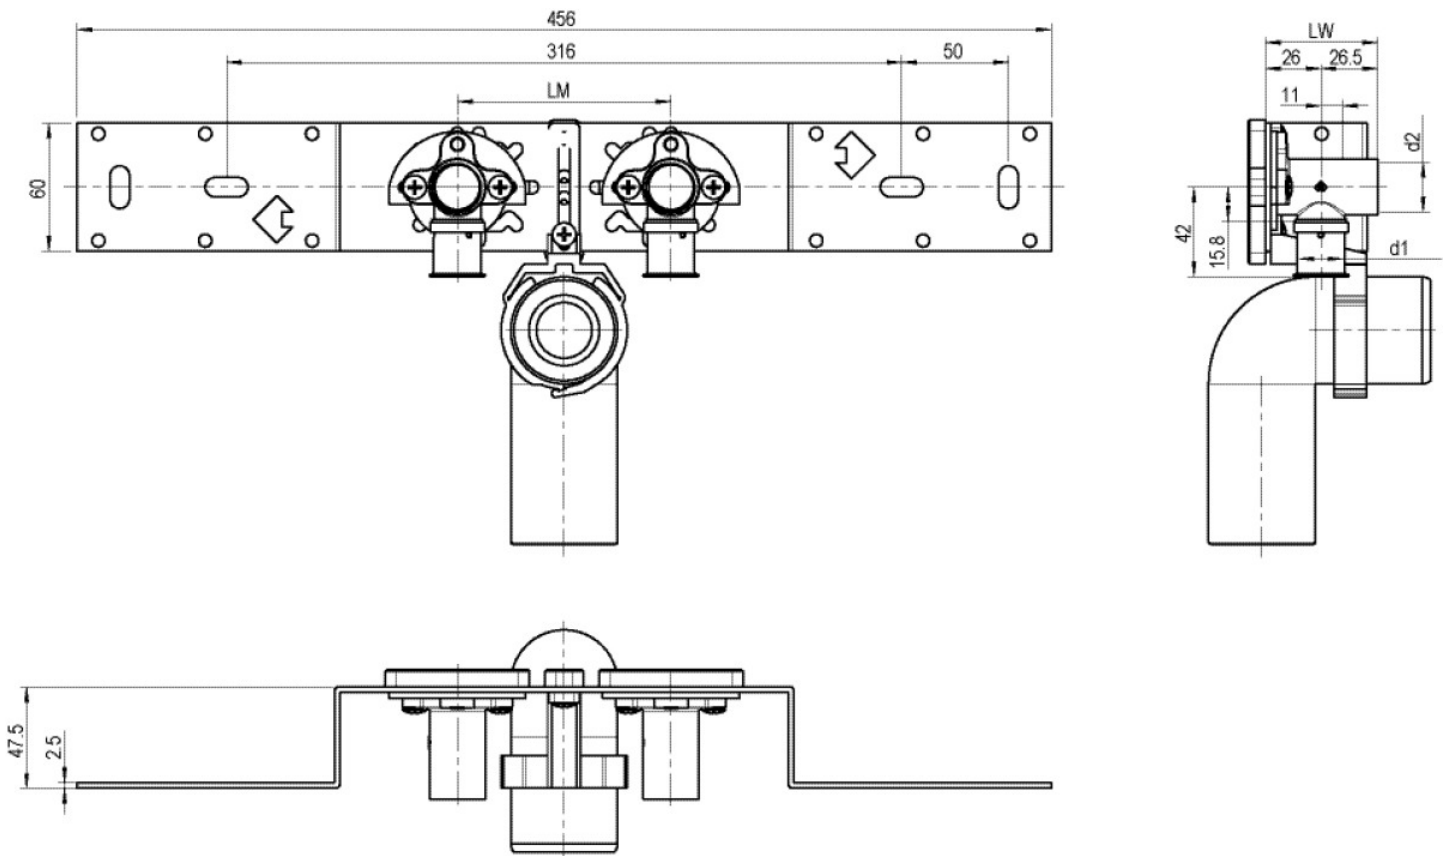

# STEELOX

SMX485SB STEELOX connection set with siphon elbow 20x1/2" 8-10cm

57264D02

Areas of application

With SMX480 wall bracket fitting elbow 90°, sound-insulated; stopper, metal mount, plugs and fastening elements, incl. elbow for connecting to trap d50mm and galvanised nipple d30  
DO NOT screw in any threaded pipes and cast iron fittings!

## Article information

**port 1** Pressing socket

**execution** Double bridge

## Product information

**VPE1** 1,00 KT1

**VPE2** 15,00 KT2

**weight** 1,088 KGM

**text** ?STEELOX connection set with siphon elbow

**INTRNR** 74122000

**code** SMX485SB

Art. No	label	d1 mm
57264D02	20x1/2" 8-10cm	20