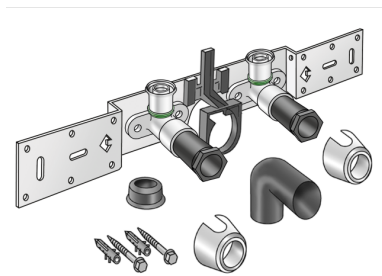

# STEELOX

SMX485SB STEELOX connection set with siphon elbow 20x1/2" 8-10cm

57264D02

Areas of application

With SMX480 wall bracket fitting elbow 90°, sound-insulated; stopper, metal mount, plugs and fastening elements, incl. elbow for connecting to trap d50mm and galvanised nipple d30  
DO NOT screw in any threaded pipes and cast iron fittings!

## Article information

**port 1** Pressing socket

**execution** Double bridge

## Product information

**VPE1** 1,00 KT1

**VPE2** 15,00 KT2

**weight** 1,088 KGM

**text** ?STEELOX connection set with siphon elbow

**INTRNR** 74122000

**code** SMX485SB

Art. No	label	d1 mm
57264D02	20x1/2" 8-10cm	20