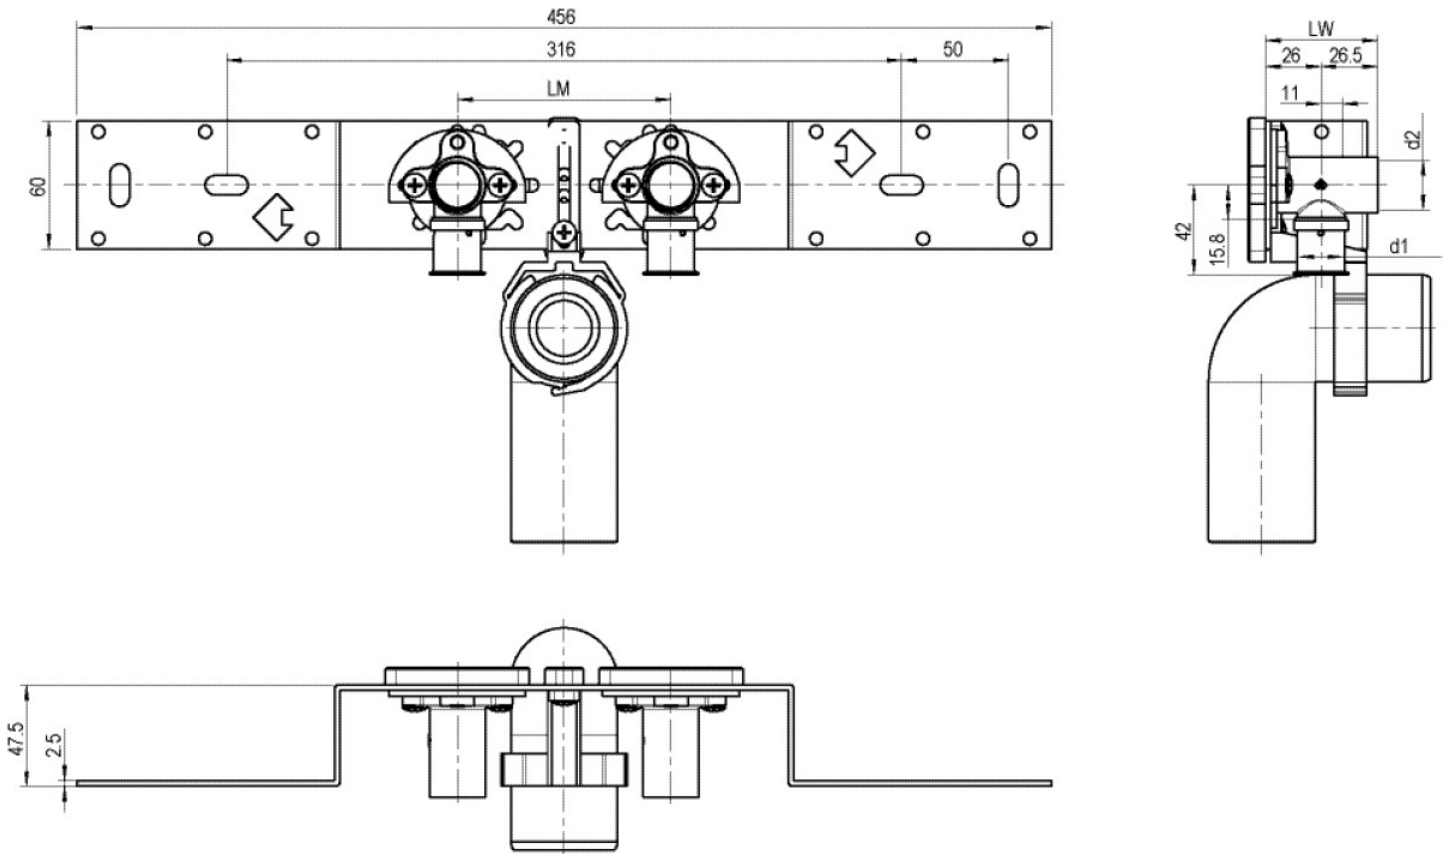

## Article information

**port 1** Gas female thread, cylindrical (BSPP)

**execution** Double bridge

## Product information

**VPE1** 1,00 KT1

**VPE2** 15,00 KT2

**weight** 1,034 KGM

**text** STEELOX zeta connection set with elbow

**INTRNR** 74122000

**code** SMX485SZ

Art. No	label	d1 mm
57294B02	16x1/2" 8-10cm	16