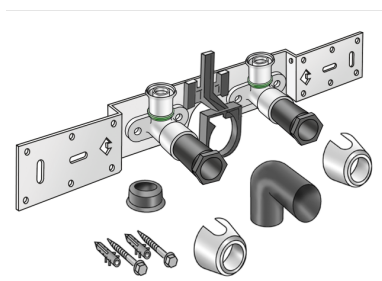

## SMX485SZ STEELOX zeta connection set with elbow 16x1/2" 8-10cm

57294B02

### Areas of application

With SMX480Z zeta value-optimised press-fit wall bracket fitting with female thread 90°, sound-insulated; stopper, metal mount, plugs and fastening elements, incl. elbow for connecting to trap d50mm and galvanised nipple d30

## Article information

**port 1** Gas female thread, cylindrical (BSPP)

**execution** Double bridge

## Product information

**VPE1** 1,00 KT1

**VPE2** 15,00 KT2

**weight** 1,034 KGM

**text** STEELOX zeta connection set with elbow

**INTRNR** 74122000

**code** SMX485SZ

Art. No	label	d1 mm
57294B02	16x1/2" 8-10cm	16