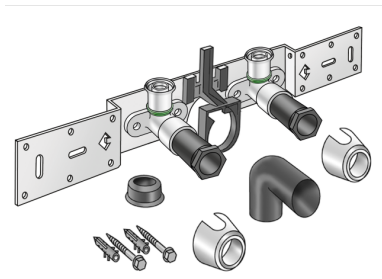

STEELOX

SMX485SZ STEELOX zeta connection set with elbow 16x1/2" 15cm

57298B02

Areas of application

With SMX480Z zeta value-optimised press-fit wall bracket fitting with female thread 90°, sound-insulated; stopper, metal mount, plugs and fastening elements, incl. elbow for connecting to trap d50mm and galvanised nipple d30

DO NOT screw in any threaded pipes and cast iron fittings!

Approvals:

Specifications

Article information

port 1 Gas female thread, cylindrical (BSPP)

execution Double bridge

Product information

VPE1 1,00 KT1

VPE2 15,00 KT2

weight 1,060 KGM

text STEELOX zeta connection set with elbow

INTRNR 74122000

code SMX485SZ

Art. No	label	d1 mm
57298B02	16x1/2" 15cm	16