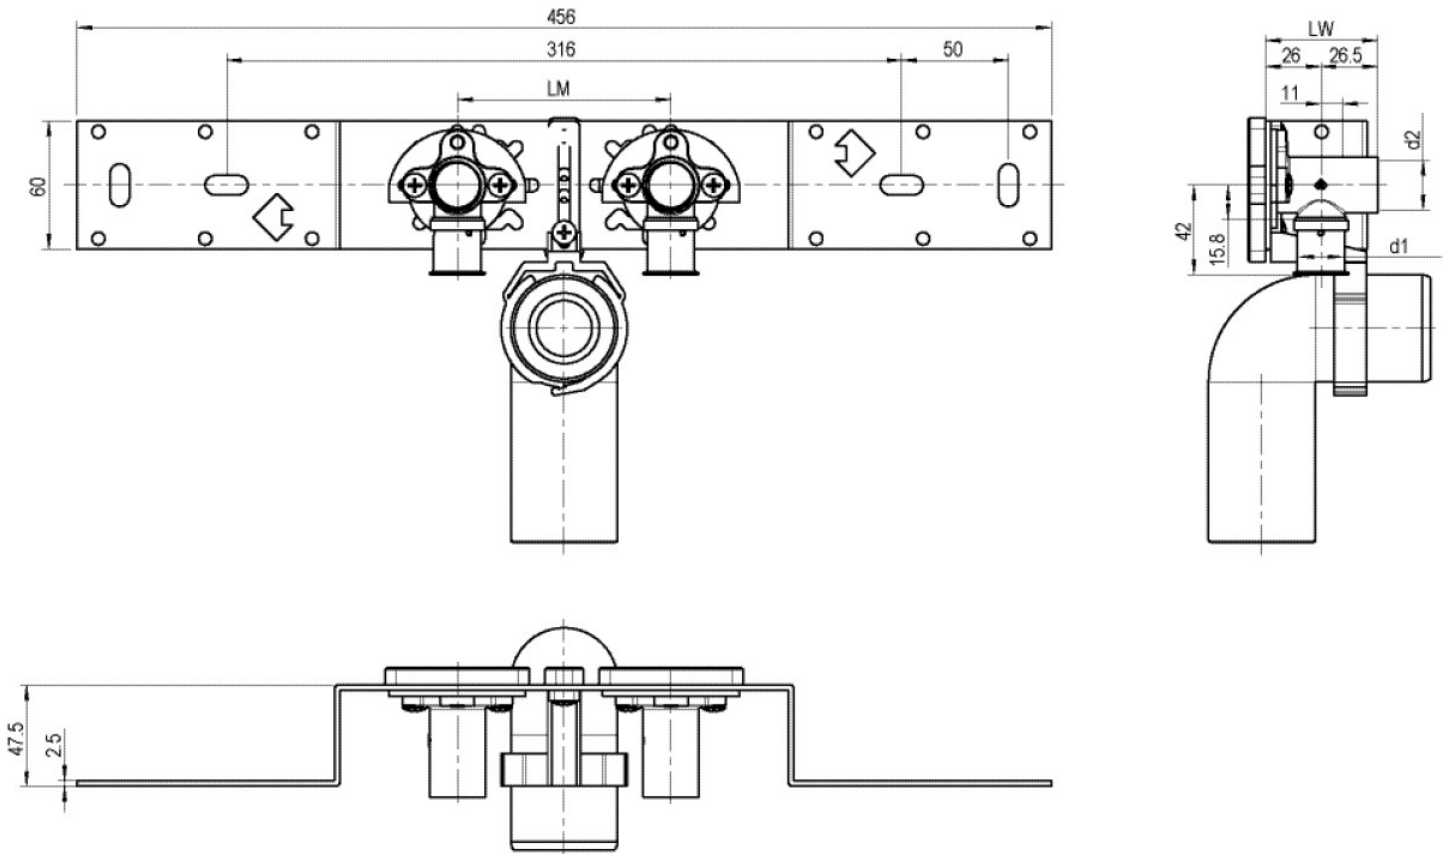

STEELOX

SMX485SZ STEELOX zeta connection set with elbow 20x1/2" 8-10cm

57294D02

Areas of application

With SMX480Z zeta value-optimised press-fit wall bracket fitting with female thread 90°, sound-insulated; stopper, metal mount, plugs and fastening elements, incl. elbow for connecting to trap d50mm and galvanised nipple d30

DO NOT screw in any threaded pipes and cast iron fittings!

Approvals:

Specifications

Article information

port 1 Gas female thread, cylindrical (BSPP)

execution Double bridge

Product information

VPE1 1,00 KT1

VPE2 15,00 KT2

weight 1,054 KGM

text STEELOX zeta connection set with elbow

INTRNR 74122000

code SMX485SZ

Art. No	label	d1 mm
57294D02	20x1/2" 8-10cm	20