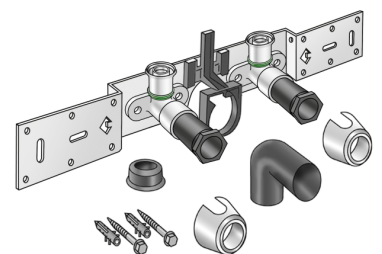

STEELOX

SMX485SZ STEELOX zeta connection set with elbow 20x1/2" 15cm

57298D02

Areas of application

With SMX480Z zeta value-optimised press-fit wall bracket fitting with female thread 90°, sound-insulated; stopper, metal mount, plugs and fastening elements, incl. elbow for connecting to trap d50mm and galvanised nipple d30

DO NOT screw in any threaded pipes and cast iron fittings!

Approvals:

Specifications

Article information

port 1	Gas female thread, cylindrical (BSPP)
execution	Double bridge

Product information

VPE1	1,00 KT1
VPE2	15,00 KT2
weight	1,080 KGM
text	STEELOX zeta connection set with elbow
INTRNR	74122000
code	SMX485SZ

Art. No	label	d1 mm
57298D02	20x1/2" 15cm	20