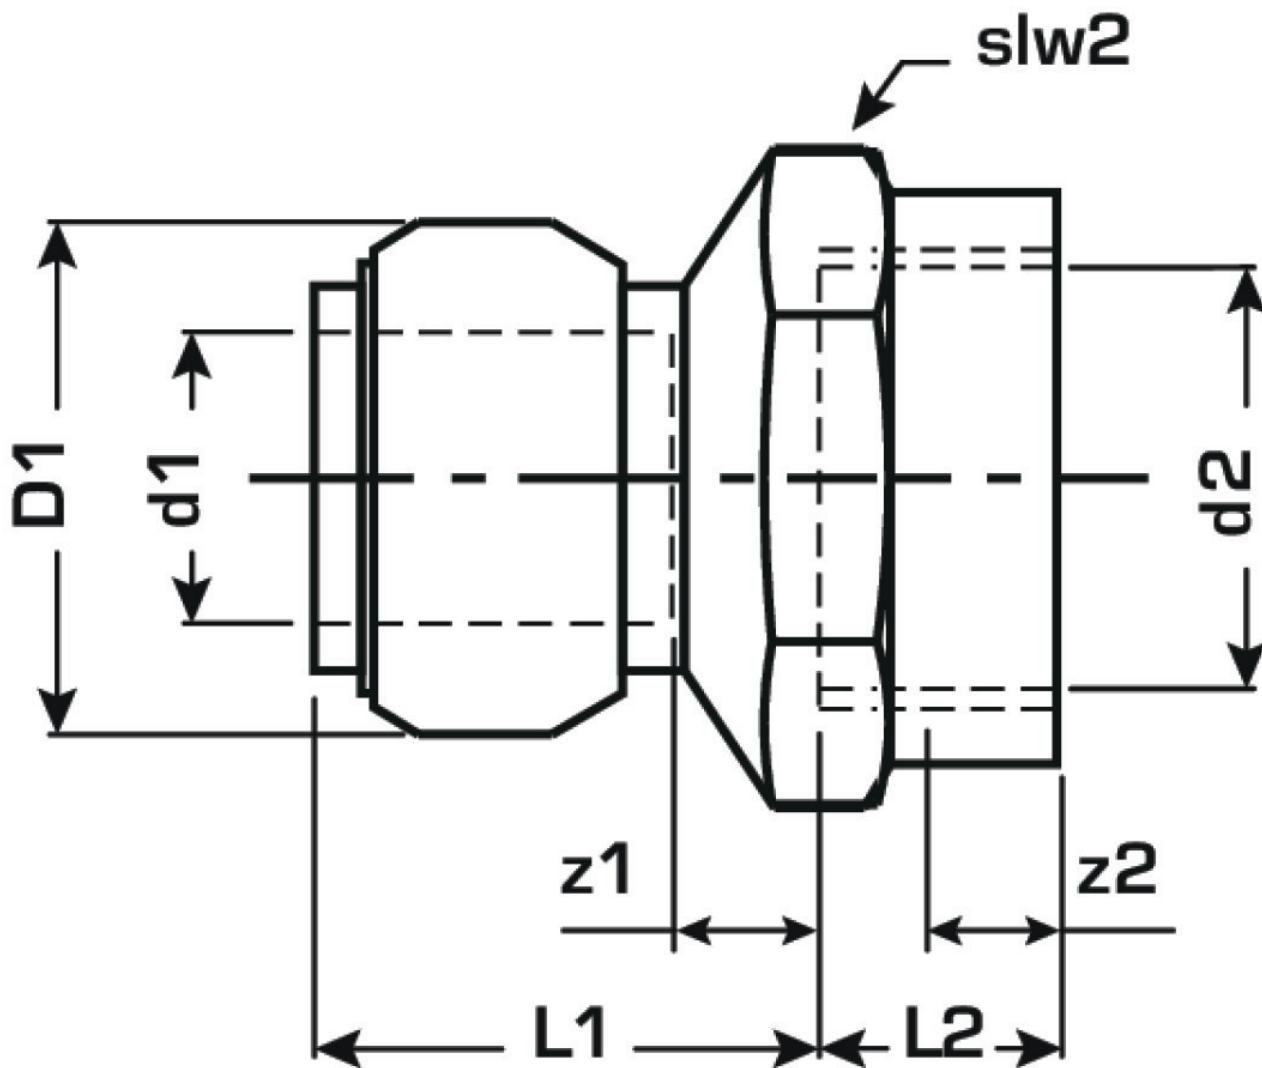

STEEL FIX EDELSTAHL

NF457 Stainless steel push-adaptor female
15x1/2"

53206B02

Areas of application

Push-in adaptor female made of stainless steel 1.4401, incl. EPDM sealing components and pull-out barriers, can be disassembled, to pressure-test Steelfix and copper pipes

ATTENTION, only use for pressure testing!

Approvals:

Specifications

Article information

port 1	Einsteck
port 2	Einsteck
execution	1-teilig
design	gerade

Technical properties

maximum working pressure at 20 ° C	16 bar
------------------------------------	--------

Product information

VPE1	10 SA1
VPE2	150 KT1
weight	0,087 KGM
text	Stainless steel push-adaptor female
INTRNR	73071990
main material group	STEELFIX
material group	EDELSTAHL pushfittings
code	NF457

Art. No	label	d2	d1 mm	L1 mm	L2 mm	z1 mm	z2 mm	slw2 mm
53206B02	15x1/2"	1/2 Zoll (15)	15	25	17	3	3	25