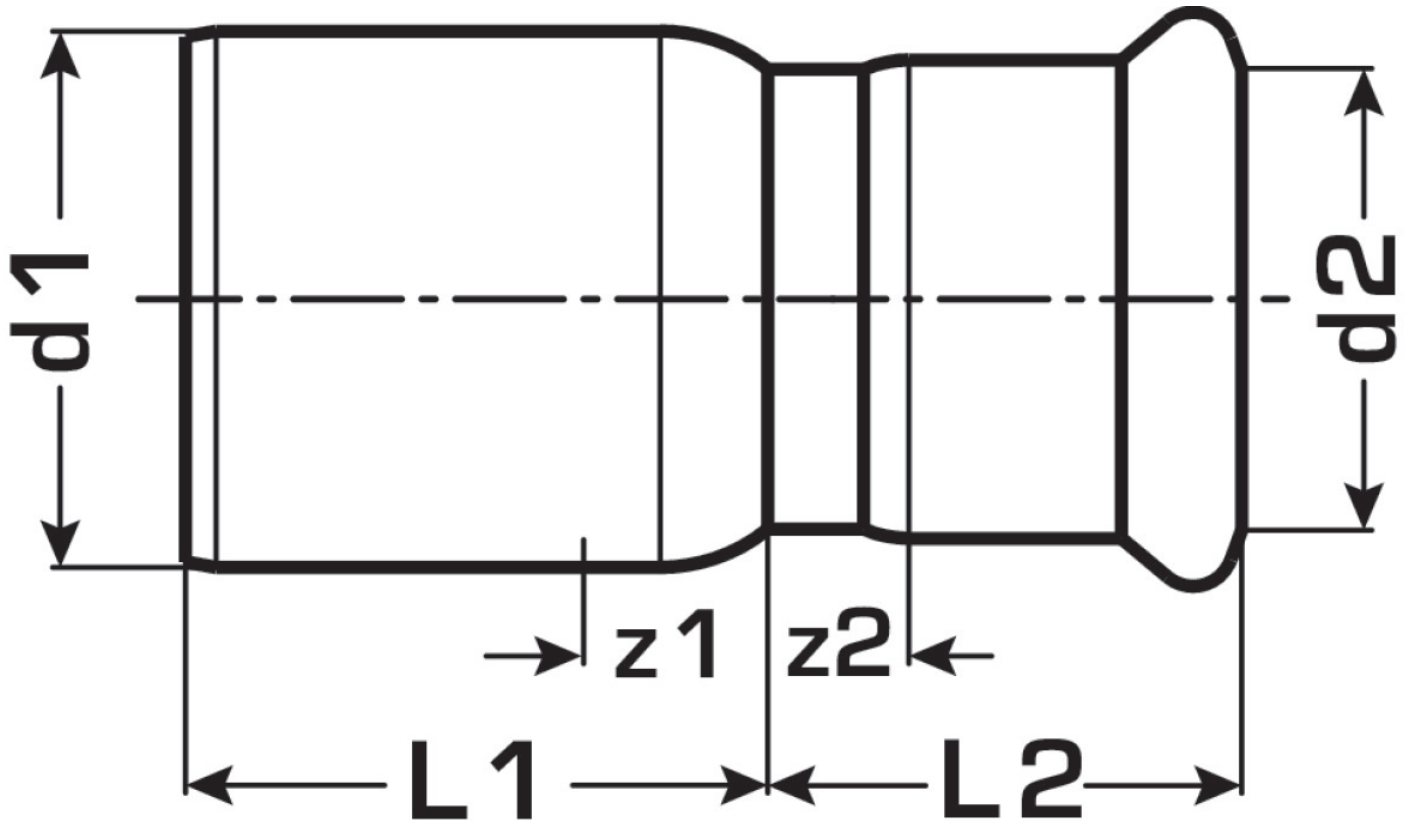

STEEL FIX EDELSTAHL

NP411 Stainless steel press-red.socket
male/female 22/18

53601DC0

Areas of application

Press-fit reducing nipple, f/m, straight, made of stainless steel 1.4404, incl. EPDM sealing components, d15-54 "leak before pressed"

Press contour: M

Approvals:

Specifications

Article information

port 1	Pressmuffe
port 2	Zapfen/Rohrende
execution	1-teilig
design	gerade
press contour	M

Product information

VPE1	10 SA1
VPE2	120 KT1
VPE3	3000 DDP
weight	0,046 KGM
text	Stainless steel press-red.socket male/female
INTRNR	73072980
main material group	STEELFIX
material group	EDELSTAHL pressfittings
code	NP411

Art. No	label	d1 mm	d2 mm	L1 mm	L2 mm	z1 mm	z2 mm
53601DC0	22/18	22	18	28	30	8	9