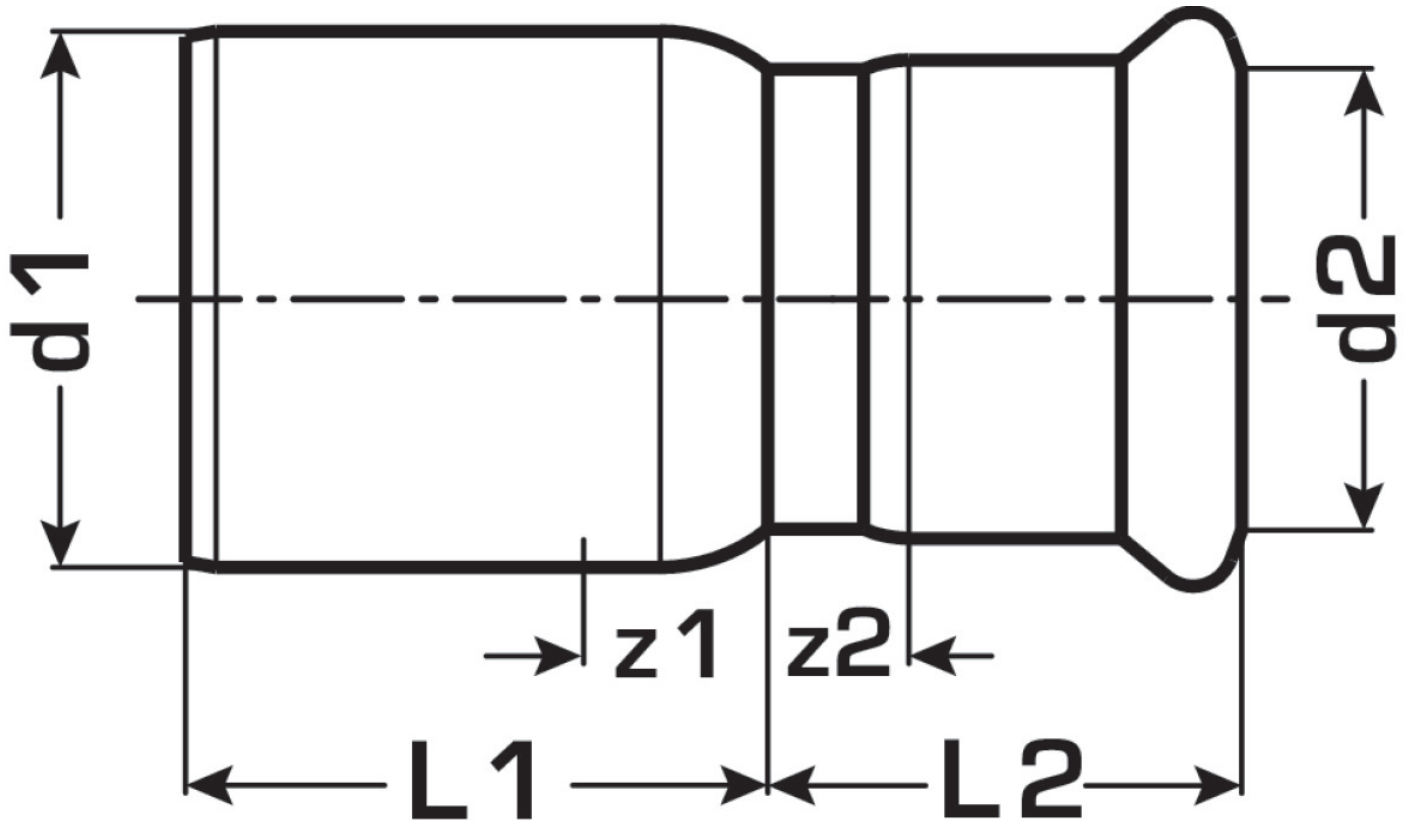

STEEL FIX EDELSTAHL

NP411 Stainless steel press-red.socket
male/female 28/15

53601EB0

Areas of application

Press-fit reducing nipple, f/m, straight, made of stainless steel 1.4404, incl. EPDM sealing components, d15-54 "leak before pressed"

Press contour: M

Approvals:

Specifications

Article information

port 1	Pressmuffe
port 2	Zapfen/Rohrende
execution	1-teilig
design	gerade
press contour	M

Product information

VPE1	10 SA1
VPE2	80 KT1
VPE3	2000 DDP
weight	0,061 KGM
text	Stainless steel press-red.socket male/female
INTRNR	73072980
main material group	STEELFIX
material group	EDELSTAHL pressfittings
code	NP411

Art. No	label	d1 mm	d2 mm	L1 mm	L2 mm	z1 mm	z2 mm
53601EB0	28/15	28	15	28	40	8	17