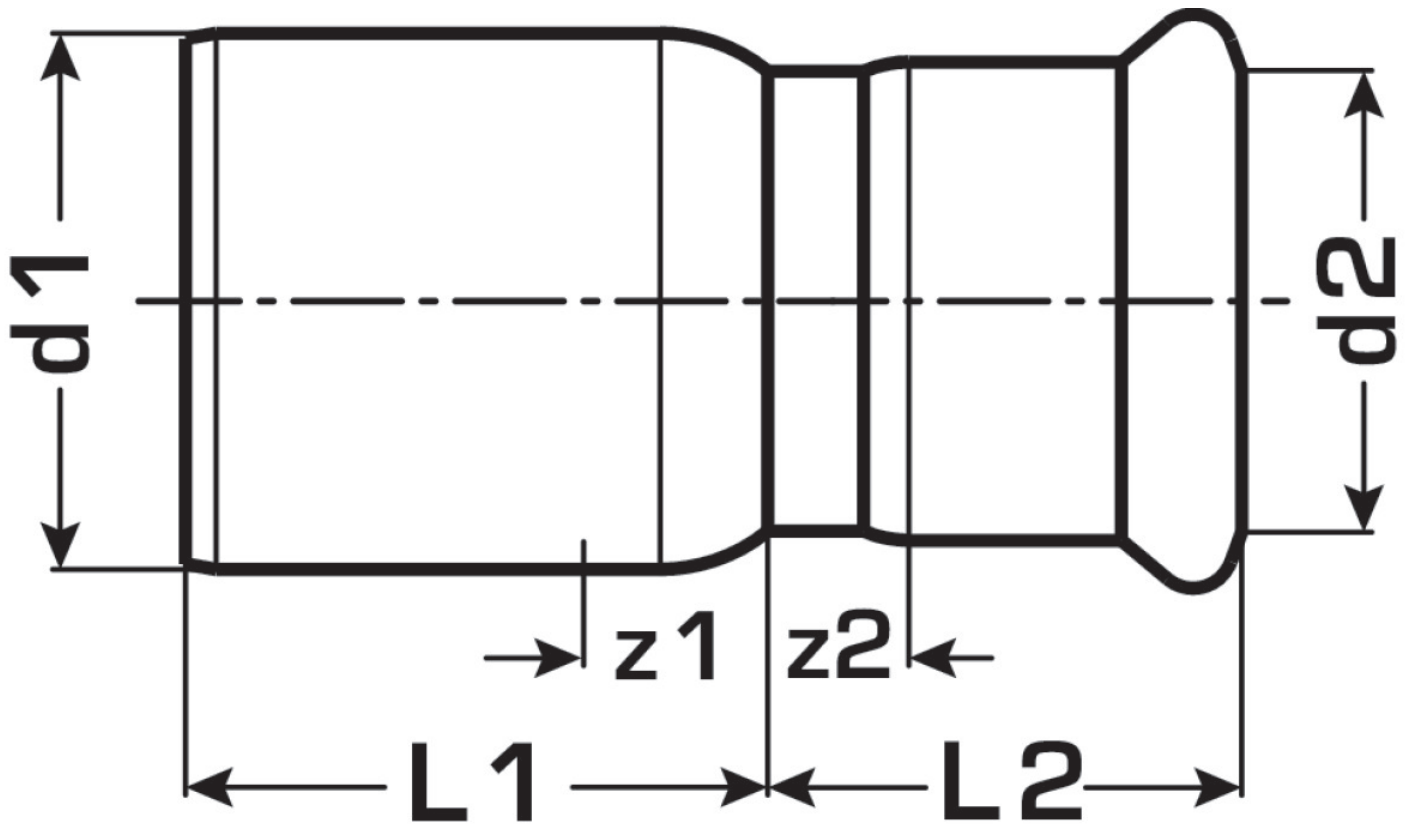

STEEL FIX EDELSTAHL

NP411 Stainless steel press-red.socket
male/female 28/18

53601EC0

Areas of application

Press-fit reducing nipple, f/m, straight, made of stainless steel 1.4404, incl. EPDM sealing components, d15-54 "leak before pressed"

Press contour: M

Approvals:

Specifications

Article information

port 1	Pressmuffe
port 2	Zapfen/Rohrende
execution	1-teilig
design	gerade
press contour	M

Product information

VPE1	10 SA1
VPE2	80 KT1
VPE3	2000 DDP
weight	0,055 KGM
text	Stainless steel press-red.socket male/female
INTRNR	73072980
main material group	STEELFIX
material group	EDELSTAHL pressfittings
code	NP411

Art. No	label	d1 mm	d2 mm	L1 mm	L2 mm	z1 mm	z2 mm
53601ECO	28/18	28	18	28	38	8	15