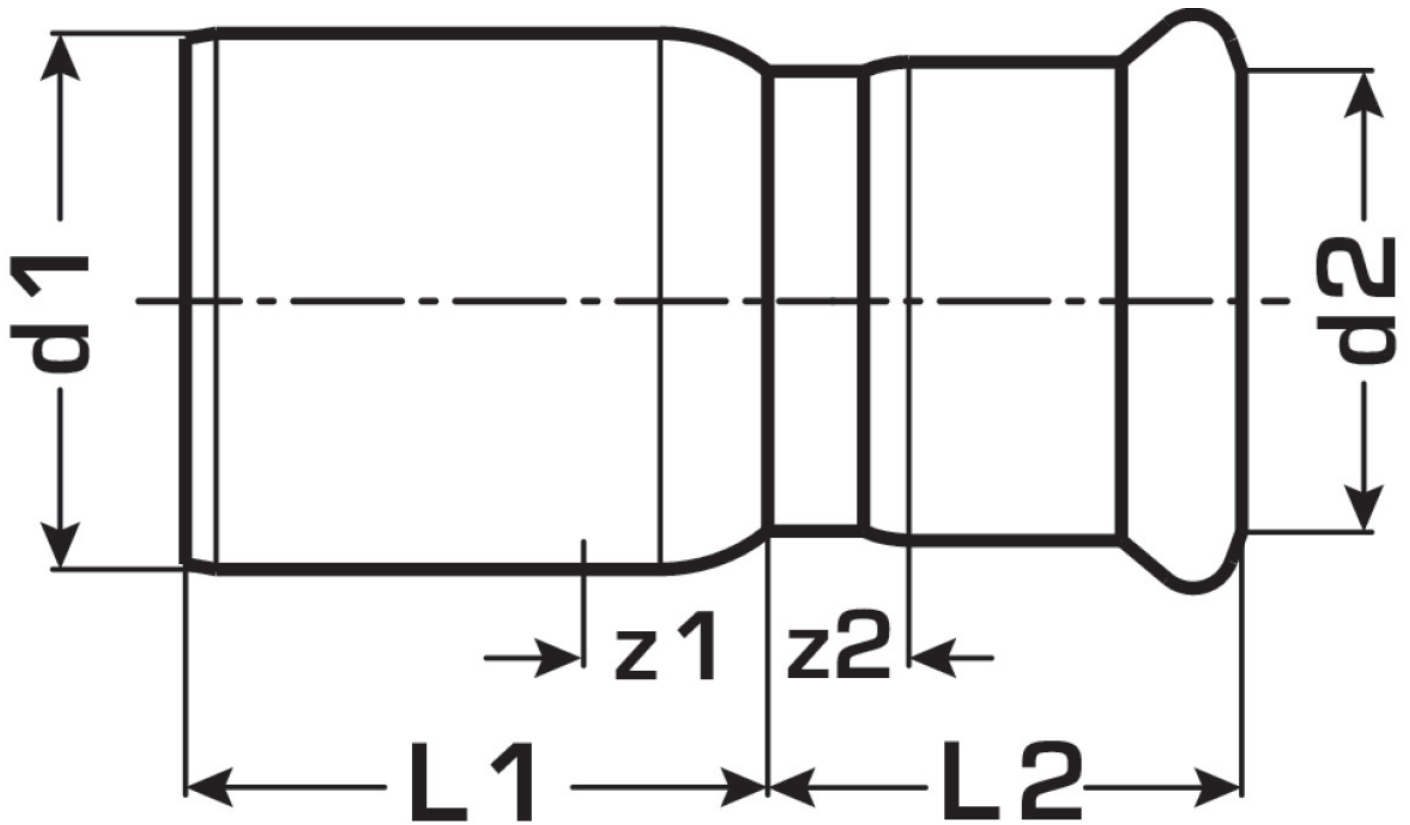

## Areas of application

Press-fit reducing nipple, f/m, straight, made of stainless steel 1.4404, incl. EPDM sealing components, d15-54 "leak before pressed"

Press contour: M

Art. No	label	d1 mm	d2 mm	L1 mm	L2 mm	z1 mm	z2 mm
53601FB0	35/15	35	15	32	47	12	21