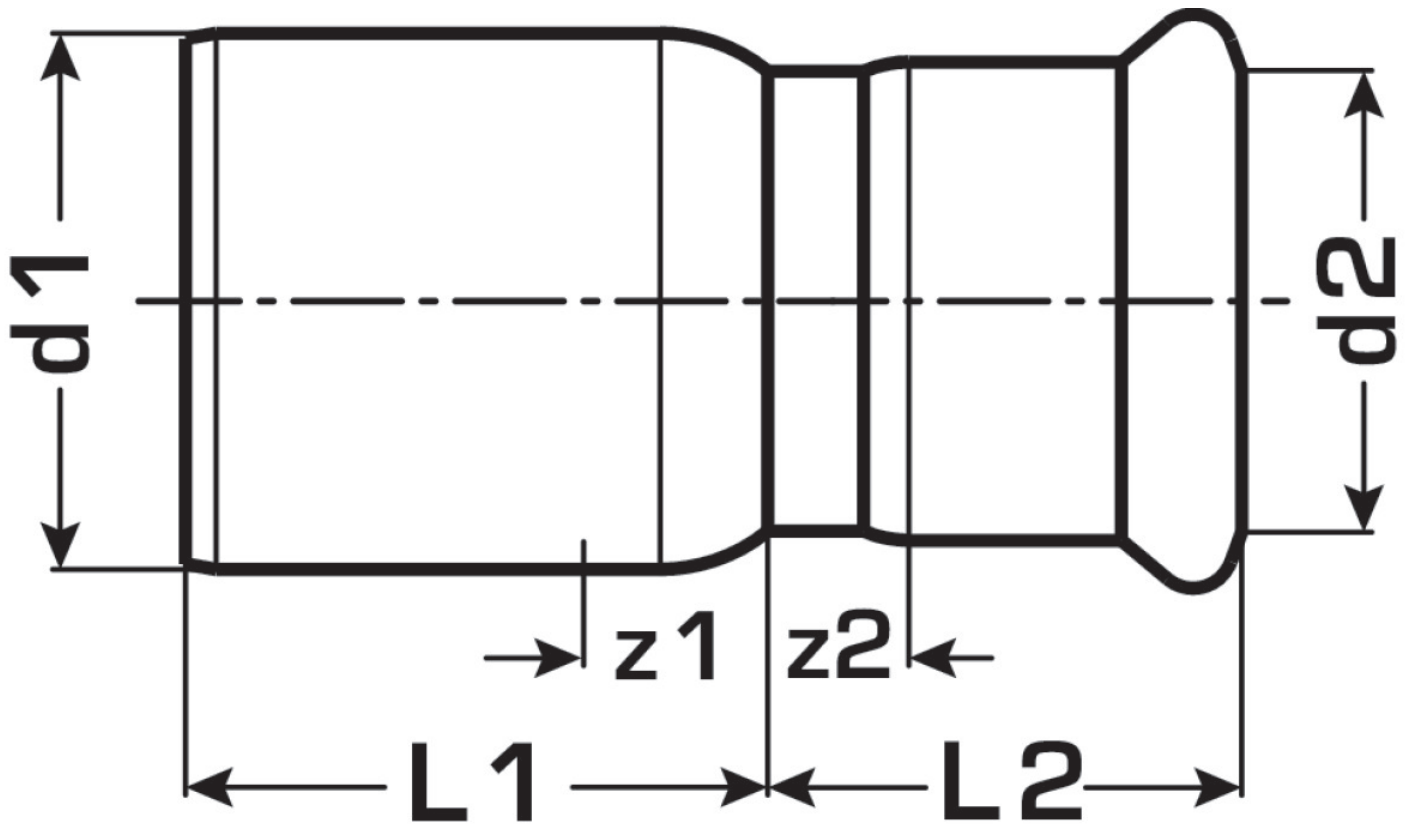

## Areas of application

Press-fit reducing nipple, f/m, straight, made of stainless steel 1.4404, incl. EPDM sealing components, d15-54 "leak before pressed"

Press contour: M

Art. No	label	d1 mm	d2 mm	L1 mm	L2 mm	z1 mm	z2 mm
53601FC0	35/18	35	18	32	46	12	20