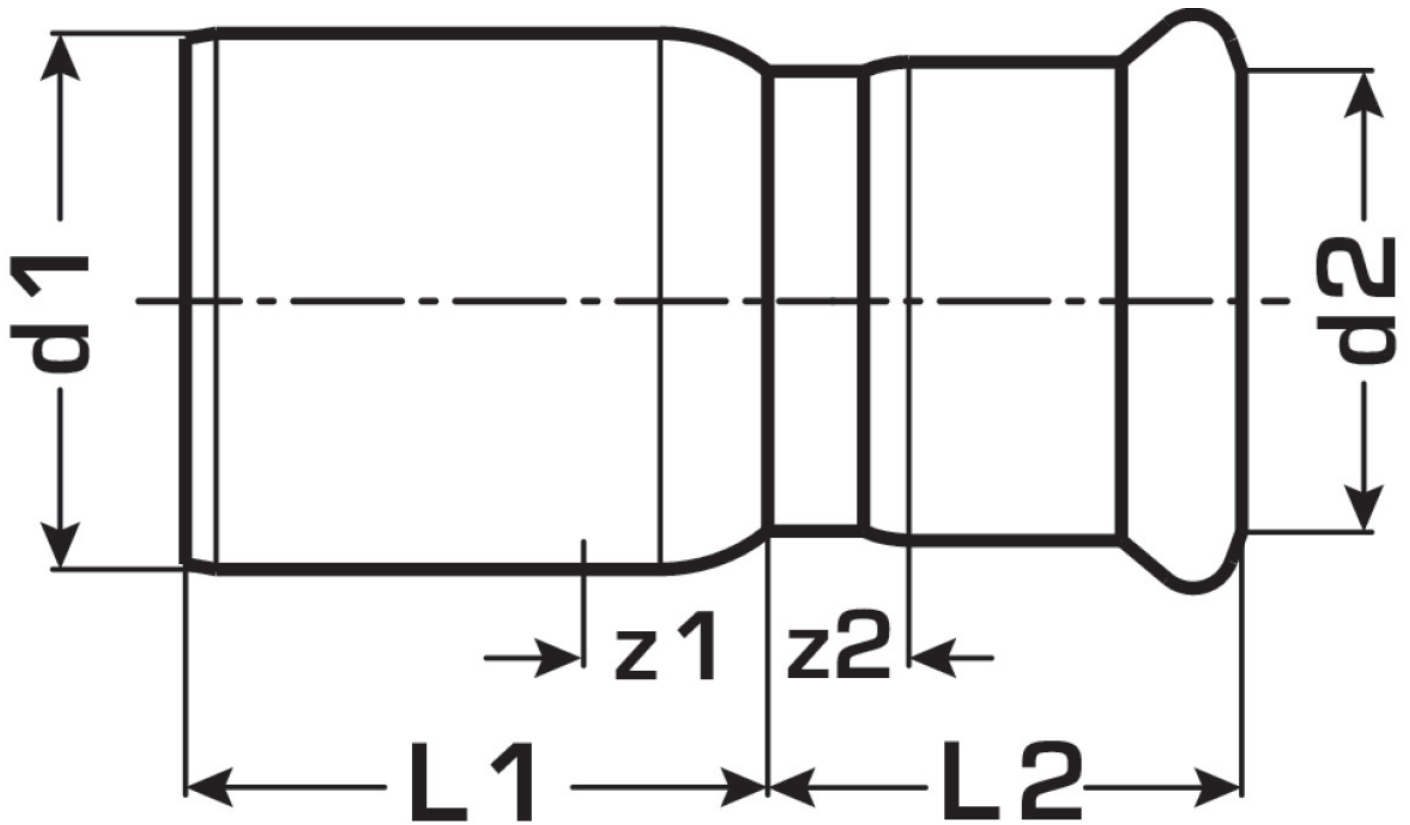

STEEL FIX EDELSTAHL

NP411 Stainless steel press-red.socket
male/female 35/22

53601FD0

Areas of application

Press-fit reducing nipple, f/m, straight, made of stainless steel 1.4404, incl. EPDM sealing components, d15-54 "leak before pressed"

Press contour: M

Approvals:

Specifications

Article information

port 1	Pressmuffe
port 2	Zapfen/Rohrende
execution	1-teilig
design	gerade
press contour	M

Product information

VPE1	5 SA1
VPE2	60 KT1
VPE3	1500 DDP
weight	0,077 KGM
text	Stainless steel press-red.socket male/female
INTRNR	73072980
main material group	STEELFIX
material group	EDELSTAHL pressfittings
code	NP411

Art. No	label	d1 mm	d2 mm	L1 mm	L2 mm	z1 mm	z2 mm
53601FD0	35/22	35	22	29	42	8	16