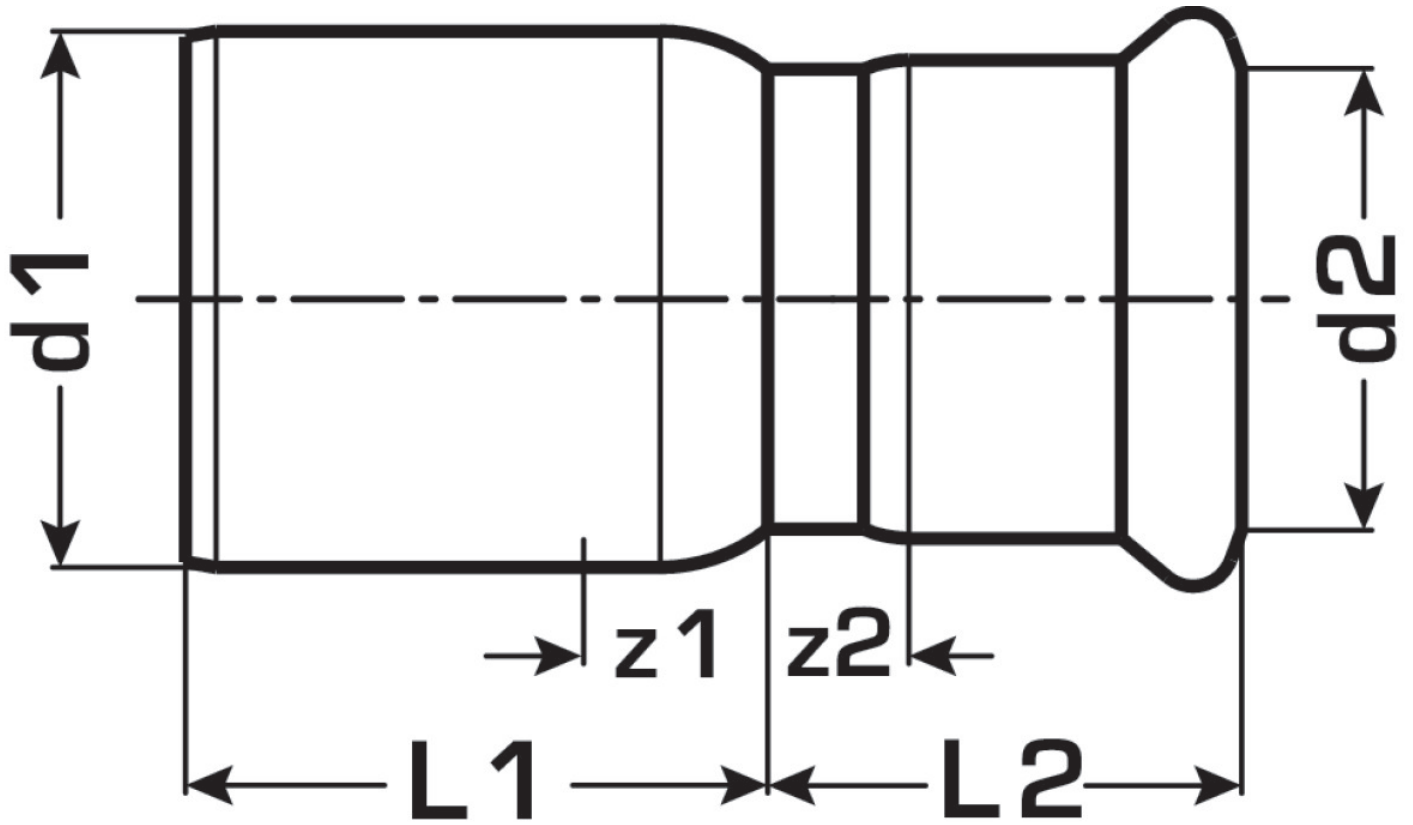

STEEL FIX EDELSTAHL

NP411 Stainless steel press-red.socket
male/female 35/28

53601FE0

Areas of application

Press-fit reducing nipple, f/m, straight, made of stainless steel 1.4404, incl. EPDM sealing components, d15-54 "leak before pressed"

Press contour: M

Approvals:

Specifications

Article information

port 1	Pressmuffe
port 2	Zapfen/Rohrende
execution	1-teilig
design	gerade
press contour	M

Product information

VPE1	5 SA1
VPE2	60 KT1
VPE3	1500 DDP
weight	0,084 KGM
text	Stainless steel press-red.socket male/female
INTRNR	73072980
main material group	STEELFIX
material group	EDELSTAHL pressfittings
code	NP411

Art. No	label	d1 mm	d2 mm	L1 mm	L2 mm	z1 mm	z2 mm
53601FE0	35/28	35	28	31	38	8	12