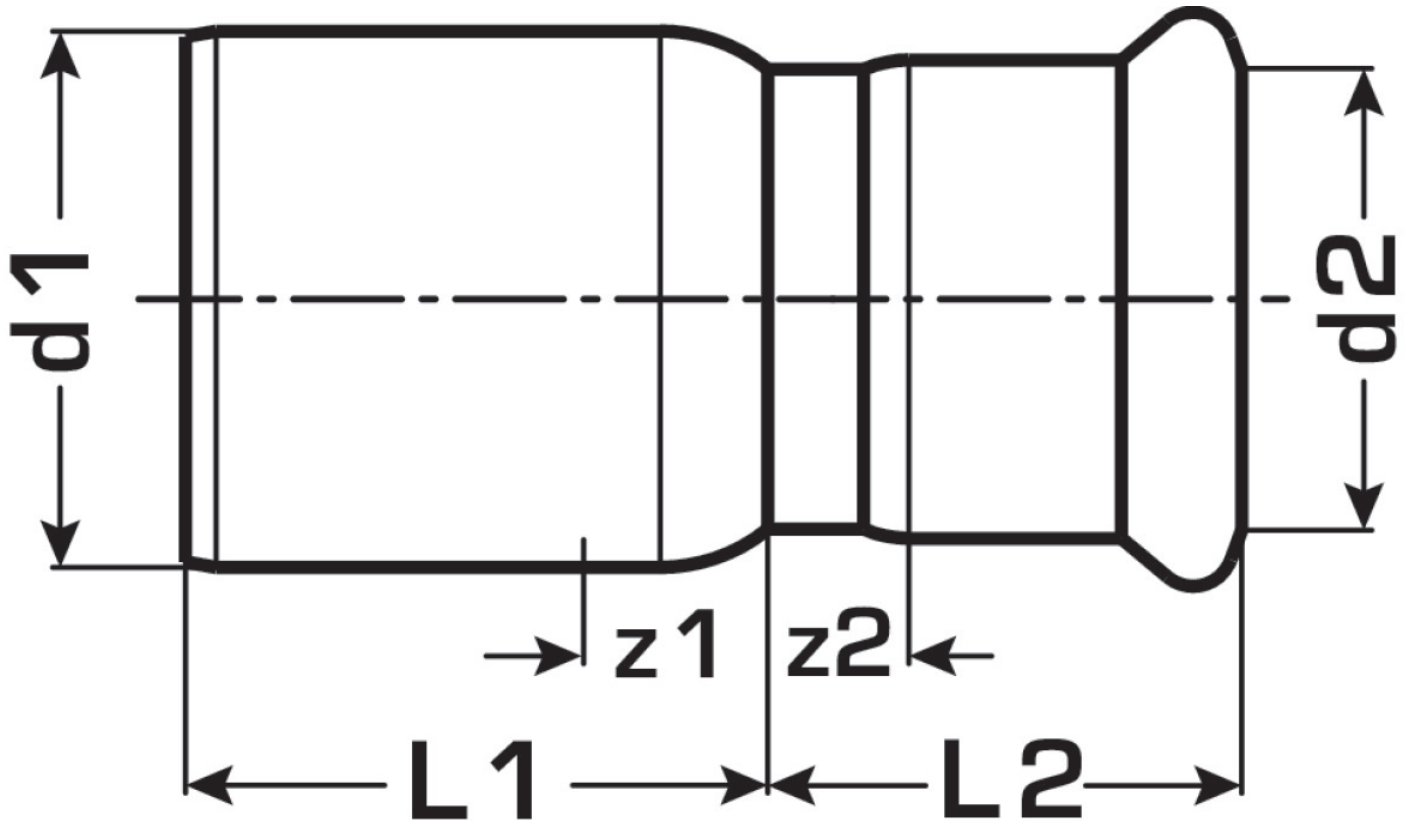

STEEL FIX EDELSTAHL

NP411 Stainless steel press-red.socket
male/female 42/22

53601GD0

Areas of application

Press-fit reducing nipple, f/m, straight, made of stainless steel 1.4404, incl. EPDM sealing components, d15-54 "leak before pressed"

Press contour: M

Approvals:

Specifications

Article information

port 1	Pressmuffe
port 2	Zapfen/Rohrende
execution	1-teilig
design	gerade
press contour	M

Product information

VPE1	4 SA1
VPE2	24 KT1
VPE3	600 DDP
weight	0,137 KGM
text	Stainless steel press-red.socket male/female
INTRNR	73072980
main material group	STEELFIX
material group	EDELSTAHL pressfittings
code	NP411

Art. No	label	d1 mm	d2 mm	L1 mm	L2 mm	z1 mm	z2 mm
53601GD0	42/22	42	22	33	53	12	23