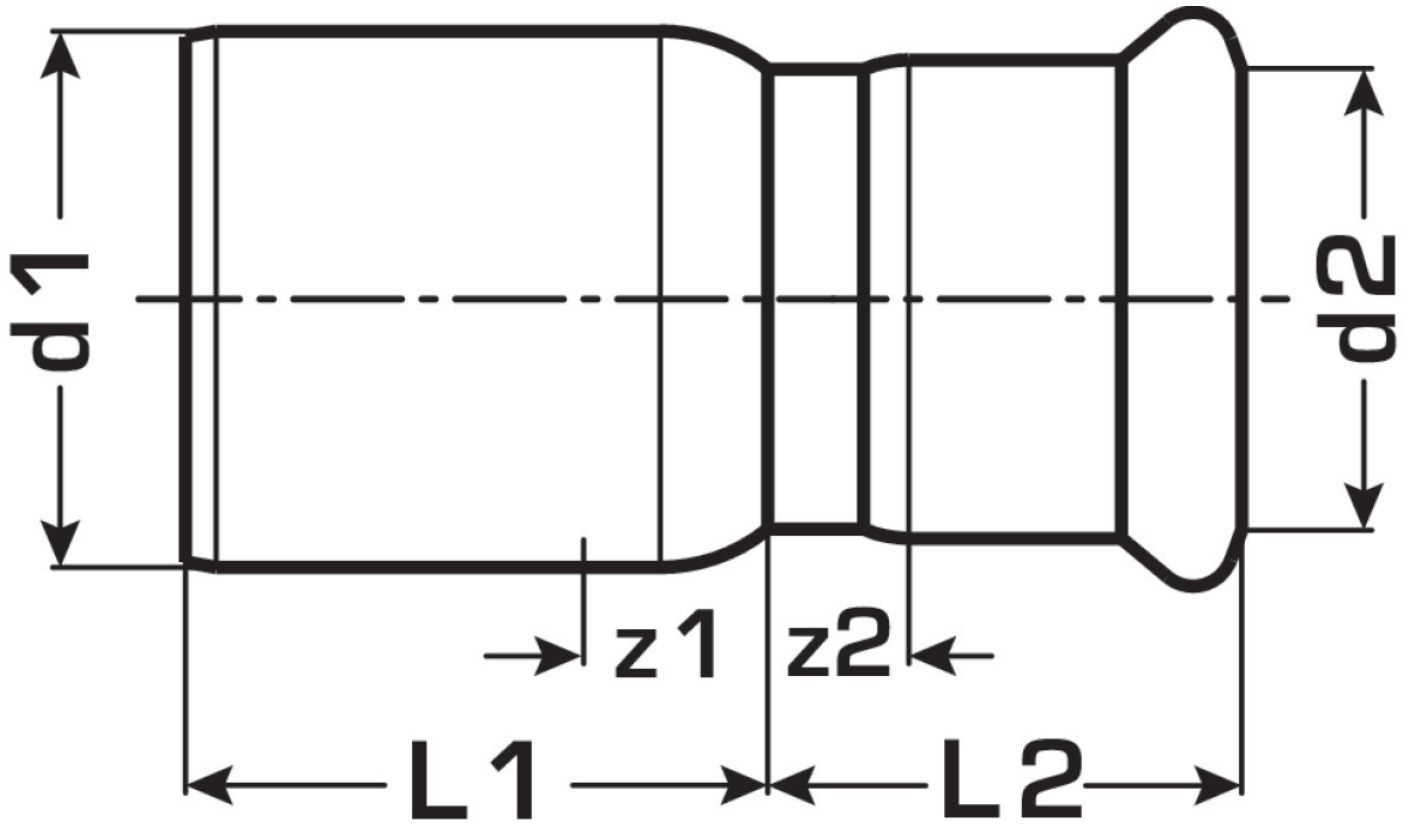

STEEL FIX EDELSTAHL

NP411 Stainless steel press-red.socket
male/female 42/28

53601GE0

Areas of application

Press-fit reducing nipple, f/m, straight, made of stainless steel 1.4404, incl. EPDM sealing components, d15-54 "leak before pressed"

Press contour: M

Approvals:

Specifications

Article information

port 1	Pressmuffe
port 2	Zapfen/Rohrende
execution	1-teilig
design	gerade
press contour	M

Product information

VPE1	4 SA1
VPE2	24 KT1
VPE3	600 DDP
weight	0,114 KGM
text	Stainless steel press-red.socket male/female
INTRNR	73072980
main material group	STEELFIX
material group	EDELSTAHL pressfittings
code	NP411

Art. No	label	d1 mm	d2 mm	L1 mm	L2 mm	z1 mm	z2 mm
53601GE0	42/28	42	28	31	51	8	21