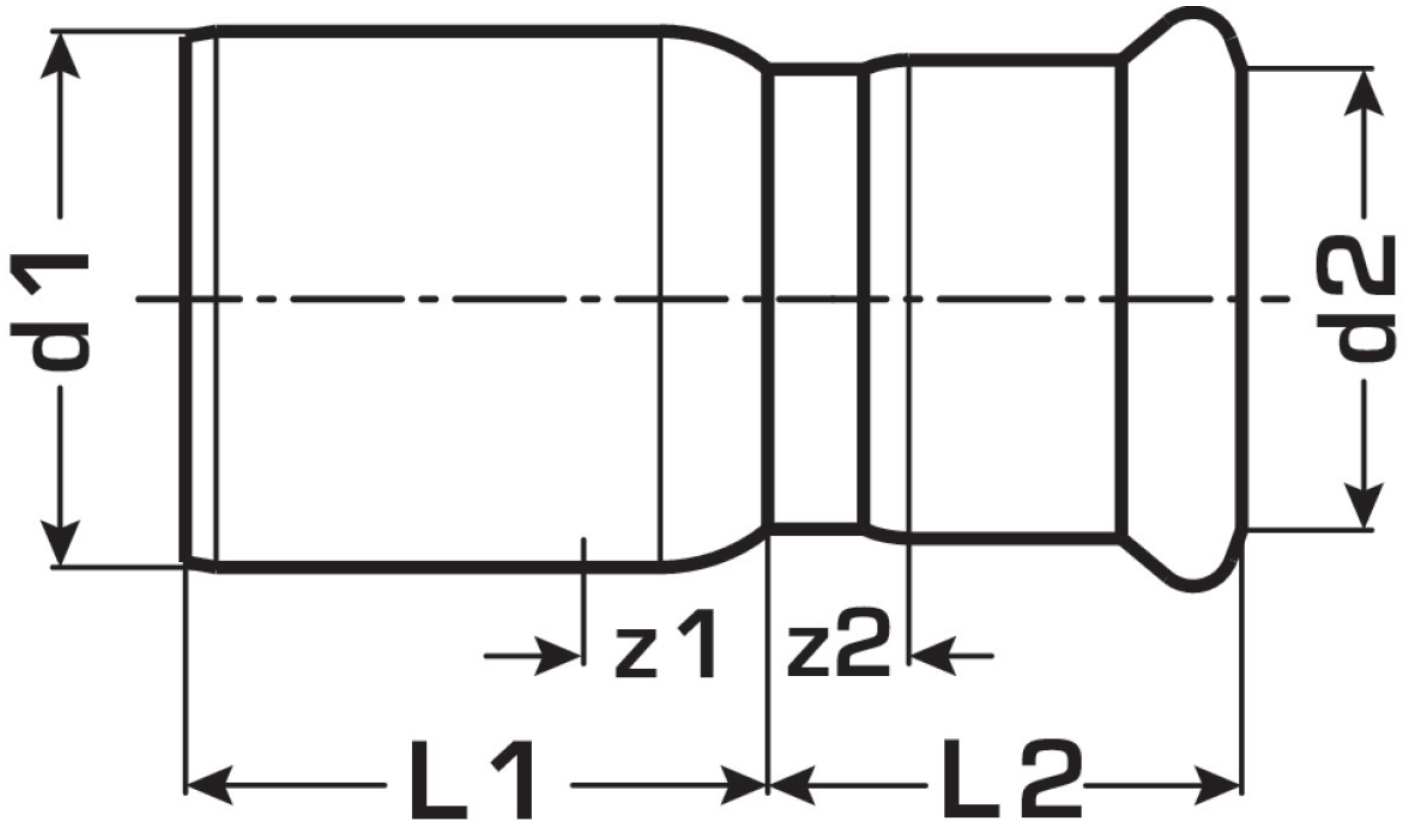

## Areas of application

Press-fit reducing nipple, f/m, straight, made of stainless steel 1.4404, incl. EPDM sealing components, d15-54 "leak before pressed"

Press contour: M

Art. No	label	d1 mm	d2 mm	L1 mm	L2 mm	z1 mm	z2 mm
53601HG0	54/42	54	42	40	55	10	20