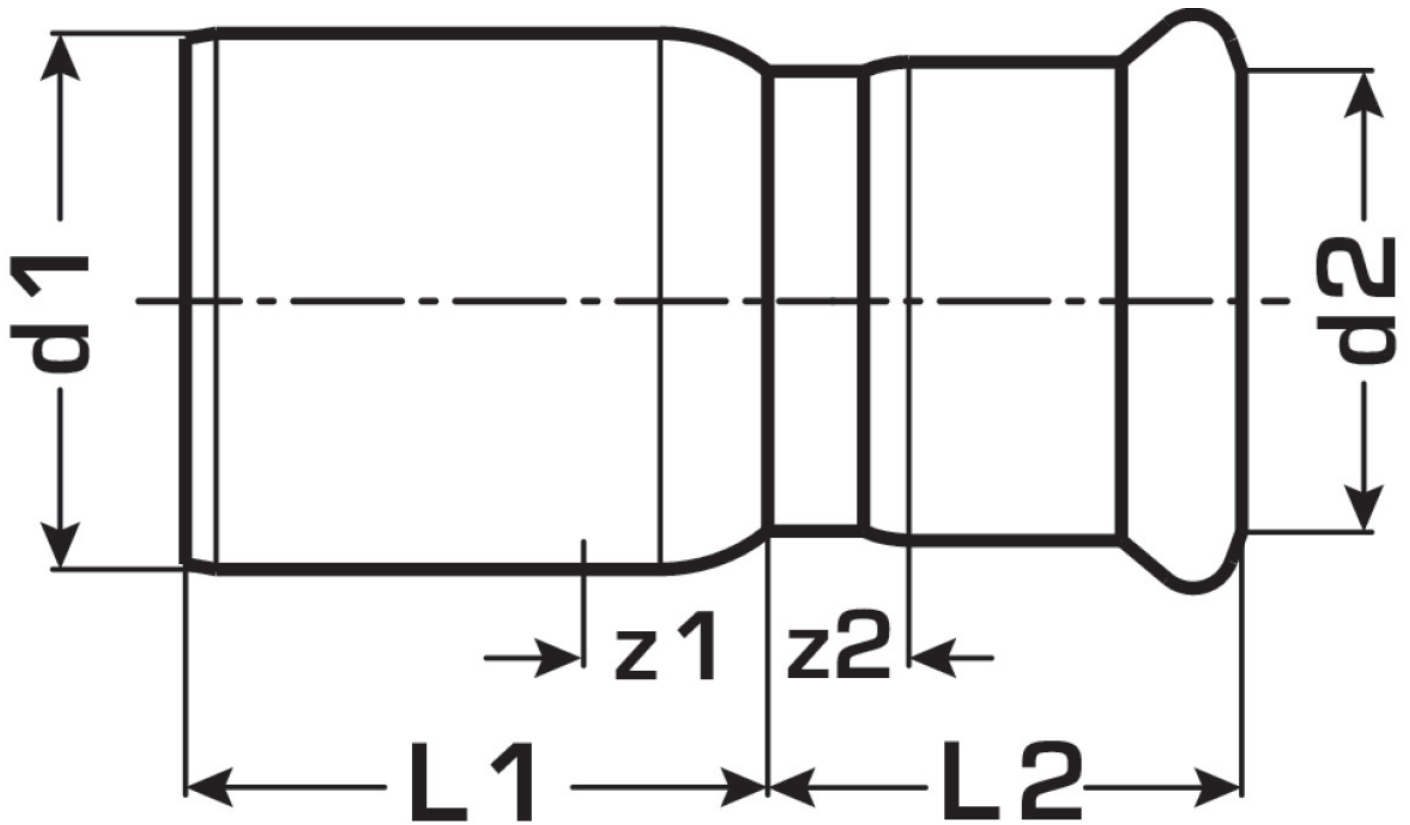

STEEL FIX EDELSTAHL

NP411 Stainless steel press-red.socket
male/female 89/76

53601KJ0

Areas of application

Press-fit reducing nipple, f/m, straight, made of stainless steel 1.4404, incl. EPDM sealing components, d15-54 "leak before pressed"

Press contour: M

Approvals:

Specifications

Article information

port 1	Pressmuffe
port 2	Zapfen/Rohrende
execution	1-teilig
design	gerade
press contour	M

Product information

VPE1	2 SA1
weight	0,7 KGM
text	Stainless steel press-red.socket male/female
INTRNR	73072980
main material group	STEELFIX
material group	EDELSTAHL pressfittings
code	NP411

Art. No	label	d1 mm	d2 mm	L1 mm	L2 mm	z1 mm	z2 mm
53601KJ0	89/76	88.9	76	68	88	13	25