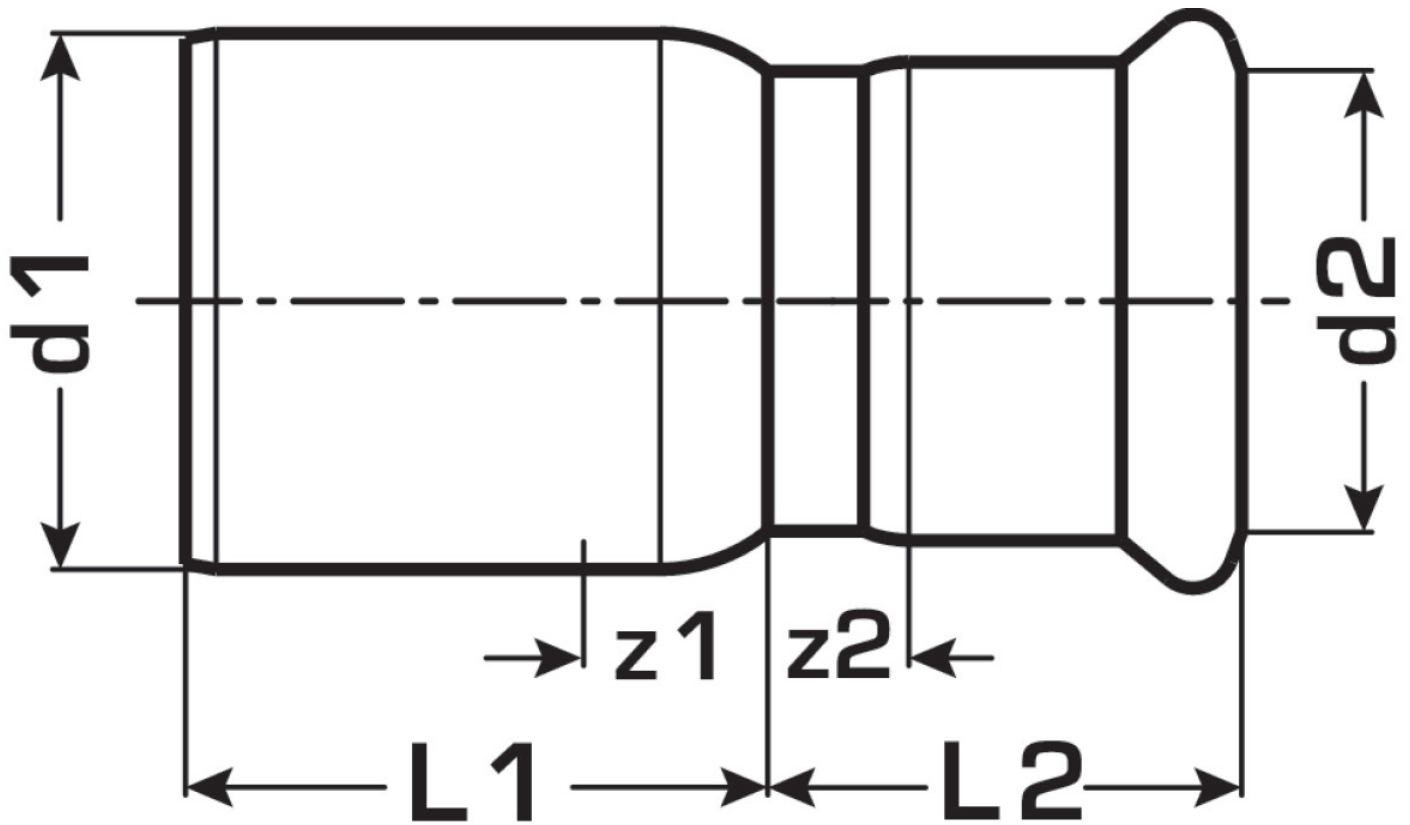

Art. No	label	d1 mm	d2 mm	L1 mm	L2 mm	z1 mm	z2 mm
53601LK0	108/89	108	89	77	113	14	36