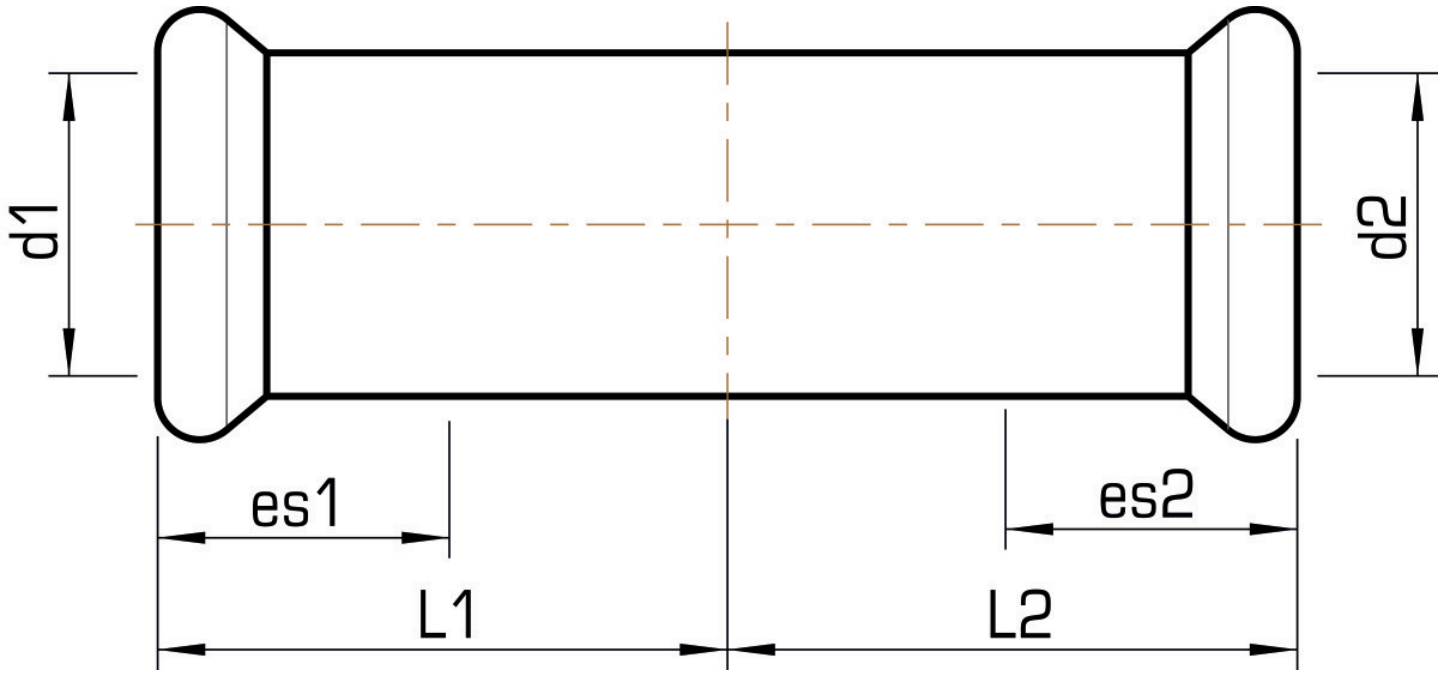

STEEL FIX EDELSTAHL

NP415 STEELFIX stainless steel press-fit repair coupling 76,1

53605JJ0

Areas of application

Press-fit repair coupling straight made of stainless steel 1.4404, incl. EPDM sealing components, d15-54 "leak before pressed"

Press contour: M

Approvals:

Specifications

Article information

port 1	Pressmuffe
port 2	Pressmuffe
execution	1-part
design	gerade
press contour	M

Technical properties

insertion depth 1 (es1)	60 mm
-------------------------	-------

Product information

VPE1	2,00 SA1
VPE2	20,00 KT1
weight	1,000 KGM
text	STEELFIX stainless steel press-fit repair coupling
INTRNR	73072980
material group	EDELSTAHL pressfittings
code	NP415

Art. No	label	d1 mm	d2 mm	L1 mm	L2 mm	insertion depth 1 (es1) mm	Insertion depth 2 (es2) mm
53605JJ0	76,1	76,1	76,1	115	115	60	60