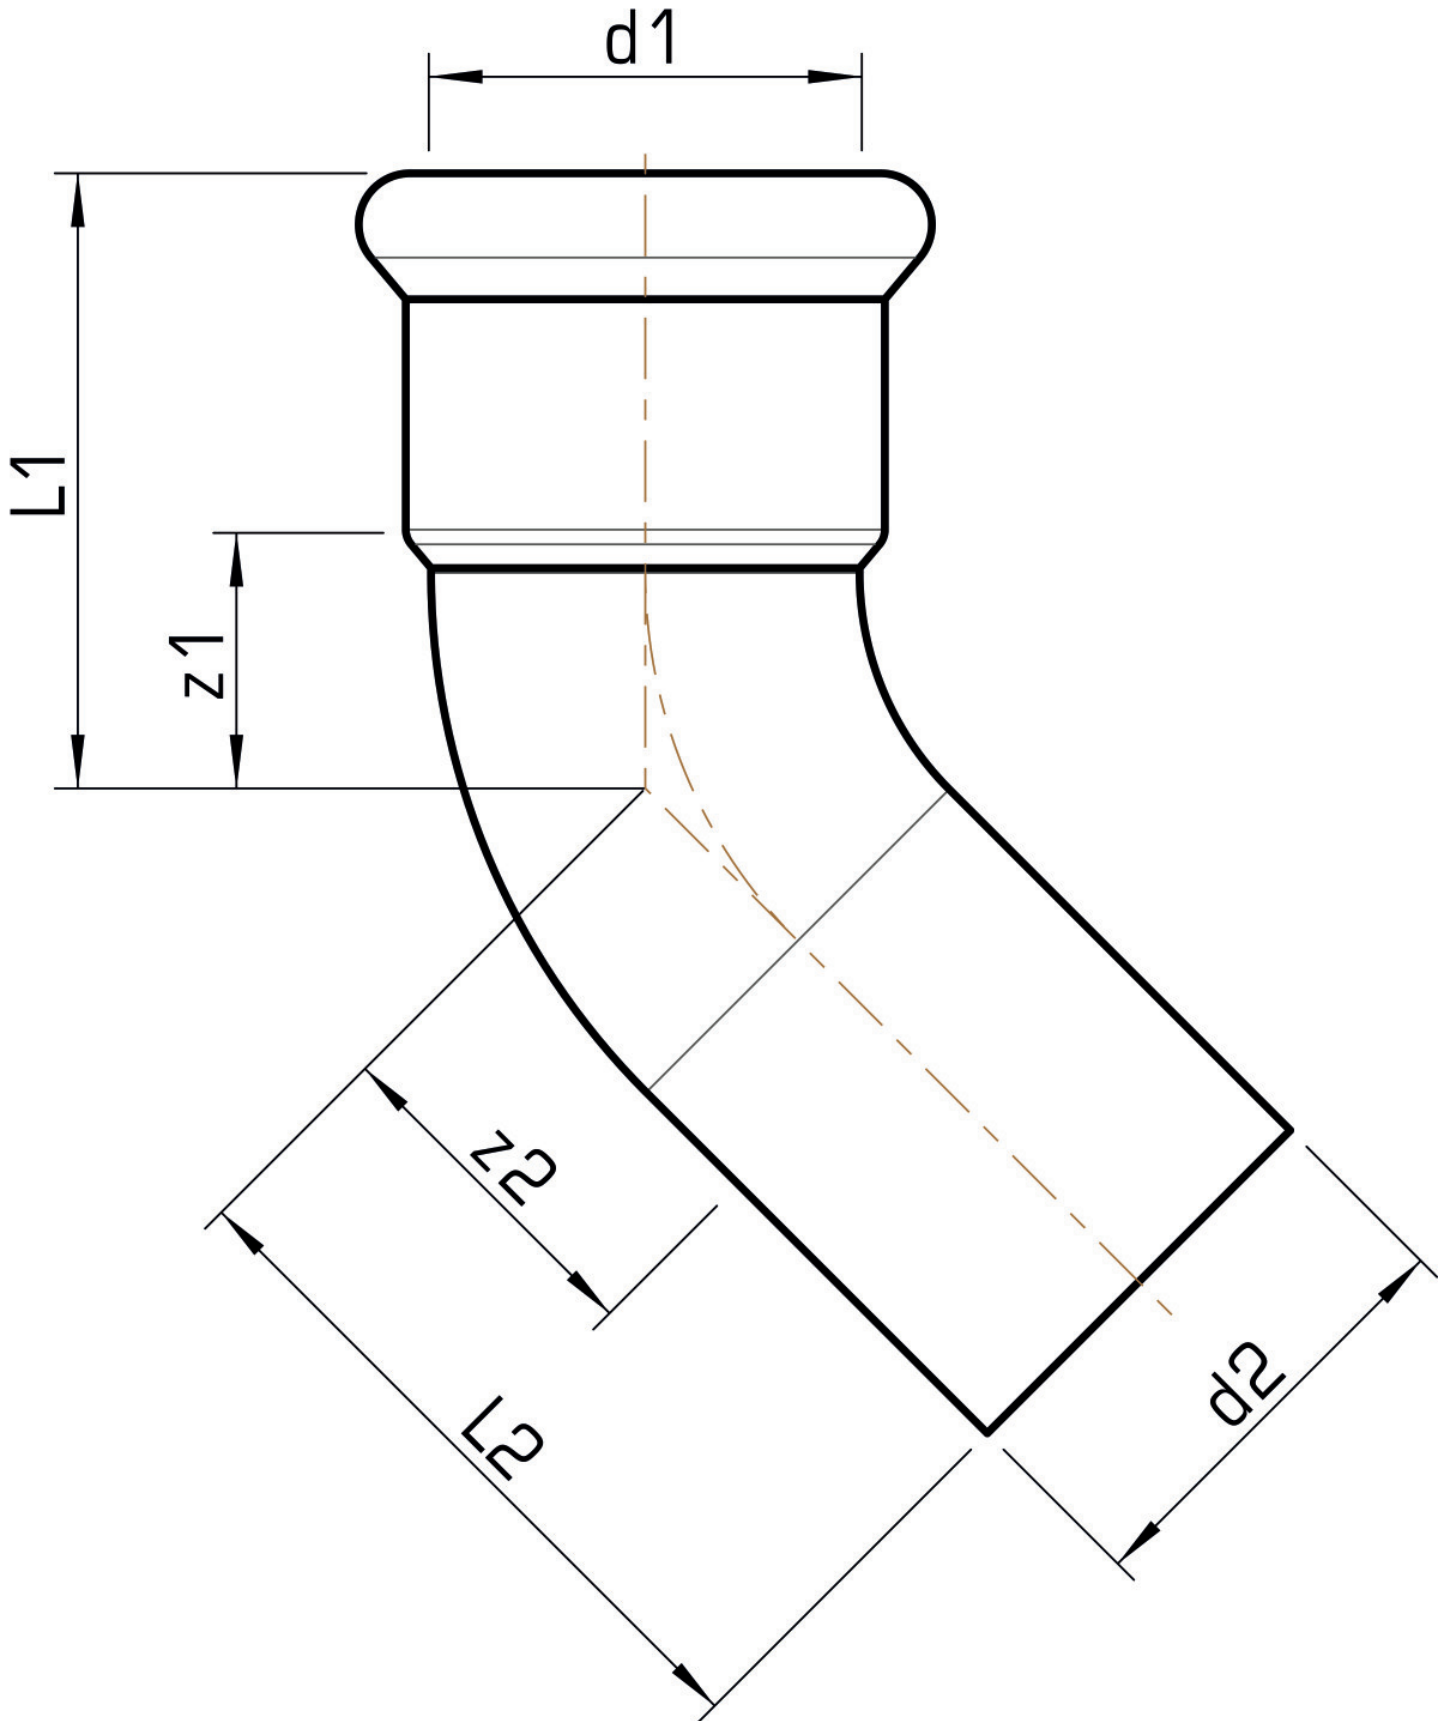

STEEL FIX EDELSTAHL

NP426 STEELFIX stainless steel press-fit-elbow
45° male/female 28

53621EE0

Areas of application

Press-elbow 45°, f/m, stainless steel 1.4404, incl. EPDM sealing elements, d15-54 "leak before pressed"

Press contour: M

Approvals:

Specifications

Article information

| | |
|---------------|-----------------|
| port 1 | Pressmuffe |
| port 2 | Zapfen/Rohrende |
| execution | 1-part |
| design | Bogen |
| angle | 45 ° |
| press contour | M |

Product information

| | |
|----------------|--|
| VPE1 | 10,00 SA1 |
| VPE2 | 40,00 KT1 |
| VPE3 | 1000,00 DDP |
| weight | 0,098 KGM |
| text | STEELFIX stainless steel press-fit-elbow 45° male/female |
| INTRNR | 73072980 |
| material group | EDELSTAHL pressfittings |
| code | NP426 |

| Art. No | label | d1 mm | d2 mm | L1 mm | L2 mm | z1 mm | z2 mm |
|----------|-------|-------|-------|-------|-------|-------|-------|
| 53621EE0 | 28 | 28 | 28 | 40 | 45,5 | 17 | 22,5 |

KE KELIT GmbH