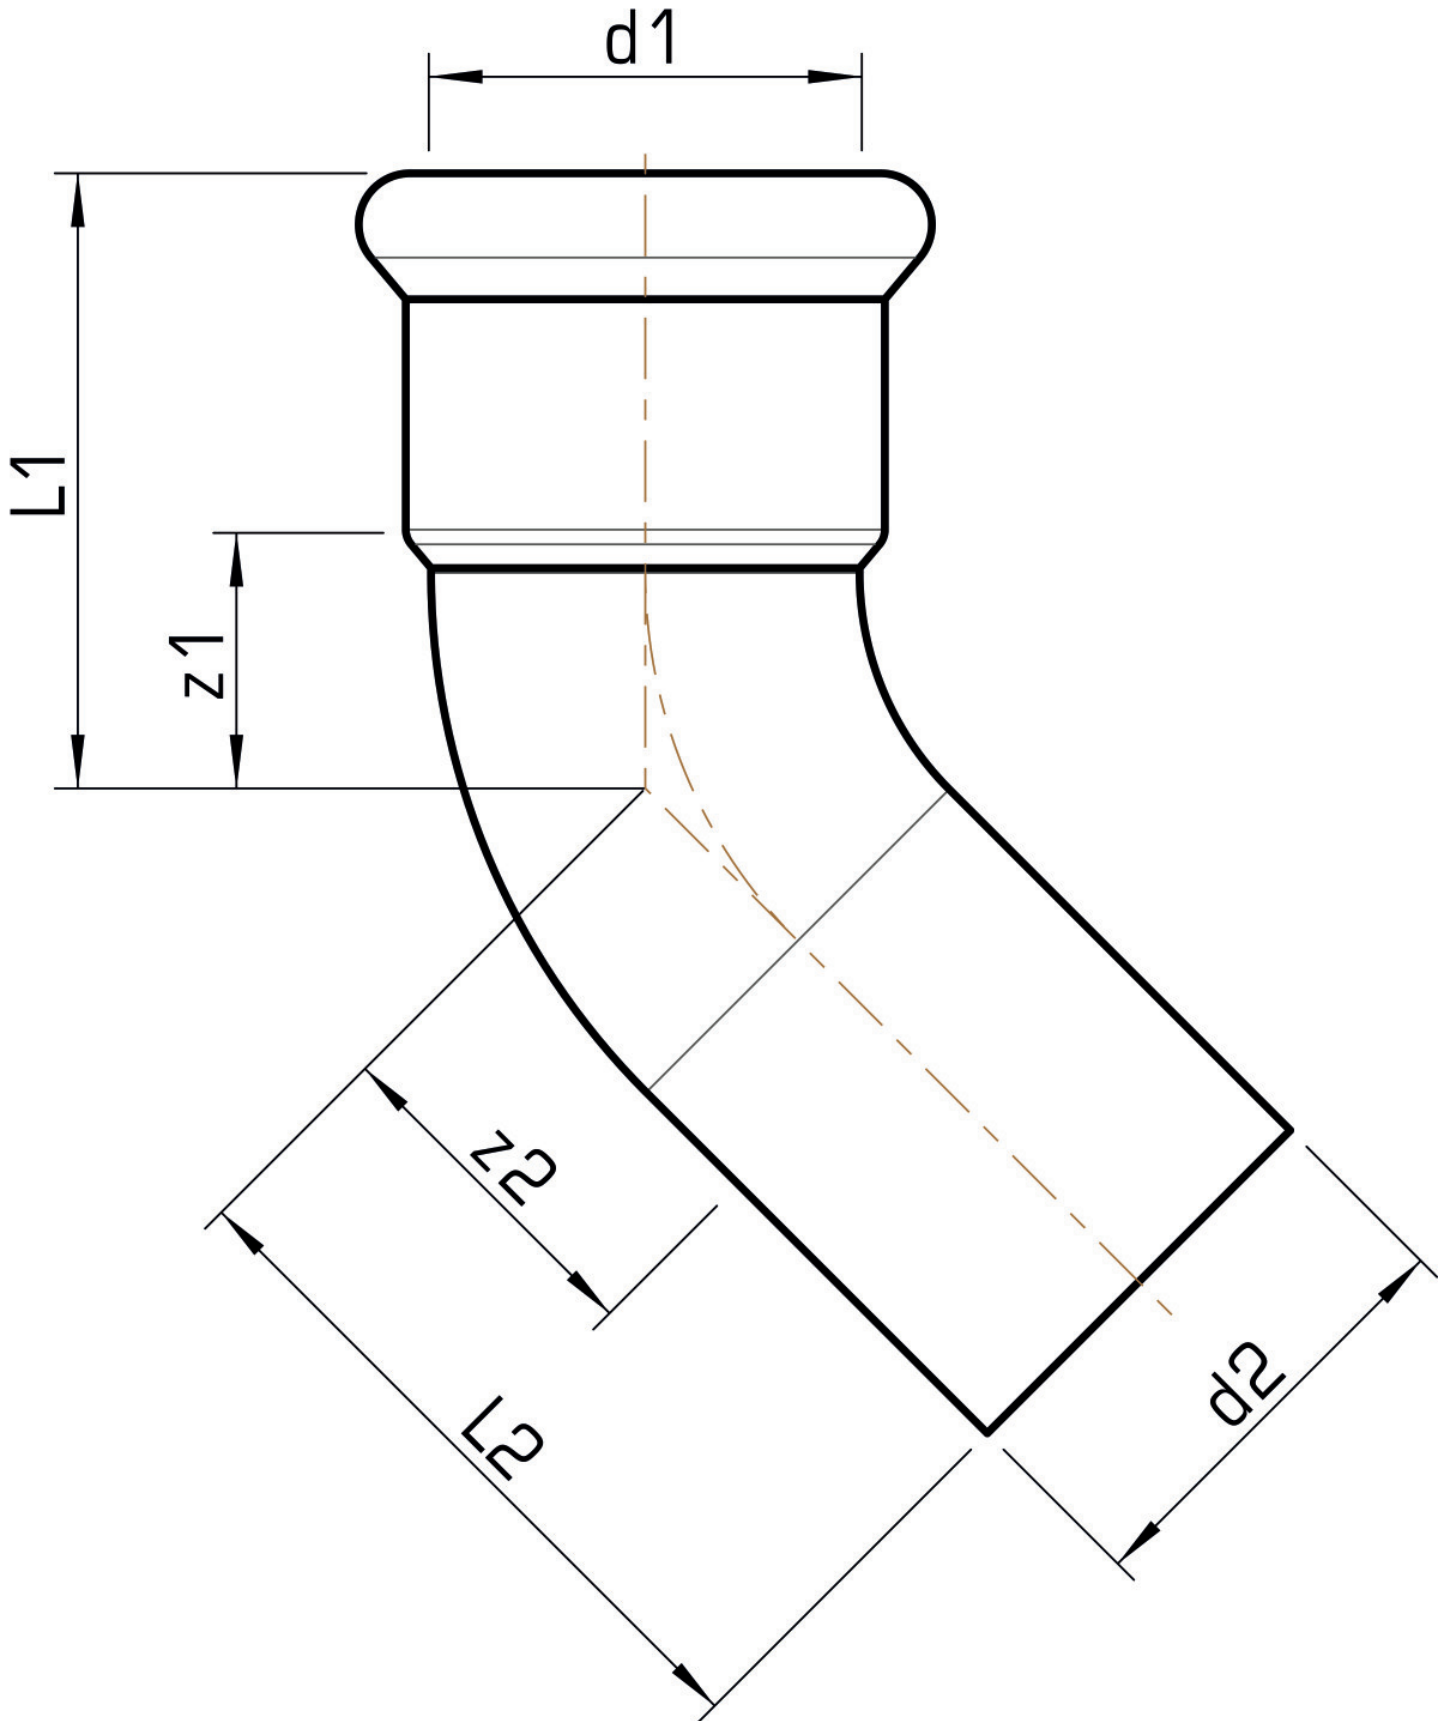

STEEL FIX EDELSTAHL

NP426 STEELFIX stainless steel press-fit-elbow
45° male/female 76,1

53621JJ0

Areas of application

Press-elbow 45°, f/m, stainless steel 1.4404, incl. EPDM sealing elements, d15-54 "leak before pressed"

Press contour: M

Approvals:

Specifications

Article information

| | |
|---------------|-----------------|
| port 1 | Pressmuffe |
| port 2 | Zapfen/Rohrende |
| execution | 1-part |
| design | Bogen |
| angle | 45 ° |
| press contour | M |

Product information

| | |
|----------------|--|
| VPE1 | 2,00 SA1 |
| VPE2 | 12,00 KT1 |
| weight | 0,767 KGM |
| text | STEELFIX stainless steel press-fit-elbow 45° male/female |
| INTRNR | 73072980 |
| material group | EDELSTAHL pressfittings |
| code | NP426 |

| Art. No | label | d1 mm | d2 mm | L1 mm | L2 mm | z1 mm | z2 mm |
|----------|-------|-------|-------|-------|-------|-------|-------|
| 53621JJ0 | 76,1 | 76,1 | 76,1 | 98 | 117 | 43 | 62 |

KE KELIT GmbH