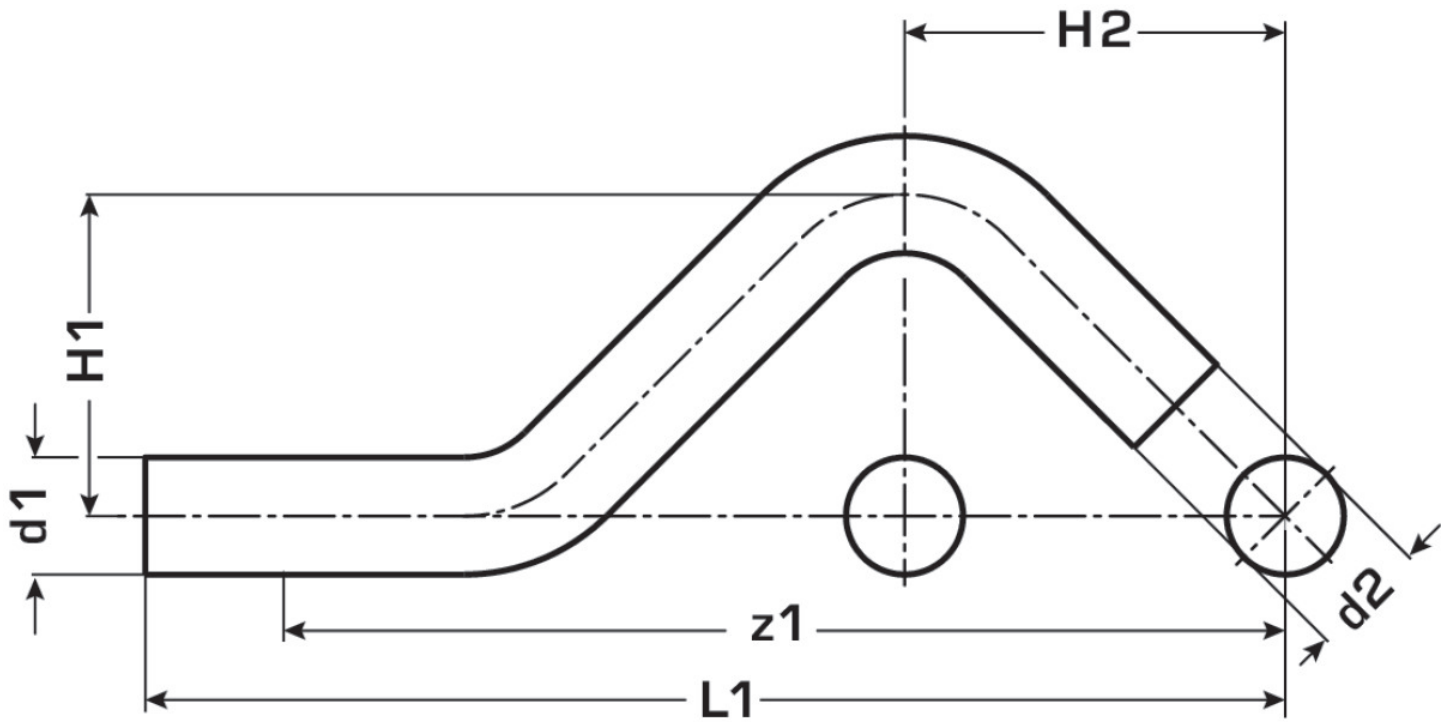

STEEL FIX EDELSTAHL

NP427 Stainless steel curved pipe male/male 15

53623BB0

Areas of application

Curved pipe for parallel lines m/m made of stainless steel 1.4404

Approvals:

Specifications

Product information	
VPE1	10 SA1
VPE2	70 KT1
VPE3	1750 DDP
weight	0,091 KGM
text	Stainless steel curved pipe male/male
INTRNR	73072980
main material group	STEELFIX
material group	EDELSTAHL pressfittings
code	NP427

Art. No	label	d1 mm	d2 mm	L1 mm	z1 mm
53623BB0	15	15	15	158	138