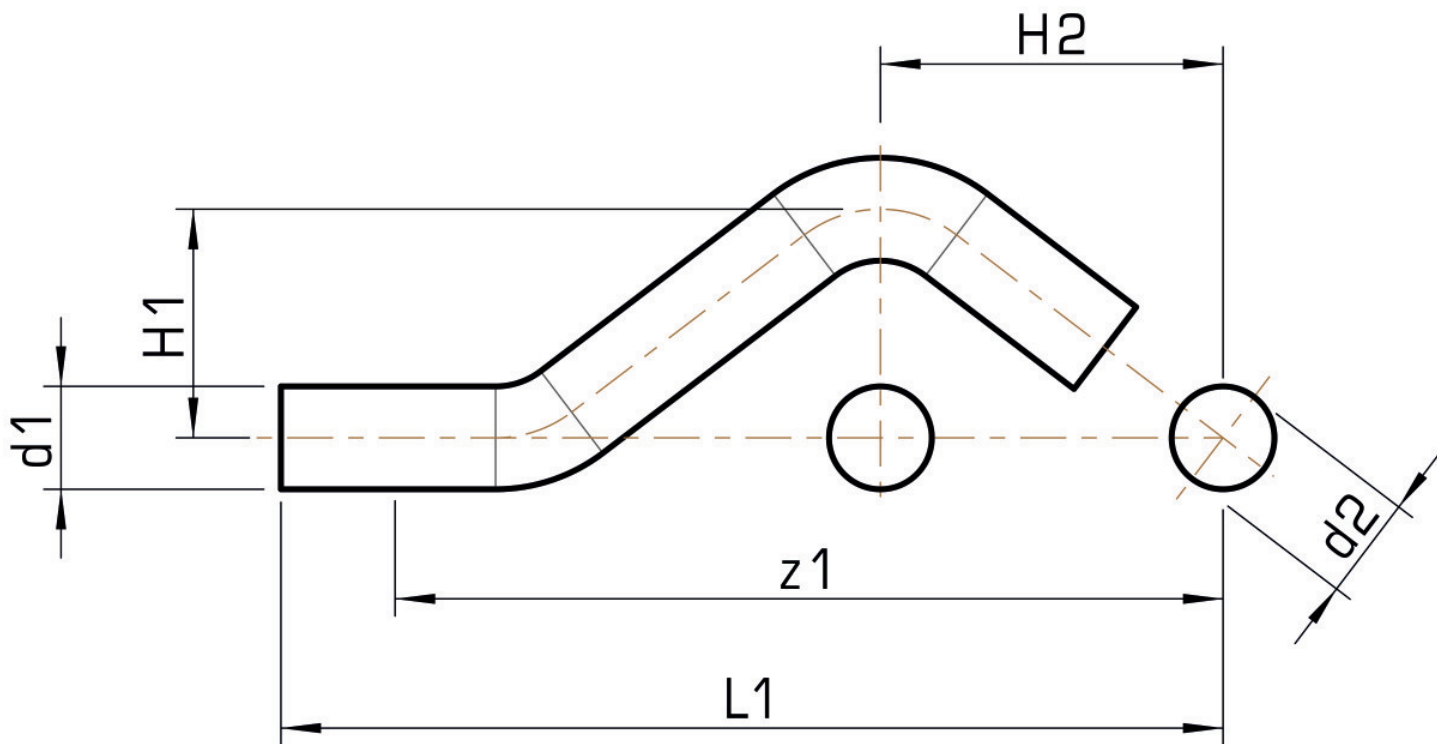

STEEL FIX EDELSTAHL

NP427 STEELFIX stainless steel press-fit curved pipe male/male 15

53623BB0

Areas of application

Curved pipe for parallel lines m/m made of stainless steel 1.4404

Approvals:

Specifications

Article information

port 1	Zapfen/Rohrende
port 2	Zapfen/Rohrende
execution	1-teilig
design	other
press contour	M

Product information

VPE1	10,00 SA1
VPE2	70,00 KT1
VPE3	1750,00 DDP
weight	0,091 KGM
text	STEELFIX stainless steel press-fit curved pipe male/male
INTRNR	73072980
material group	EDELSTAHL pressfittings
code	NP427

Art. No	label	d1 mm	d2 mm	d1 mm	d2 mm	L1 mm	z1 mm	z1 mm
53623BB0	15	15	15	15	15	158	138	138