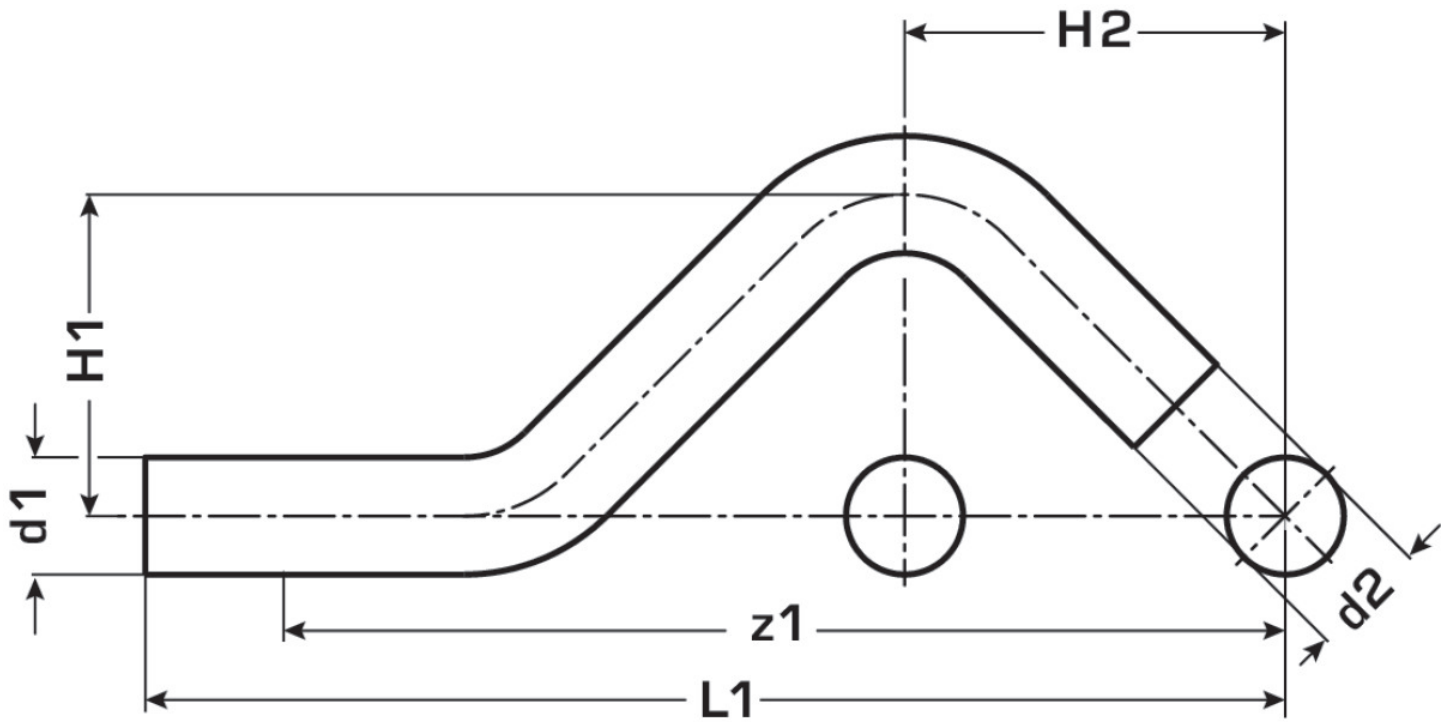

STEEL FIX EDELSTAHL

NP427 Stainless steel curved pipe male/male 18

53623CC0

Areas of application

Curved pipe for parallel lines m/m made of stainless steel 1.4404

Approvals:

Specifications

Product information	
VPE1	10 SA1
VPE2	60 KT1
VPE3	1500 DDP
weight	0,112 KGM
text	Stainless steel curved pipe male/male
INTRNR	73072980
main material group	STEELFIX
material group	EDELSTAHL pressfittings
code	NP427

Art. No	label	d1 mm	d2 mm	L1 mm	z1 mm
53623CC0	18	18	18	165	145