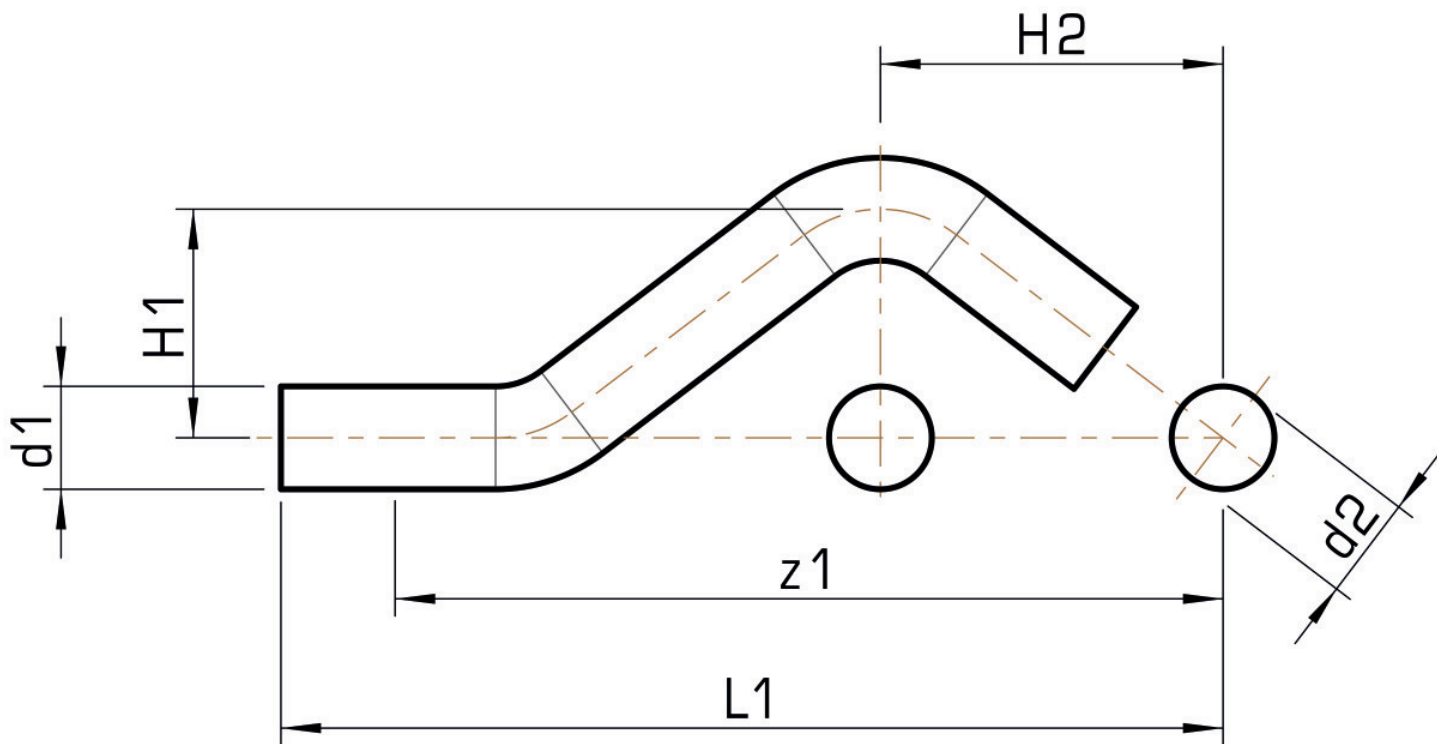

Art. No	label	d1 mm	d2 mm	d1 mm	d2 mm	L1 mm	z1 mm	z1 mm
53623DD0	22	22	22	22	22	178	157	157